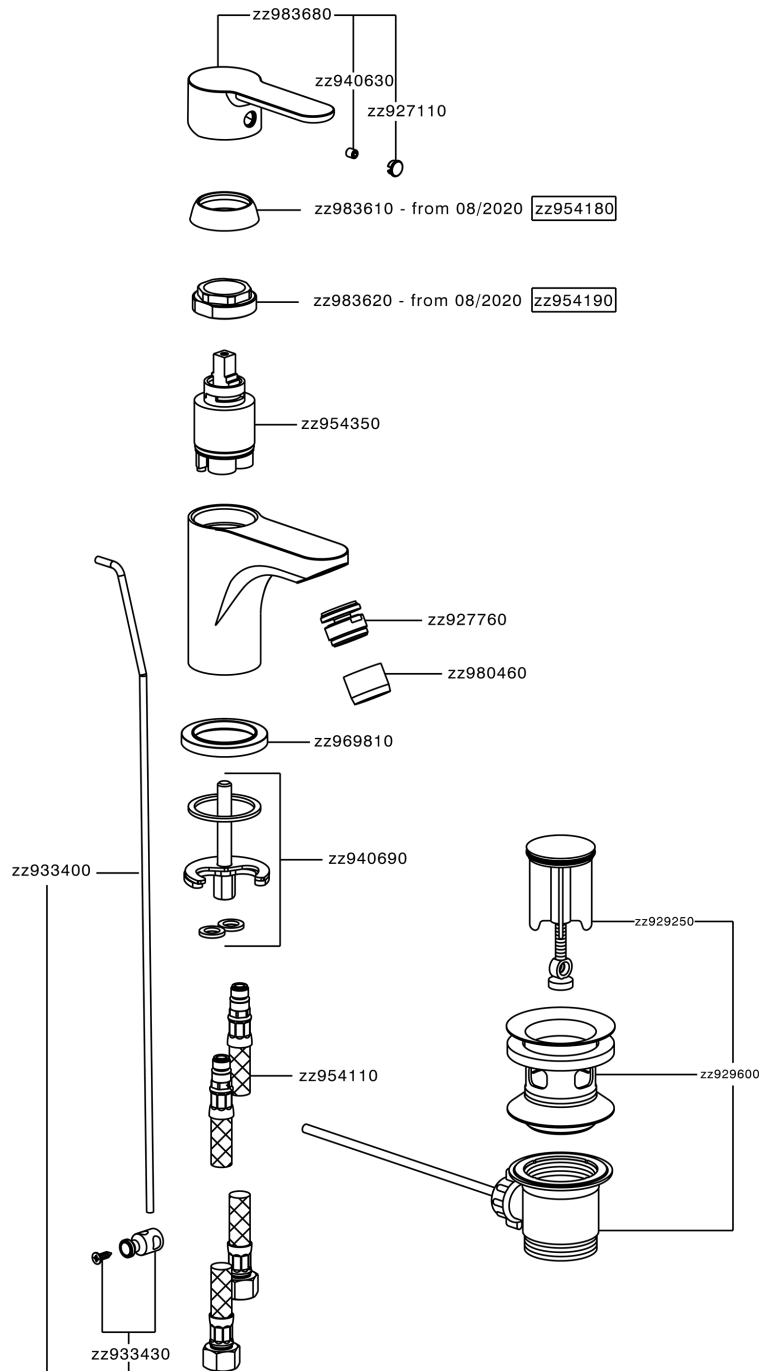

Single lever bidet mixer TENDER_C2000550

C2000550

<https://en.cisal.it/single-lever-bidet-mixer-tender-c2000550>

2024-12-22