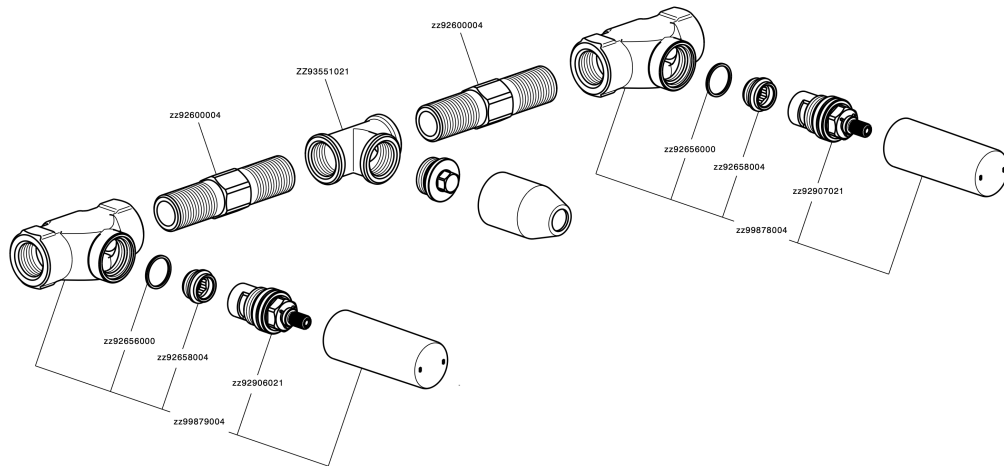

## Exposed part for concealed washbasin mixer ARCANA CERAMIC\_AC013510

AC013510

<https://en.cisal.it/exposed-part-for-concealed-washbasin-mixer-arcana-ceramic-ac013510>

## Concealed washbasin mixer CONCEALED\_ZA033511

ZA033511

<https://en.cisal.it/concealed-washbasin-mixer-concealed-za033511>

2026-05-20