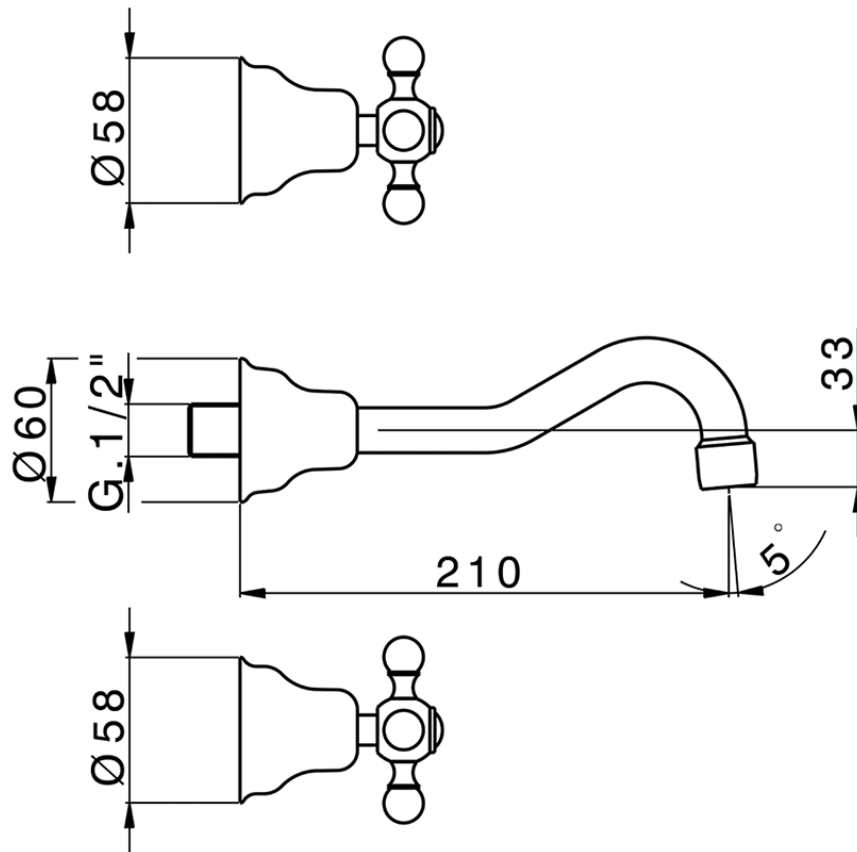

## Exposed part for concealed washbasin mixer ARCANA CERAMIC\_AC013510

AC013510

<https://en.cisal.it/exposed-part-for-concealed-washbasin-mixer-arcana-ceramic-ac013510>

Serie's code	Size XX
CX 1351	20-35
CF 1351	20-35
CX 0331	20-35
CF 0331	20-35
CX 0200	20-35
CF 0200	20-35
BA 1351	20-35
GS 1351	20-35
GL 1351	20-35
MN 1351	20-35
LN 1351	20-35
LV 1351	33-48
LY 1351	33-48
CU 1351	33-48
SM 1351	30-45
AA 1351	10-30
AC 1351	10-30
AR 1351	15-25
PZ 1351	10-30
RG 1351	10-30
TS 1351	10-30
VT 1351	10-30
CS 1351	10-30
WA 1351	45-68
X1 1351	33-45
X2 1351	33-45
X3 1351	33-45
X4 1351	33-45
X5 1351	33-45
RI 1351	20-35
RM 1351	20-35

Limiti di tolleranza superficie piastrelle  
 Adjustment limits for finished tile surface  
 Limites de tolérance surface carrelage  
 Fliesenoberfläche  
 Superficie del azulejo

ZA033511

<https://en.cisal.it/concealed-washbasin-mixer-concealed-za033511>