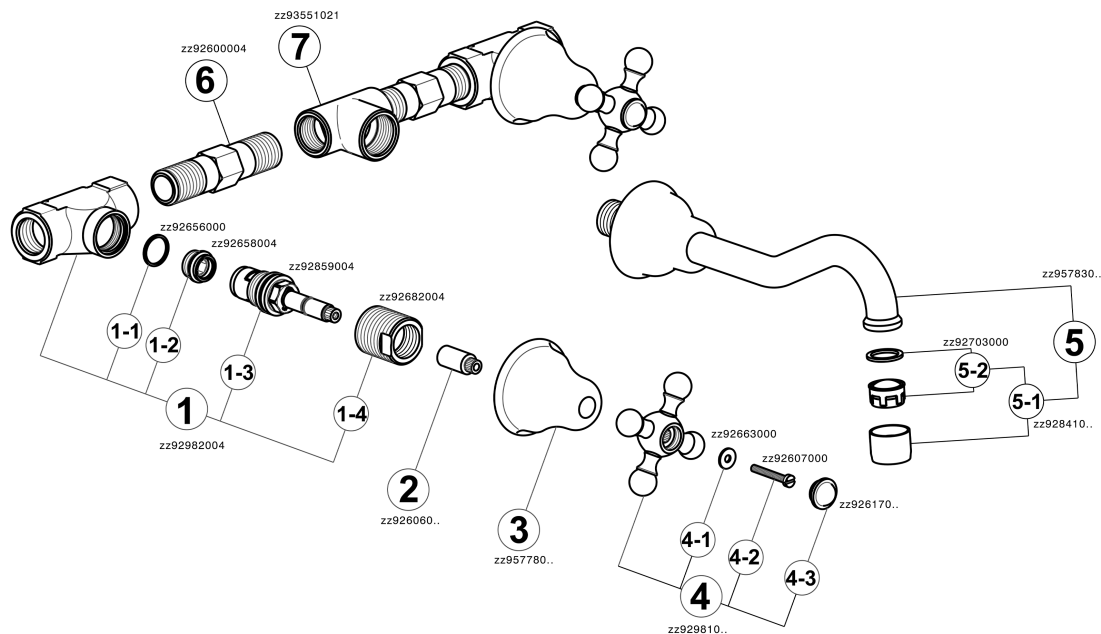

## Exposed part for concealed washbasin mixer ARCANA CERAMIC\_AC013510

MODEL **AC013510**

Exposed part for concealed washbasin mixer, without concealed part, for item ZA033511

### CHARACTERISTICS

Installation **Concealed**

Required concealed parts **ZA033511**

## Exposed part for concealed washbasin mixer ARCANA CERAMIC\_AC013510

AC013510

<https://en.cisal.it/exposed-part-for-concealed-washbasin-mixer-arcana-ceramic-ac013510>

## Concealed washbasin mixer CONCEALED\_ZA033511

MODEL **ZA033511**

Concealed washbasin mixer, right headvalve - left headvalve

AVAILABLE FINISHINGS

 **04** 04 Without finishing

CHARACTERISTICS

Concealed **1**