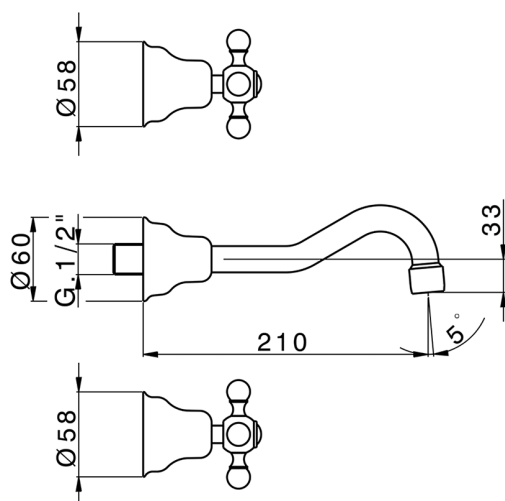

Exposed part for concealed washbasin mixer ARCANA CERAMIC_AC013510

MODEL **AC013510**

Exposed part for concealed washbasin mixer, without concealed part, for item ZA033511

AVAILABLE FINISHINGS

- **21** 21 Chrome
- **24** 24 Gold
- **26** 26 Old Copper
- **27** 27 Old Bronze
- **2A** 2A Satin Brushed Nickel
- **74** 74 Chrome/Gold

CHARACTERISTICS

Installation **Concealed**

Required concealed parts **ZA033511**