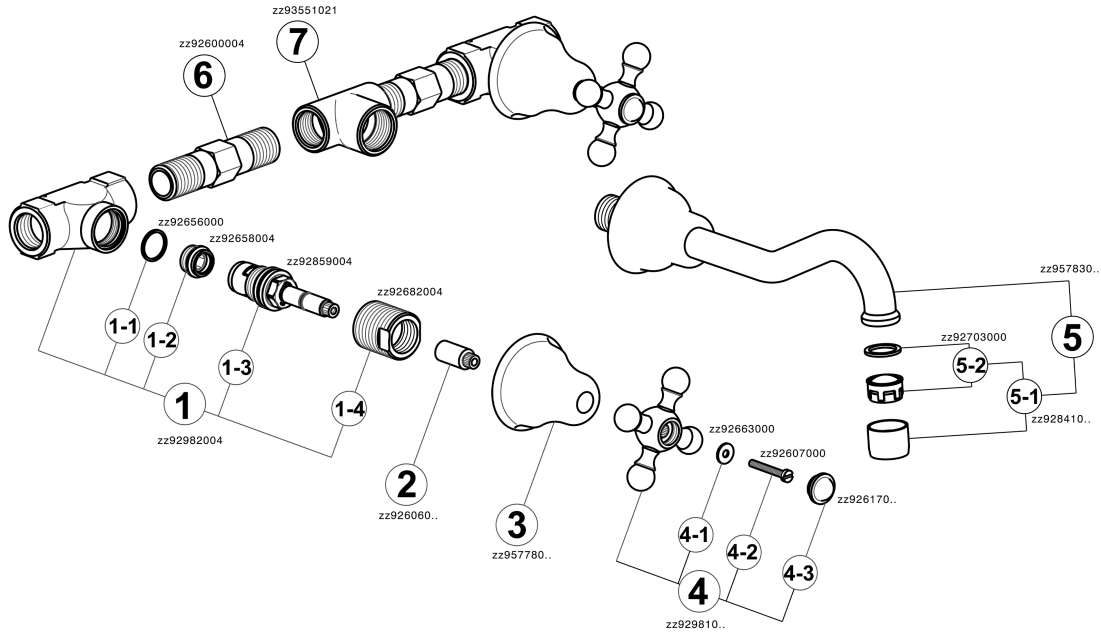

Exposed part for concealed washbasin mixer ARCANA CERAMIC_AC013510

MODEL **AC013510**

Exposed part for concealed washbasin mixer, without concealed part, for item ZA033511

AVAILABLE FINISHINGS

-  **21** 21 Chrome
-  **24** 24 Gold
-  **26** 26 Old Copper
-  **27** 27 Old Bronze
-  **2A** 2A Satin Brushed Nickel
-  **74** 74 Chrome/Gold

CHARACTERISTICS

Installation **Concealed**

Required concealed parts **ZA033511**

Exposed part for concealed washbasin mixer ARCANA CERAMIC_AC013510

AC013510

<https://en.cisal.it/exposed-part-for-concealed-washbasin-mixer-arcana-ceramic-ac013510>

Concealed washbasin mixer CONCEALED_ZA033511

MODEL **ZA033511**

Concealed washbasin mixer, right headvalve - left headvalve

AVAILABLE FINISHINGS

 **04** 04 Without finishing

CHARACTERISTICS

Concealed **1**

2026-06-16