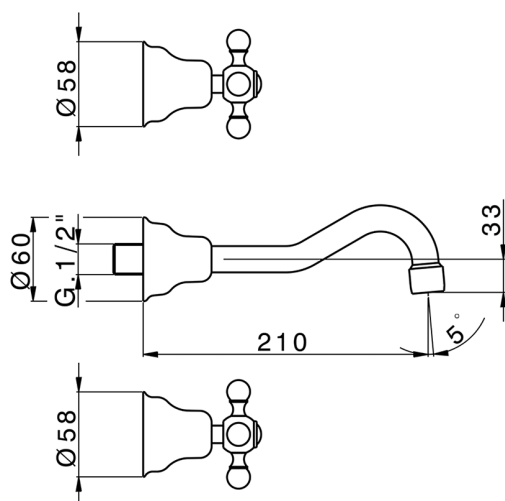

Exposed part for concealed washbasin mixer ARCANA CERAMIC_AC013510

MODEL **AC013510**

Exposed part for concealed washbasin mixer, without concealed part, for item ZA033511

AVAILABLE FINISHINGS

-  **21** 21 Chrome
-  **24** 24 Gold
-  **26** 26 Old Copper
-  **27** 27 Old Bronze
-  **2A** 2A Satin Brushed Nickel
-  **74** 74 Chrome/Gold

CHARACTERISTICS

Installation **Concealed**

Required concealed parts **ZA033511**

Exposed part for concealed washbasin mixer ARCANA CERAMIC_AC013510

AC013510

<https://en.cisal.it/exposed-part-for-concealed-washbasin-mixer-arcana-ceramic-ac013510>

Concealed washbasin mixer CONCEALED_ZA033511

MODEL **ZA033511**

Concealed washbasin mixer, right headvalve - left headvalve

AVAILABLE FINISHINGS

 **04** 04 Without finishing

CHARACTERISTICS

Concealed **1**

2026-06-16