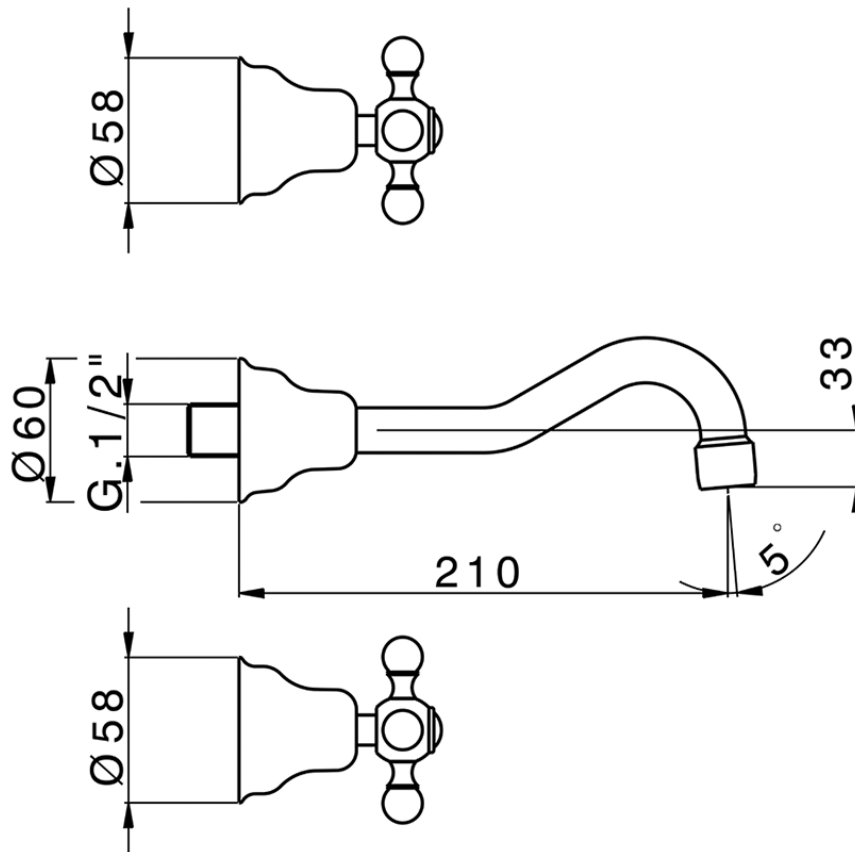

## Exposed part for concealed washbasin mixer ARCANA CERAMIC\_AC013510

AC013510

<https://en.cisal.it/exposed-part-for-concealed-washbasin-mixer-arcana-ceramic-ac013510>

Serie's code	Size XX
CX 1351	20-35
CF 1351	20-35
CX 0331	20-35
CF 0331	20-35
CX 0200	20-35
CF 0200	20-35
BA 1351	20-35
GS 1351	20-35
GL 1351	20-35
MN 1351	20-35
LN 1351	20-35
LV 1351	33-48
LY 1351	33-48
CU 1351	33-48
SM 1351	30-45
AA 1351	10-30
AC 1351	10-30
AR 1351	15-25
PZ 1351	10-30
RG 1351	10-30
TS 1351	10-30
VT 1351	10-30
CS 1351	10-30
WA 1351	45-68
X1 1351	33-45
X2 1351	33-45
X3 1351	33-45
X4 1351	33-45
X5 1351	33-45
RI 1351	20-35
RM 1351	20-35

Limiti di tolleranza superficie piastrelle  
 Adjustment limits for finished tile surface  
 Limites de tolérance surface carrelage  
 Fliesenoberfläche  
 Superficie del azulejo

ZA033511

<https://en.cisal.it/concealed-washbasin-mixer-concealed-za033511>