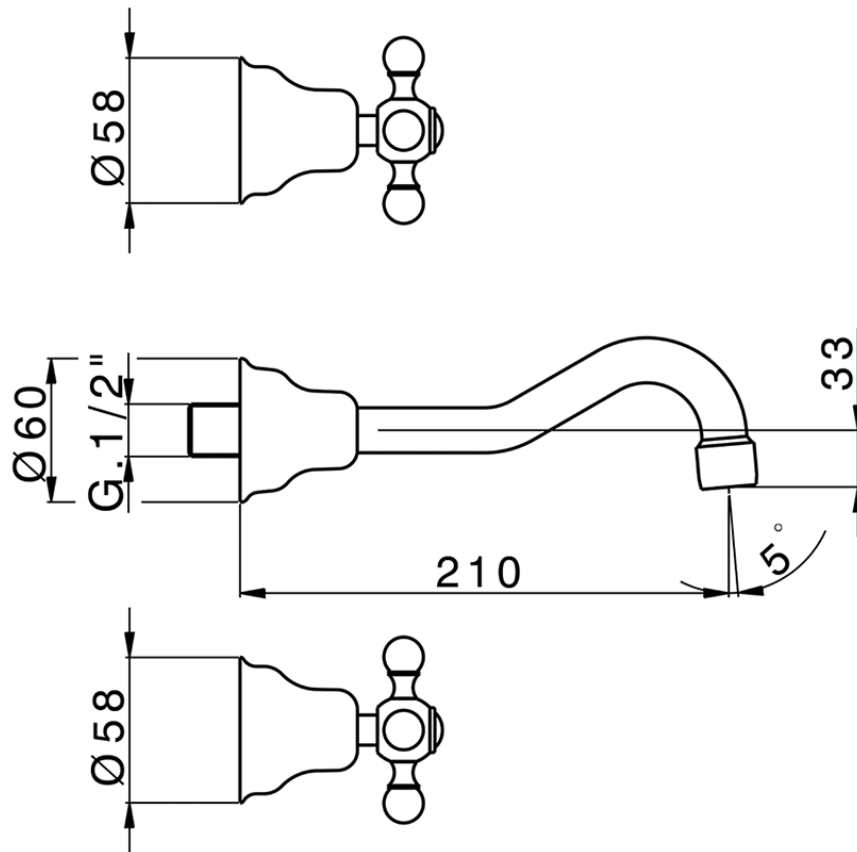

Exposed part for concealed washbasin mixer ARCANA CERAMIC_AC013510

AC013510

<https://en.cisal.it/exposed-part-for-concealed-washbasin-mixer-arcana-ceramic-ac013510>

Serie's code	Size XX
CX 1351	20-35
CF 1351	20-35
CX 0331	20-35
CF 0331	20-35
CX 0200	20-35
CF 0200	20-35
BA 1351	20-35
GS 1351	20-35
GL 1351	20-35
MN 1351	20-35
LN 1351	20-35
LV 1351	33-48
LY 1351	33-48
CU 1351	33-48
SM 1351	30-45
AA 1351	10-30
AC 1351	10-30
AR 1351	15-25
PZ 1351	10-30
RG 1351	10-30
TS 1351	10-30
VT 1351	10-30
CS 1351	10-30
WA 1351	45-68
X1 1351	33-45
X2 1351	33-45
X3 1351	33-45
X4 1351	33-45
X5 1351	33-45
RI 1351	20-35
RM 1351	20-35

Limiti di tolleranza superficie piastrelle
 Adjustment limits for finished tile surface
 Limites de tolérance surface carrelage
 Fliesenoberfläche
 Superficie del azulejo

ZA033511

<https://en.cisal.it/concealed-washbasin-mixer-concealed-za033511>