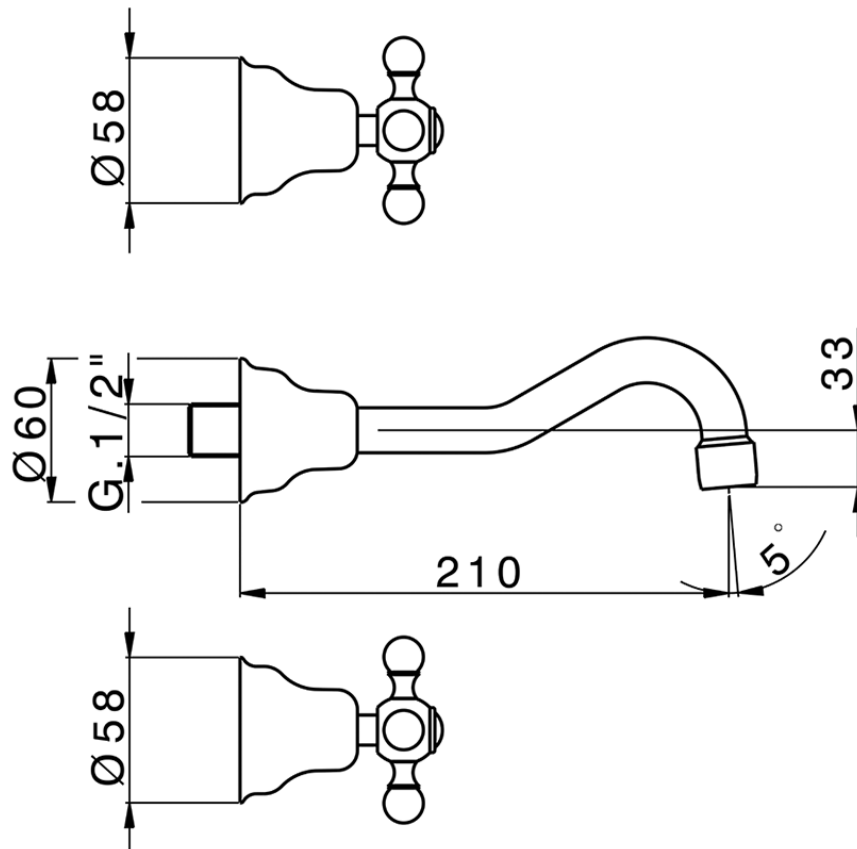

Exposed part for concealed washbasin mixer ARCANA CERAMIC_AC013510

AC013510

<https://en.cisal.it/exposed-part-for-concealed-washbasin-mixer-arcana-ceramic-ac013510>

Serie's code	Size XX
CX 1351	20-35
CF 1351	20-35
CX 0331	20-35
CF 0331	20-35
CX 0200	20-35
CF 0200	20-35
BA 1351	20-35
GS 1351	20-35
GL 1351	20-35
MN 1351	20-35
LN 1351	20-35
LV 1351	33-48
LY 1351	33-48
CU 1351	33-48
SM 1351	30-45
AA 1351	10-30
AC 1351	10-30
AR 1351	15-25
PZ 1351	10-30
RG 1351	10-30
TS 1351	10-30
VT 1351	10-30
CS 1351	10-30
WA 1351	45-68
X1 1351	33-45
X2 1351	33-45
X3 1351	33-45
X4 1351	33-45
X5 1351	33-45
RI 1351	20-35
RM 1351	20-35

Limiti di tolleranza superficie piastrelle
 Adjustment limits for finished tile surface
 Limites de tolérance surface carrelage
 Fliesenoberfläche
 Superficie del azulejo

ZA033511

<https://en.cisal.it/concealed-washbasin-mixer-concealed-za033511>