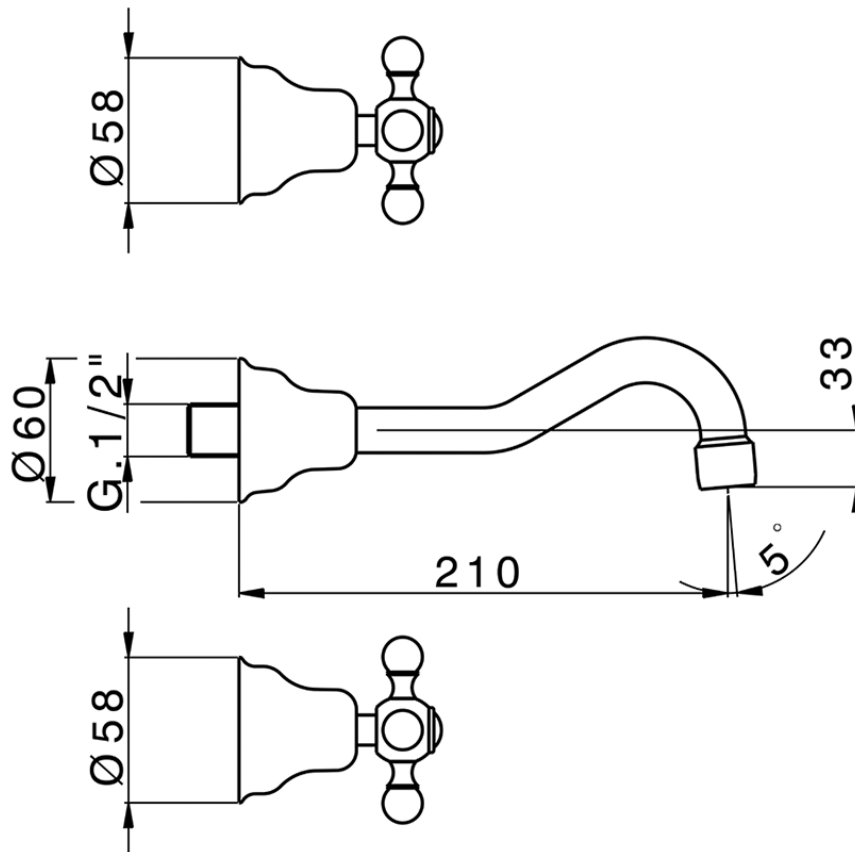

Exposed part for concealed washbasin mixer ARCANA CERAMIC_AC013510

AC013510

<https://en.cisal.it/exposed-part-for-concealed-washbasin-mixer-arcana-ceramic-ac013510>

Serie's code	Size XX
CX 1351	20-35
CF 1351	20-35
CX 0331	20-35
CF 0331	20-35
CX 0200	20-35
CF 0200	20-35
BA 1351	20-35
GS 1351	20-35
GL 1351	20-35
MN 1351	20-35
LN 1351	20-35
LV 1351	33-48
LY 1351	33-48
CU 1351	33-48
SM 1351	30-45
AA 1351	10-30
AC 1351	10-30
AR 1351	15-25
PZ 1351	10-30
RG 1351	10-30
TS 1351	10-30
VT 1351	10-30
CS 1351	10-30
WA 1351	45-68
X1 1351	33-45
X2 1351	33-45
X3 1351	33-45
X4 1351	33-45
X5 1351	33-45
RI 1351	20-35
RM 1351	20-35

Limiti di tolleranza superficie piastrelle
 Adjustment limits for finished tile surface
 Limites de tolérance surface carrelage
 Fliesenoberfläche
 Superficie del azulejo

ZA033511

<https://en.cisal.it/concealed-washbasin-mixer-concealed-za033511>