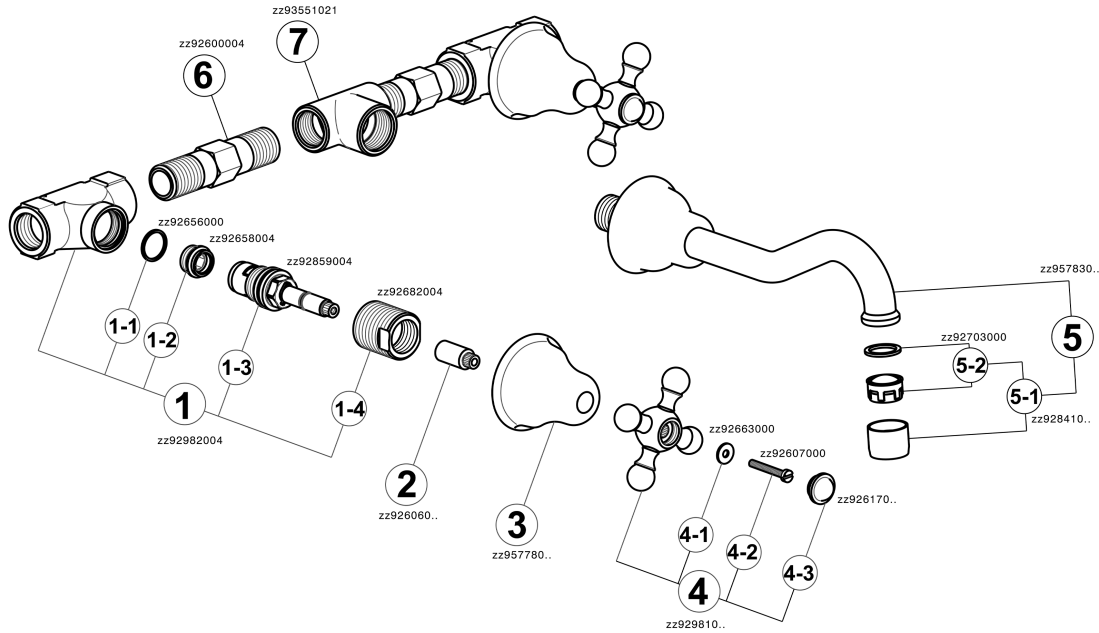

## Exposed part for concealed washbasin mixer ARCANA CERAMIC\_AC013510

MODEL **AC013510**

Exposed part for concealed washbasin mixer, without concealed part, for item ZA033511

### CHARACTERISTICS

Installation **Concealed**

Required concealed parts **ZA033511**

## Exposed part for concealed washbasin mixer ARCANA CERAMIC\_AC013510

AC013510

<https://en.cisal.it/exposed-part-for-concealed-washbasin-mixer-arcana-ceramic-ac013510>

## Concealed washbasin mixer CONCEALED\_ZA033511

MODEL **ZA033511**

Concealed washbasin mixer, right headvalve - left headvalve

AVAILABLE FINISHINGS

 **04** 04 Without finishing

CHARACTERISTICS

Concealed **1**