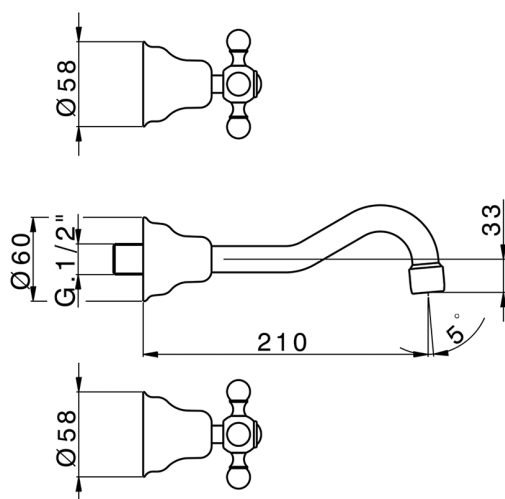

Exposed part for concealed washbasin mixer ARCANA CERAMIC_AC013510

MODEL **AC013510**

Exposed part for concealed washbasin mixer, without concealed part, for item ZA033511

AVAILABLE FINISHINGS

-  **21** 21 Chrome
-  **24** 24 Gold
-  **26** 26 Old Copper
-  **27** 27 Old Bronze
-  **2A** 2A Satin Brushed Nickel
-  **74** 74 Chrome/Gold

CHARACTERISTICS

Installation **Concealed**
 Required concealed parts **ZA033511**

Exposed part for concealed washbasin mixer ARCANA CERAMIC_AC013510

AC013510

<https://en.cisal.it/exposed-part-for-concealed-washbasin-mixer-arcana-ceramic-ac013510>

Concealed washbasin mixer CONCEALED_ZA033511

MODEL **ZA033511**

Concealed washbasin mixer, right headvalve - left headvalve

AVAILABLE FINISHINGS

 **04** 04 Without finishing

CHARACTERISTICS

Concealed **1**

2026-06-13