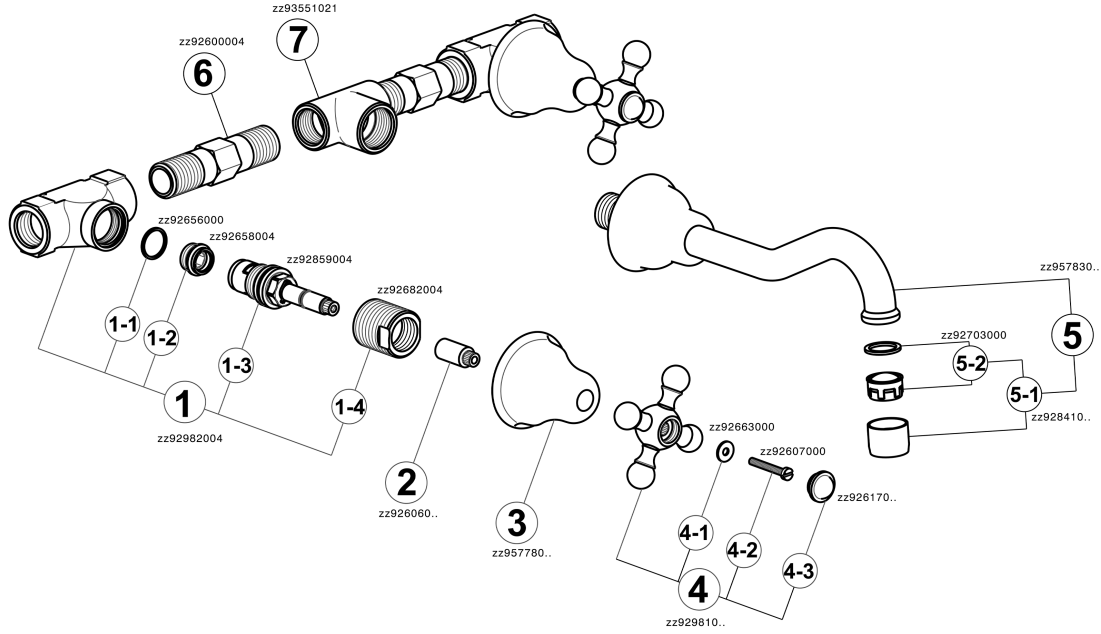

## Exposed part for concealed washbasin mixer ARCANA CERAMIC\_AC013510

MODEL **AC013510**

Exposed part for concealed washbasin mixer, without concealed part, for item ZA033511

### CHARACTERISTICS

Installation **Concealed**  
 Required concealed parts **ZA033511**

## Exposed part for concealed washbasin mixer ARCANA CERAMIC\_AC013510

AC013510

<https://en.cisal.it/exposed-part-for-concealed-washbasin-mixer-arcana-ceramic-ac013510>

## Concealed washbasin mixer CONCEALED\_ZA033511

MODEL **ZA033511**

Concealed washbasin mixer, right headvalve - left headvalve

AVAILABLE FINISHINGS

 **04** 04 Without finishing

CHARACTERISTICS

Concealed **1**