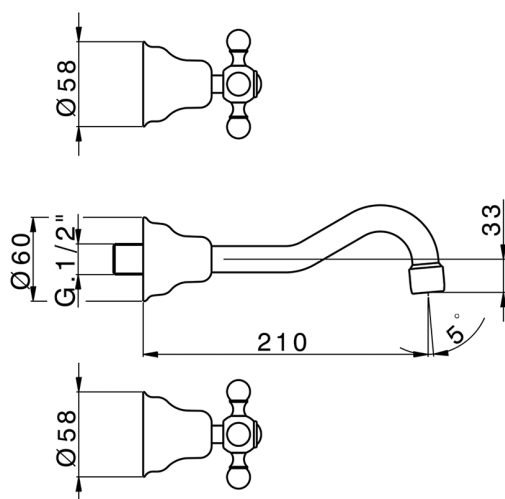

Exposed part for concealed washbasin mixer ARCANA CERAMIC_AC013510

MODEL **AC013510**

Exposed part for concealed washbasin mixer, without concealed part, for item ZA033511

AVAILABLE FINISHINGS

- **21** 21 Chrome
- **24** 24 Gold
- **26** 26 Old Copper
- **27** 27 Old Bronze
- **2A** 2A Satin Brushed Nickel
- **74** 74 Chrome/Gold

CHARACTERISTICS

Installation **Concealed**
Required concealed parts **ZA033511**