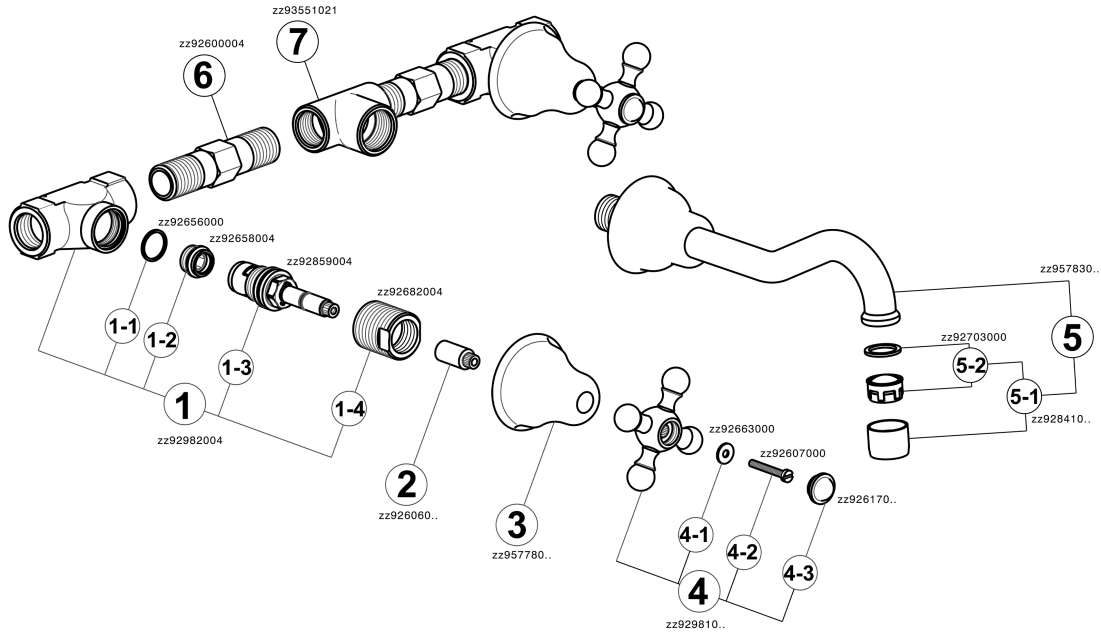

Exposed part for concealed washbasin mixer ARCANA CERAMIC_AC013510

MODEL **AC013510**

Exposed part for concealed washbasin mixer, without concealed part, for item ZA033511

AVAILABLE FINISHINGS

-  **21** 21 Chrome
-  **24** 24 Gold
-  **26** 26 Old Copper
-  **27** 27 Old Bronze
-  **2A** 2A Satin Brushed Nickel
-  **74** 74 Chrome/Gold

CHARACTERISTICS

Installation **Concealed**
 Required concealed parts **ZA033511**

Exposed part for concealed washbasin mixer ARCANA CERAMIC_AC013510

AC013510

<https://en.cisal.it/exposed-part-for-concealed-washbasin-mixer-arcana-ceramic-ac013510>

Concealed washbasin mixer CONCEALED_ZA033511

MODEL **ZA033511**

Concealed washbasin mixer, right headvalve - left headvalve

AVAILABLE FINISHINGS

 **04** 04 Without finishing

CHARACTERISTICS

Concealed **1**

2026-06-13