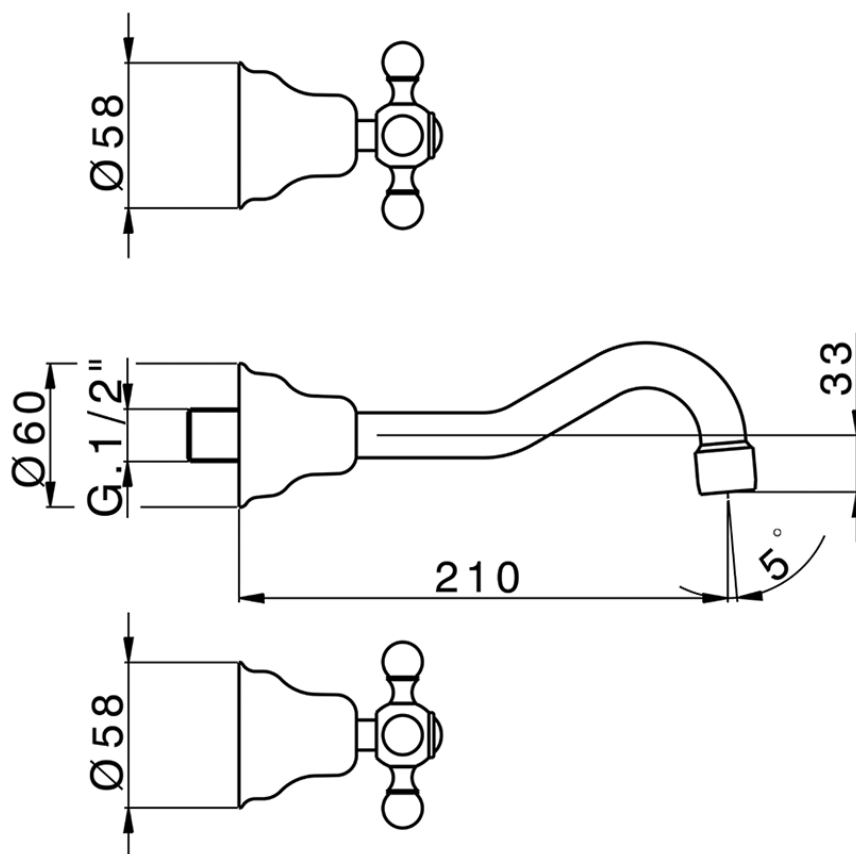

Exposed part for concealed washbasin mixer ARCANA CERAMIC_AC013510

AC013510

<https://en.cisal.it/exposed-part-for-concealed-washbasin-mixer-arcana-ceramic-ac013510>

Serie's code	Size XX
CX 1351	20-35
CF 1351	20-35
CX 0331	20-35
CF 0331	20-35
CX 0200	20-35
CF 0200	20-35
BA 1351	20-35
GS 1351	20-35
GL 1351	20-35
MN 1351	20-35
LN 1351	20-35
LV 1351	33-48
LY 1351	33-48
CU 1351	33-48
SM 1351	30-45
AA 1351	10-30
AC 1351	10-30
AR 1351	15-25
PZ 1351	10-30
RG 1351	10-30
TS 1351	10-30
VT 1351	10-30
CS 1351	10-30
WA 1351	45-68
X1 1351	33-45
X2 1351	33-45
X3 1351	33-45
X4 1351	33-45
X5 1351	33-45
RI 1351	20-35
RM 1351	20-35

Limiti di tolleranza superficie piastrelle
 Adjustment limits for finished tile surface
 Limites de tolérance surface carrelage
 Fliesenoberfläche
 Superficie del azulejo

ZA033511

<https://en.cisal.it/concealed-washbasin-mixer-concealed-za033511>