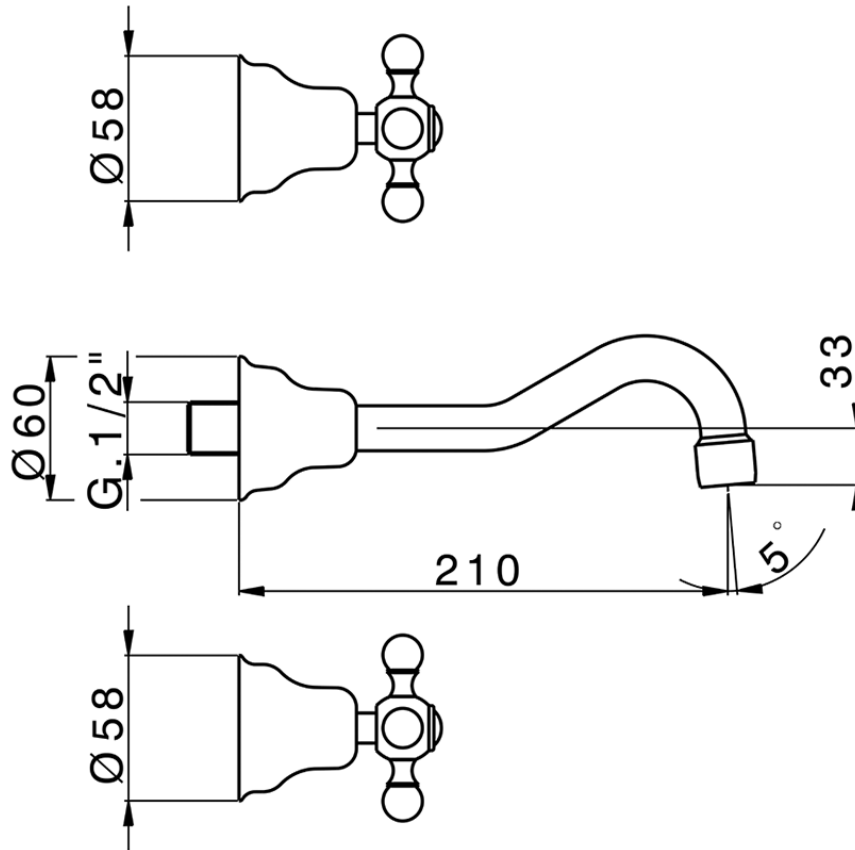

Exposed part for concealed washbasin mixer ARCANA CERAMIC_AC013510

AC013510

<https://en.cisal.it/exposed-part-for-concealed-washbasin-mixer-arcana-ceramic-ac013510>

Serie's code	Size XX
CX 1351	20-35
CF 1351	20-35
CX 0331	20-35
CF 0331	20-35
CX 0200	20-35
CF 0200	20-35
BA 1351	20-35
GS 1351	20-35
GL 1351	20-35
MN 1351	20-35
LN 1351	20-35
LV 1351	33-48
LY 1351	33-48
CU 1351	33-48
SM 1351	30-45
AA 1351	10-30
AC 1351	10-30
AR 1351	15-25
PZ 1351	10-30
RG 1351	10-30
TS 1351	10-30
VT 1351	10-30
CS 1351	10-30
WA 1351	45-68
X1 1351	33-45
X2 1351	33-45
X3 1351	33-45
X4 1351	33-45
X5 1351	33-45
RI 1351	20-35
RM 1351	20-35

Limiti di tolleranza superficie piastrelle
 Adjustment limits for finished tile surface
 Limites de tolérance surface carrelage
 Fliesenoberfläche
 Superficie del azulejo

ZA033511

<https://en.cisal.it/concealed-washbasin-mixer-concealed-za033511>