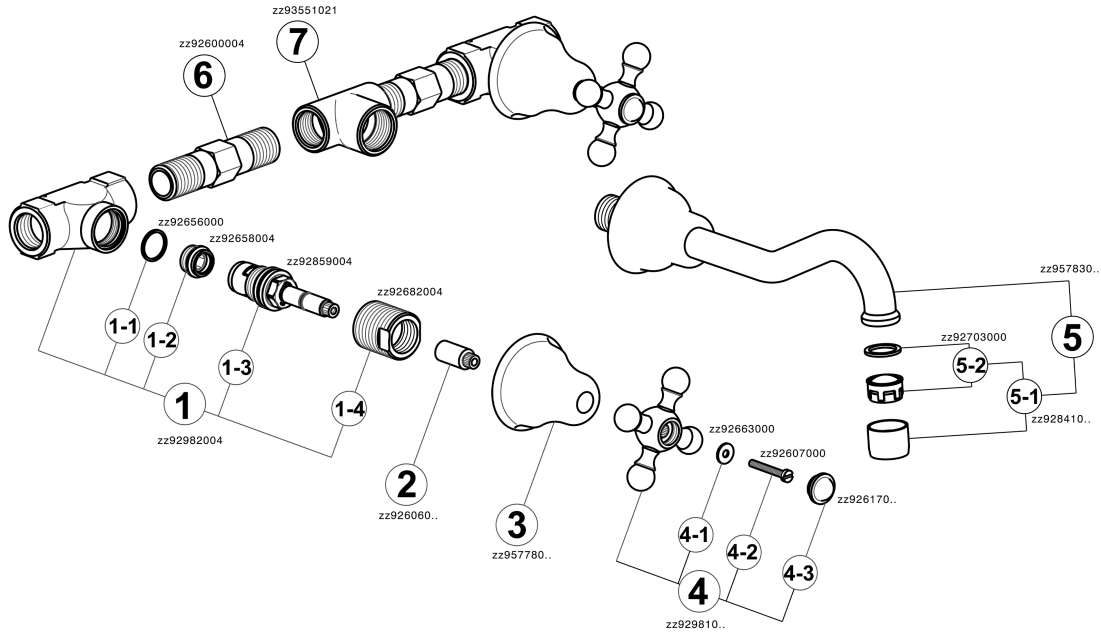

Exposed part for concealed washbasin mixer ARCANA CERAMIC_AC013510

MODEL **AC013510**

Exposed part for concealed washbasin mixer, without concealed part, for item ZA033511

AVAILABLE FINISHINGS

-  **21** 21 Chrome
-  **24** 24 Gold
-  **26** 26 Old Copper
-  **27** 27 Old Bronze
-  **2A** 2A Satin Brushed Nickel
-  **74** 74 Chrome/Gold

CHARACTERISTICS

Installation **Concealed**

Required concealed parts **ZA033511**

Exposed part for concealed washbasin mixer ARCANA CERAMIC_AC013510

AC013510

<https://en.cisal.it/exposed-part-for-concealed-washbasin-mixer-arcana-ceramic-ac013510>

Concealed washbasin mixer CONCEALED_ZA033511

MODEL **ZA033511**

Concealed washbasin mixer, right headvalve - left headvalve

AVAILABLE FINISHINGS

 **04** 04 Without finishing

CHARACTERISTICS

Concealed **1**

2026-04-29