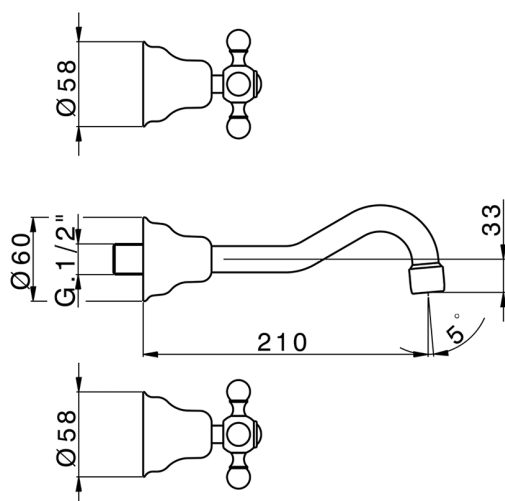

Exposed part for concealed washbasin mixer ARCANA CERAMIC_AC013510

MODEL **AC013510**

Exposed part for concealed washbasin mixer, without concealed part, for item ZA033511

AVAILABLE FINISHINGS

-  **21** 21 Chrome
-  **24** 24 Gold
-  **26** 26 Old Copper
-  **27** 27 Old Bronze
-  **2A** 2A Satin Brushed Nickel
-  **74** 74 Chrome/Gold

CHARACTERISTICS

Installation **Concealed**
 Required concealed parts **ZA033511**

Exposed part for concealed washbasin mixer ARCANA CERAMIC_AC013510

AC013510

<https://en.cisal.it/exposed-part-for-concealed-washbasin-mixer-arcana-ceramic-ac013510>

Concealed washbasin mixer CONCEALED_ZA033511

MODEL **ZA033511**

Concealed washbasin mixer, right headvalve - left headvalve

AVAILABLE FINISHINGS

 **04** 04 Without finishing

CHARACTERISTICS

Concealed **1**

2026-04-09