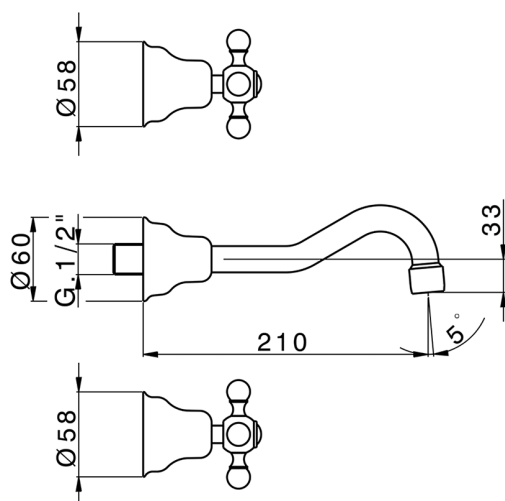

Exposed part for concealed washbasin mixer ARCANA CERAMIC_AC013510

MODEL **AC013510**

Exposed part for concealed washbasin mixer, without concealed part, for item ZA033511

AVAILABLE FINISHINGS

-  **21** 21 Chrome
-  **24** 24 Gold
-  **26** 26 Old Copper
-  **27** 27 Old Bronze
-  **2A** 2A Satin Brushed Nickel
-  **74** 74 Chrome/Gold

CHARACTERISTICS

Installation **Concealed**

Required concealed parts **ZA033511**

Exposed part for concealed washbasin mixer ARCANA CERAMIC_AC013510

AC013510

<https://en.cisal.it/exposed-part-for-concealed-washbasin-mixer-arcana-ceramic-ac013510>

Concealed washbasin mixer CONCEALED_ZA033511

MODEL **ZA033511**

Concealed washbasin mixer, right headvalve - left headvalve

AVAILABLE FINISHINGS

 **04** 04 Without finishing

CHARACTERISTICS

Concealed **1**

2026-04-29