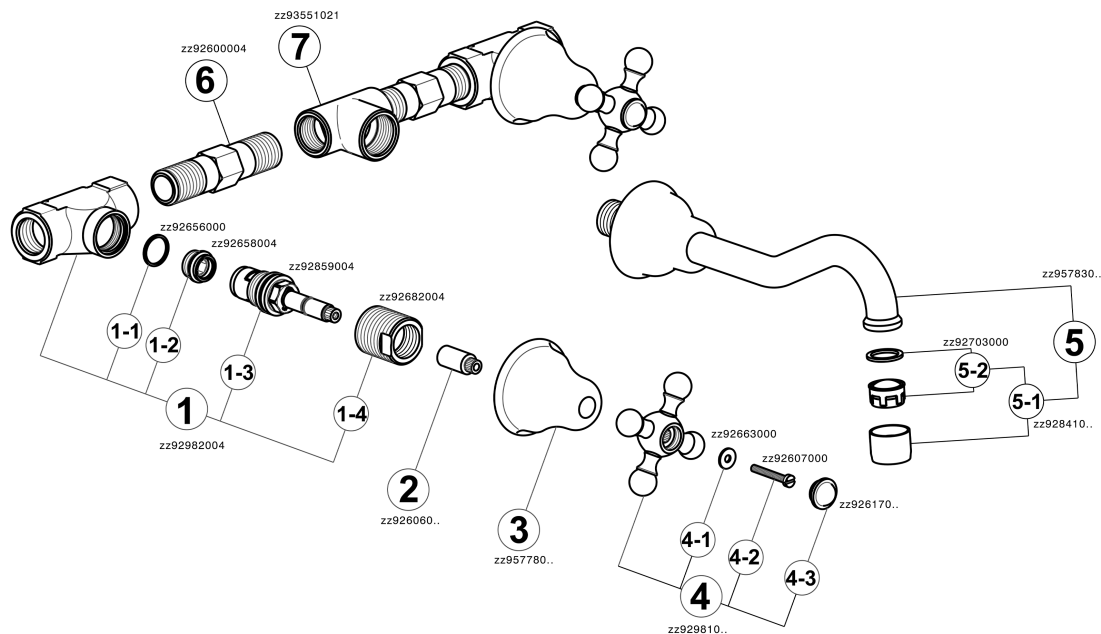

Exposed part for concealed washbasin mixer ARCANA CERAMIC_AC013510

MODEL **AC013510**

Exposed part for concealed washbasin mixer, without concealed part, for item ZA033511

AVAILABLE FINISHINGS

-  **21** 21 Chrome
-  **24** 24 Gold
-  **26** 26 Old Copper
-  **27** 27 Old Bronze
-  **2A** 2A Satin Brushed Nickel
-  **74** 74 Chrome/Gold

CHARACTERISTICS

Installation **Concealed**
 Required concealed parts **ZA033511**

Exposed part for concealed washbasin mixer ARCANA CERAMIC_AC013510

AC013510

<https://en.cisal.it/exposed-part-for-concealed-washbasin-mixer-arcana-ceramic-ac013510>

Concealed washbasin mixer CONCEALED_ZA033511

MODEL **ZA033511**

Concealed washbasin mixer, right headvalve - left headvalve

AVAILABLE FINISHINGS

 **04** 04 Without finishing

CHARACTERISTICS

Concealed **1**

2026-04-09