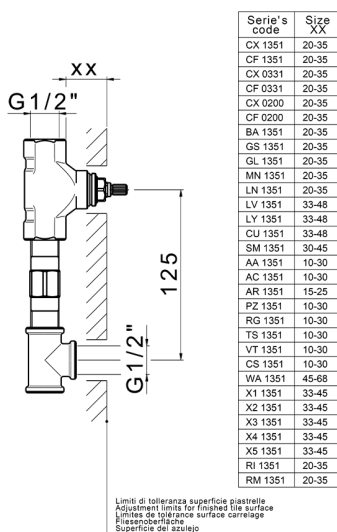

Exposed part for concealed washbasin mixer ARCANA CERAMIC_AC013510

MODEL **AC013510**

Exposed part for concealed washbasin mixer, without concealed part, for item ZA033511

AVAILABLE FINISHINGS

-  **21** 21 Chrome
-  **24** 24 Gold
-  **26** 26 Old Copper
-  **27** 27 Old Bronze
-  **2A** 2A Satin Brushed Nickel
-  **74** 74 Chrome/Gold

CHARACTERISTICS

Installation **Concealed**

Required concealed parts **ZA033511**

Exposed part for concealed washbasin mixer ARCANA CERAMIC_AC013510

AC013510

<https://en.cisal.it/exposed-part-for-concealed-washbasin-mixer-arcana-ceramic-ac013510>

Concealed washbasin mixer CONCEALED_ZA033511

MODEL **ZA033511**

Concealed washbasin mixer, right headvalve - left headvalve

AVAILABLE FINISHINGS

 **04** 04 Without finishing

CHARACTERISTICS

Concealed **1**

2026-04-29