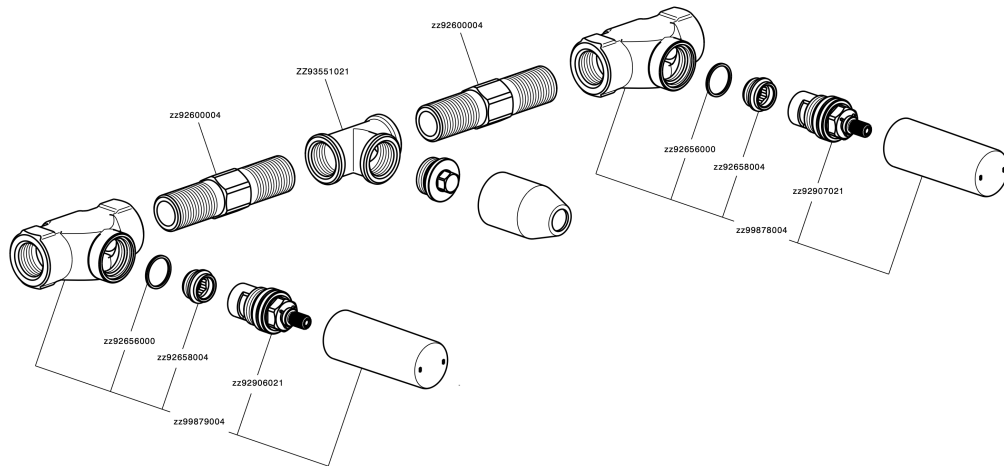

Exposed part for concealed washbasin mixer ARCANA CERAMIC_AC013510

AC013510

<https://en.cisal.it/exposed-part-for-concealed-washbasin-mixer-arcana-ceramic-ac013510>

Concealed washbasin mixer CONCEALED_ZA033511

ZA033511

<https://en.cisal.it/concealed-washbasin-mixer-concealed-za033511>

2026-05-20