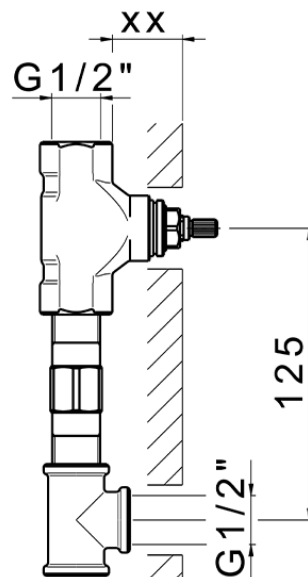

Serie's code	Size XX
CX 1351	20-35
CF 1351	20-35
CX 0331	20-35
CF 0331	20-35
CX 0200	20-35
CF 0200	20-35
BA 1351	20-35
GS 1351	20-35
GL 1351	20-35
MN 1351	20-35
LN 1351	20-35
LV 1351	33-48
LY 1351	33-48
CU 1351	33-48
SM 1351	30-45
AA 1351	10-30
AC 1351	10-30
AR 1351	15-25
PZ 1351	10-30
RG 1351	10-30
TS 1351	10-30
VT 1351	10-30
CS 1351	10-30
WA 1351	45-68
X1 1351	33-45
X2 1351	33-45
X3 1351	33-45
X4 1351	33-45
X5 1351	33-45
RI 1351	20-35
RM 1351	20-35

ZA033511

<https://en.cisal.it/concealed-washbasin-mixer-concealed-za033511>

2026-04-30