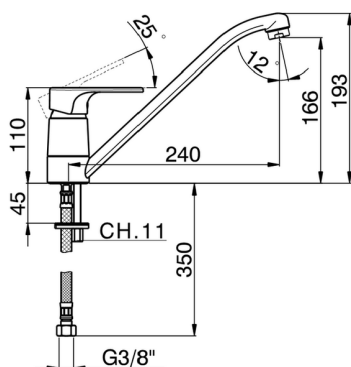

Single lever sink mixer KITCHEN_A3000580

MODEL **A3000580**

Single lever sink mixer, swivel spout, G.3/8" stainless steel flexible hoses

AVAILABLE FINISHINGS

-  **21** 21 Chrome
-  **2F** 2F Brushed Nickel
-  **40** 40 Matt Black

CHARACTERISTICS

Cartridge Spare Parts **ZZ95409000**

35 mm Cartridge

EcoStop

EcoStop feature limits water flow to approximately 50% of maximum output with one point of resistance on setting. Push slightly past the middle stop only when full water output is required. This will save water up to 50%.

Single lever sink mixer KITCHEN_A3000580

A3000580

<https://en.cisal.it/single-lever-sink-mixer-kitchen-a3000580>

2026-06-14