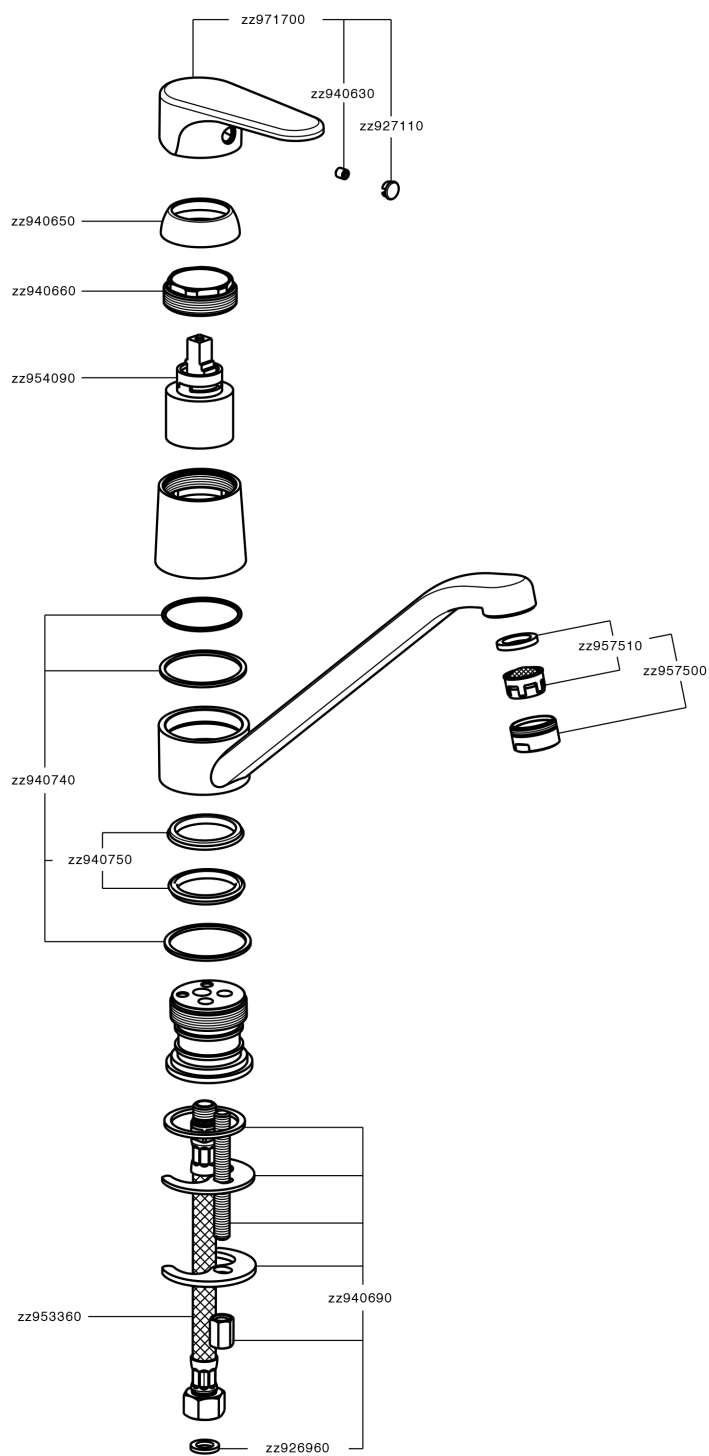

Single lever sink mixer KITCHEN_A3000580

MODEL **A3000580**

Single lever sink mixer, swivel spout, G.3/8" stainless steel flexible hoses

AVAILABLE FINISHINGS

-  **21** 21 Chrome
-  **2F** 2F Brushed Nickel
-  **40** 40 Matt Black

CHARACTERISTICS

Cartridge Spare Parts **ZZ95409000**

35 mm Cartridge

EcoStop

EcoStop feature limits water flow to approximately 50% of maximum output with one point of resistance on setting. Push slightly past the middle stop only when full water output is required. This will save water up to 50%.

Single lever sink mixer KITCHEN_A3000580

A3000580

<https://en.cisal.it/single-lever-sink-mixer-kitchen-a3000580>

2026-04-08