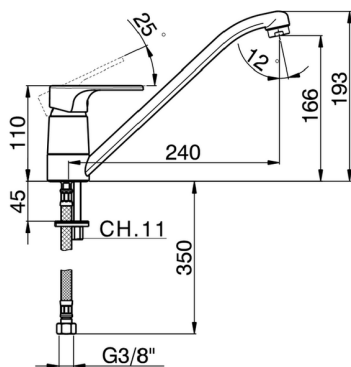

Single lever sink mixer KITCHEN_A3000580

MODEL **A3000580**

Single lever sink mixer, swivel spout, G.3/8" stainless steel flexible hoses

AVAILABLE FINISHINGS

-  **21** 21 Chrome
-  **2F** 2F Brushed Nickel
-  **40** 40 Matt Black

CHARACTERISTICS

Cartridge Spare Parts **ZZ95409000**

35 mm Cartridge

EcoStop

EcoStop feature limits water flow to approximately 50% of maximum output with one point of resistance on setting. Push slightly past the middle stop only when full water output is required. This will save water up to 50%.

Single lever sink mixer KITCHEN_A3000580

A3000580

<https://en.cisal.it/single-lever-sink-mixer-kitchen-a3000580>

2026-04-08