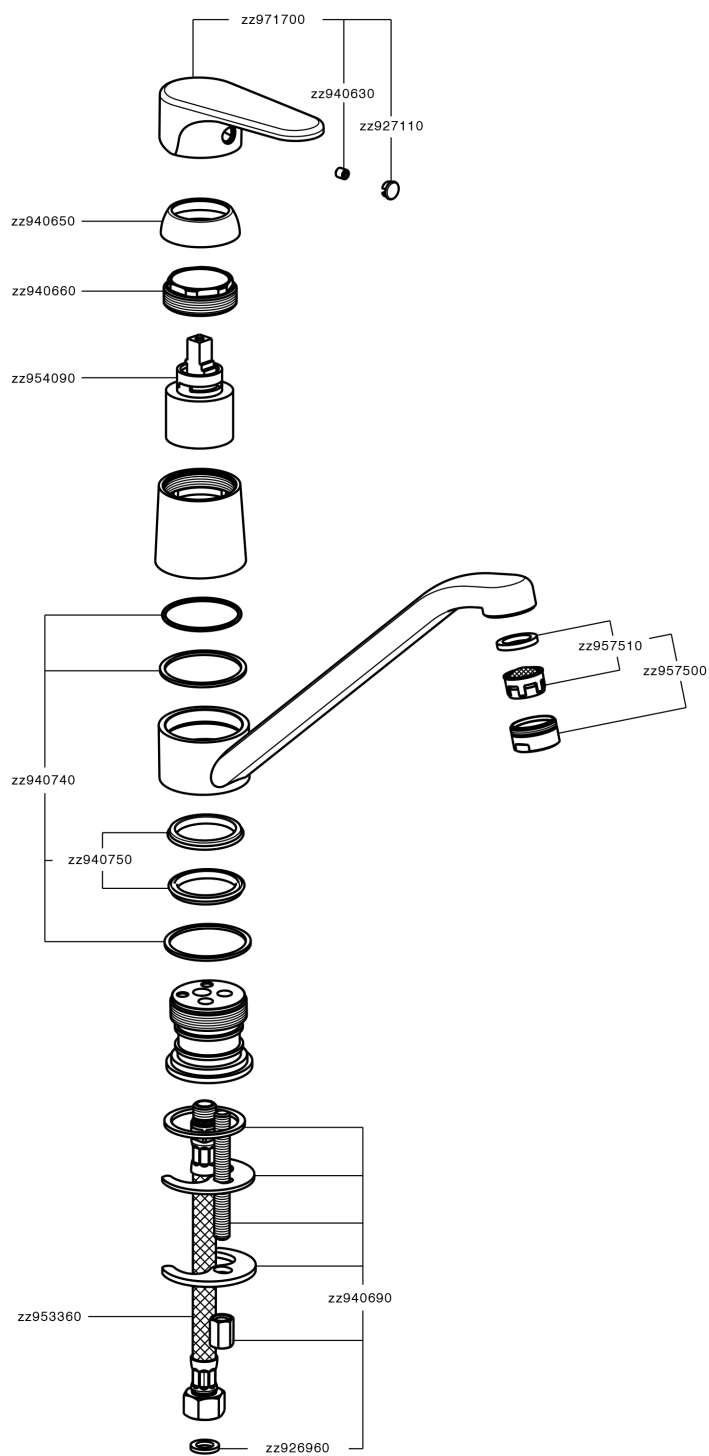

Single lever sink mixer KITCHEN_A3000580

MODEL **A3000580**

Single lever sink mixer, swivel spout, G.3/8" stainless steel flexible hoses

AVAILABLE FINISHINGS

-  **21** 21 Chrome
-  **2F** 2F Brushed Nickel
-  **40** 40 Matt Black

CHARACTERISTICS

Cartridge Spare Parts **ZZ95409000**

35 mm Cartridge

EcoStop

EcoStop feature limits water flow to approximately 50% of maximum output with one point of resistance on setting. Push slightly past the middle stop only when full water output is required. This will save water up to 50%.

Single lever sink mixer KITCHEN_A3000580

A3000580

<https://en.cisal.it/single-lever-sink-mixer-kitchen-a3000580>

2026-06-14