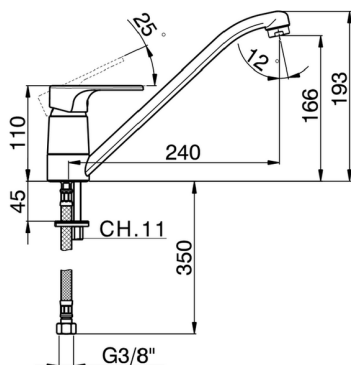

Single lever sink mixer KITCHEN_A3000580

MODEL **A3000580**

Single lever sink mixer, swivel spout, G.3/8" stainless steel flexible hoses

AVAILABLE FINISHINGS

-  **21** 21 Chrome
-  **2F** 2F Brushed Nickel
-  **40** 40 Matt Black

CHARACTERISTICS

Cartridge Spare Parts **ZZ95409000**

35 mm Cartridge

EcoStop

EcoStop feature limits water flow to approximately 50% of maximum output with one point of resistance on setting. Push slightly past the middle stop only when full water output is required. This will save water up to 50%.

Single lever sink mixer KITCHEN_A3000580

A3000580

<https://en.cisal.it/single-lever-sink-mixer-kitchen-a3000580>

2026-07-03