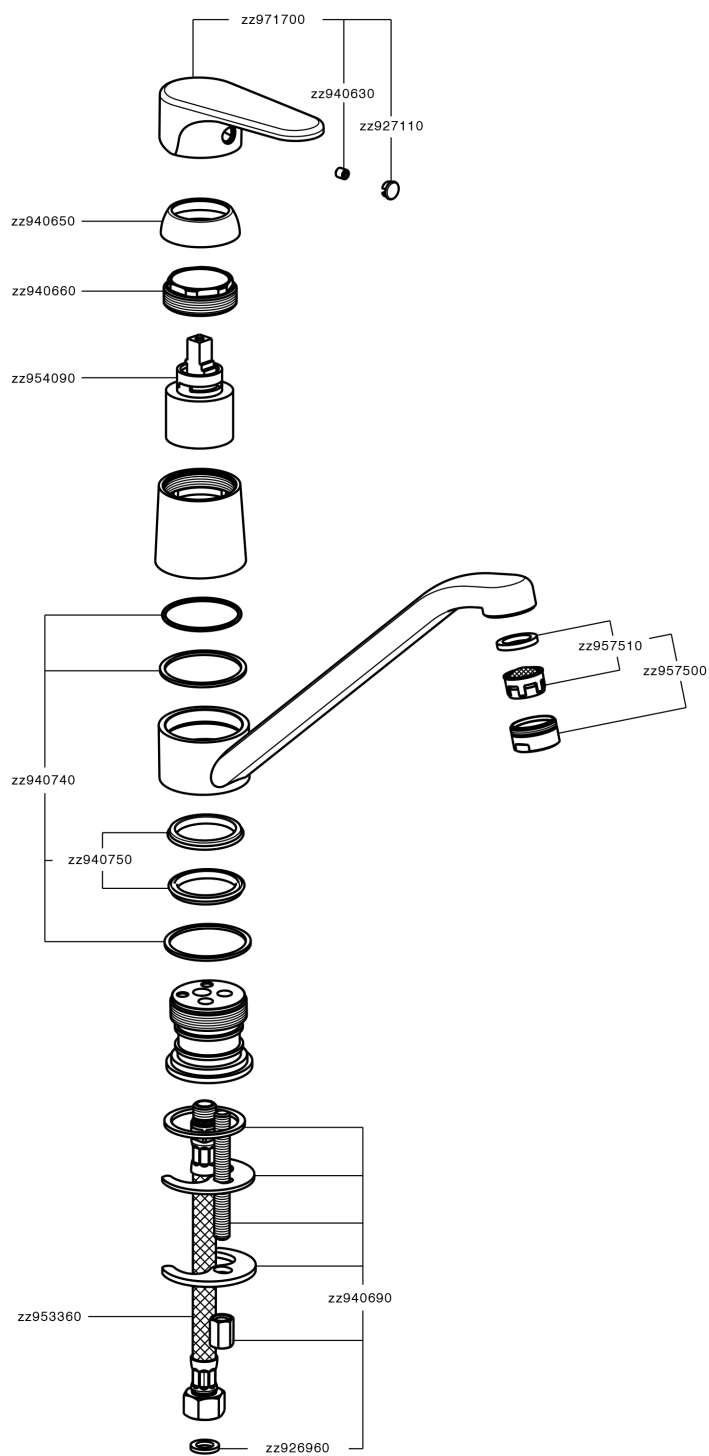

Single lever sink mixer KITCHEN_A3000580

MODEL **A3000580**

Single lever sink mixer, swivel spout, G.3/8" stainless steel flexible hoses

AVAILABLE FINISHINGS

-  **21** 21 Chrome
-  **2F** 2F Brushed Nickel
-  **40** 40 Matt Black

CHARACTERISTICS

Cartridge Spare Parts **ZZ95409000**

35 mm Cartridge

EcoStop

EcoStop feature limits water flow to approximately 50% of maximum output with one point of resistance on setting. Push slightly past the middle stop only when full water output is required. This will save water up to 50%.

Single lever sink mixer KITCHEN_A3000580

A3000580

<https://en.cisal.it/single-lever-sink-mixer-kitchen-a3000580>

2026-06-13