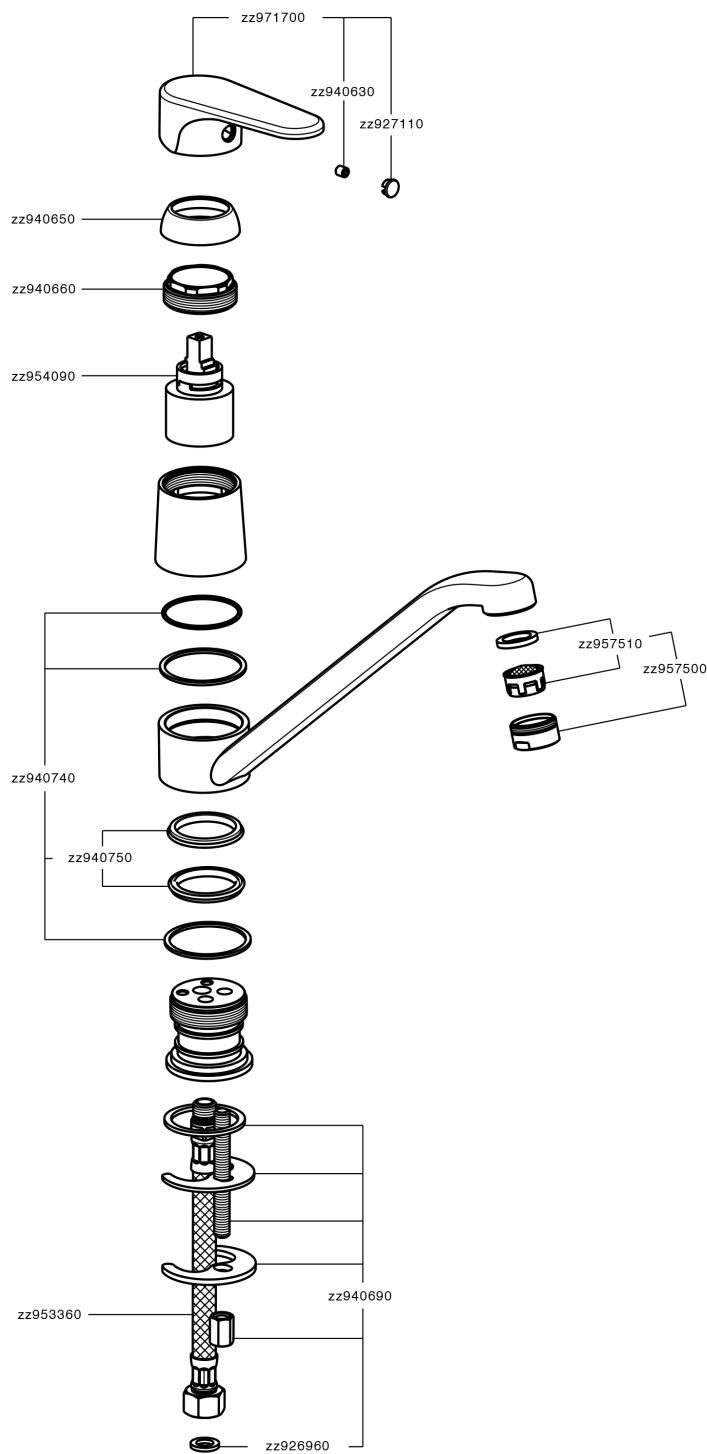

Single lever sink mixer KITCHEN_A3000580

MODEL **A3000580**

Single lever sink mixer, swivel spout, G.3/8" stainless steel flexible hoses

AVAILABLE FINISHINGS

-  **21** 21 Chrome
-  **2F** 2F Brushed Nickel
-  **40** 40 Matt Black

CHARACTERISTICS

Cartridge Spare Parts **ZZ95409000**

35 mm Cartridge

EcoStop

EcoStop feature limits water flow to approximately 50% of maximum output with one point of resistance on setting. Push slightly past the middle stop only when full water output is required. This will save water up to 50%.

Single lever sink mixer KITCHEN_A3000580

A3000580

<https://en.cisal.it/single-lever-sink-mixer-kitchen-a3000580>

2026-07-03