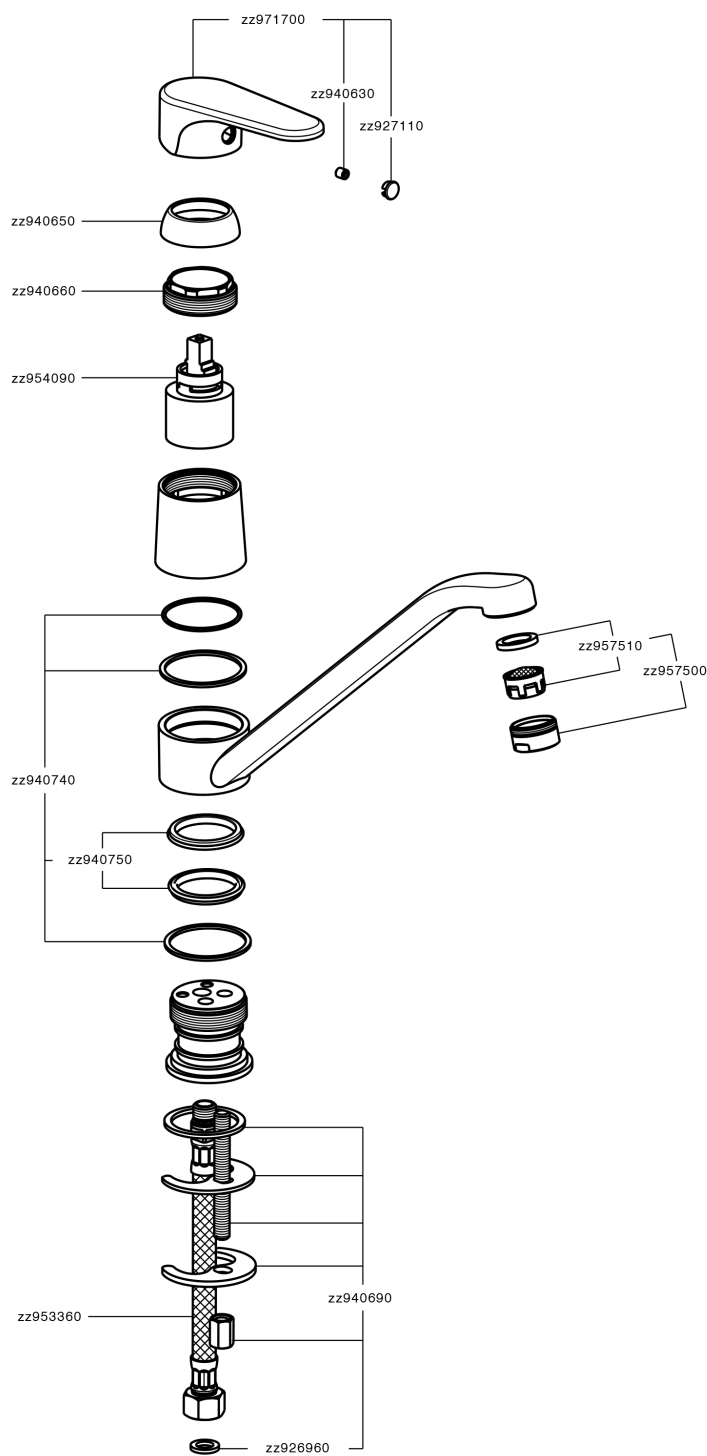

Single lever sink mixer KITCHEN_A3000580

MODEL **A3000580**

Single lever sink mixer, swivel spout, G.3/8" stainless steel flexible hoses

AVAILABLE FINISHINGS

-  **21** 21 Chrome
-  **2F** 2F Brushed Nickel
-  **40** 40 Matt Black

CHARACTERISTICS

Cartridge Spare Parts **ZZ95409000**

35 mm Cartridge

EcoStop

EcoStop feature limits water flow to approximately 50% of maximum output with one point of resistance on setting. Push slightly past the middle stop only when full water output is required. This will save water up to 50%.

Single lever sink mixer KITCHEN_A3000580

A3000580

<https://en.cisal.it/single-lever-sink-mixer-kitchen-a3000580>

2026-04-30