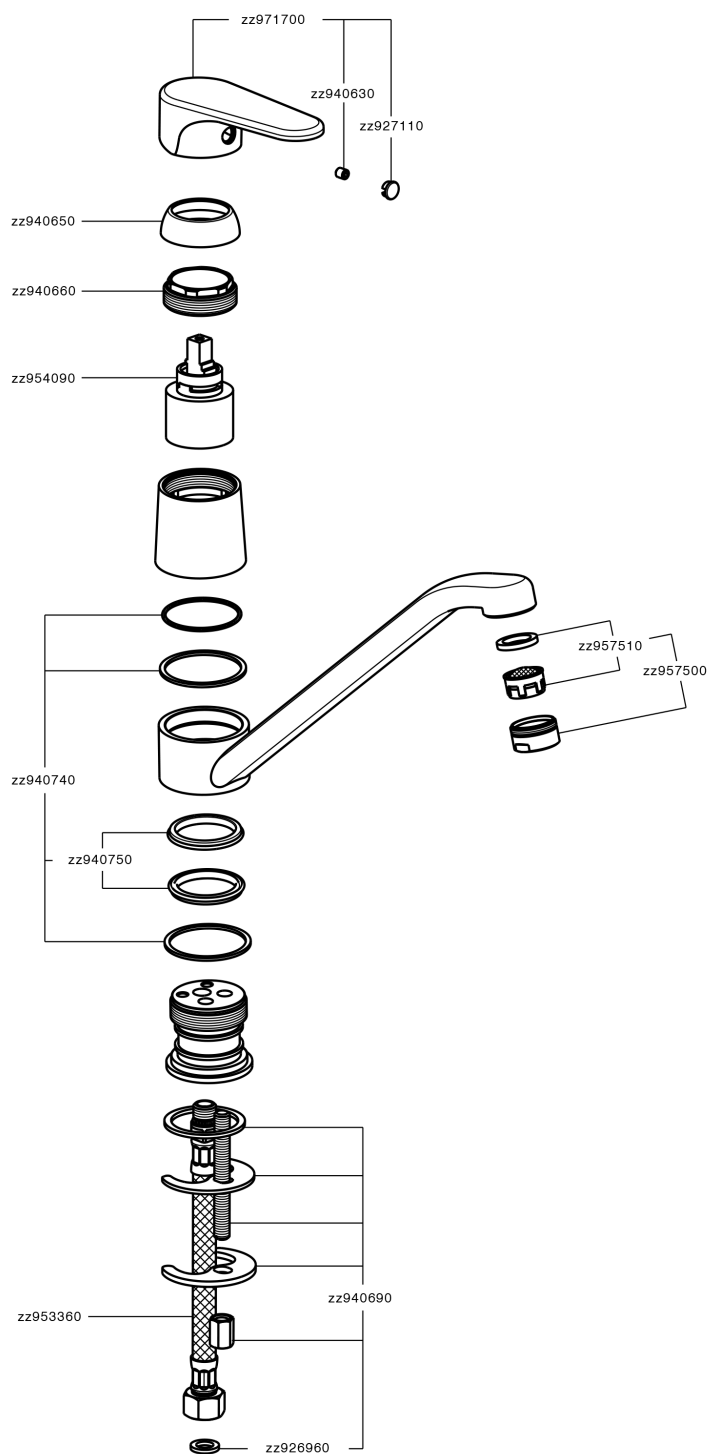

Single lever sink mixer KITCHEN_A3000580

MODEL **A3000580**

Single lever sink mixer, swivel spout, G.3/8" stainless steel flexible hoses

AVAILABLE FINISHINGS

-  **21** 21 Chrome
-  **2F** 2F Brushed Nickel
-  **40** 40 Matt Black

CHARACTERISTICS

Cartridge Spare Parts **ZZ95409000**

35 mm Cartridge

EcoStop

EcoStop feature limits water flow to approximately 50% of maximum output with one point of resistance on setting. Push slightly past the middle stop only when full water output is required. This will save water up to 50%.

Single lever sink mixer KITCHEN_A3000580

A3000580

<https://en.cisal.it/single-lever-sink-mixer-kitchen-a3000580>

2026-05-20