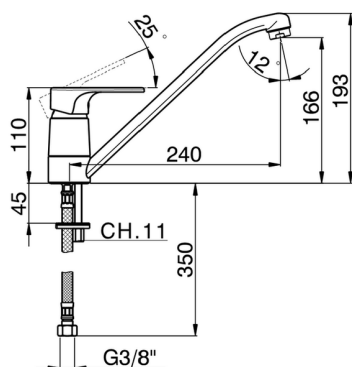

Single lever sink mixer KITCHEN_A3000580

MODEL **A3000580**

Single lever sink mixer, swivel spout, G.3/8" stainless steel flexible hoses

AVAILABLE FINISHINGS

-  **21** 21 Chrome
-  **2F** 2F Brushed Nickel
-  **40** 40 Matt Black

CHARACTERISTICS

Cartridge Spare Parts **ZZ95409000**

35 mm Cartridge

EcoStop

EcoStop feature limits water flow to approximately 50% of maximum output with one point of resistance on setting. Push slightly past the middle stop only when full water output is required. This will save water up to 50%.

Single lever sink mixer KITCHEN_A3000580

A3000580

<https://en.cisal.it/single-lever-sink-mixer-kitchen-a3000580>

2026-05-20