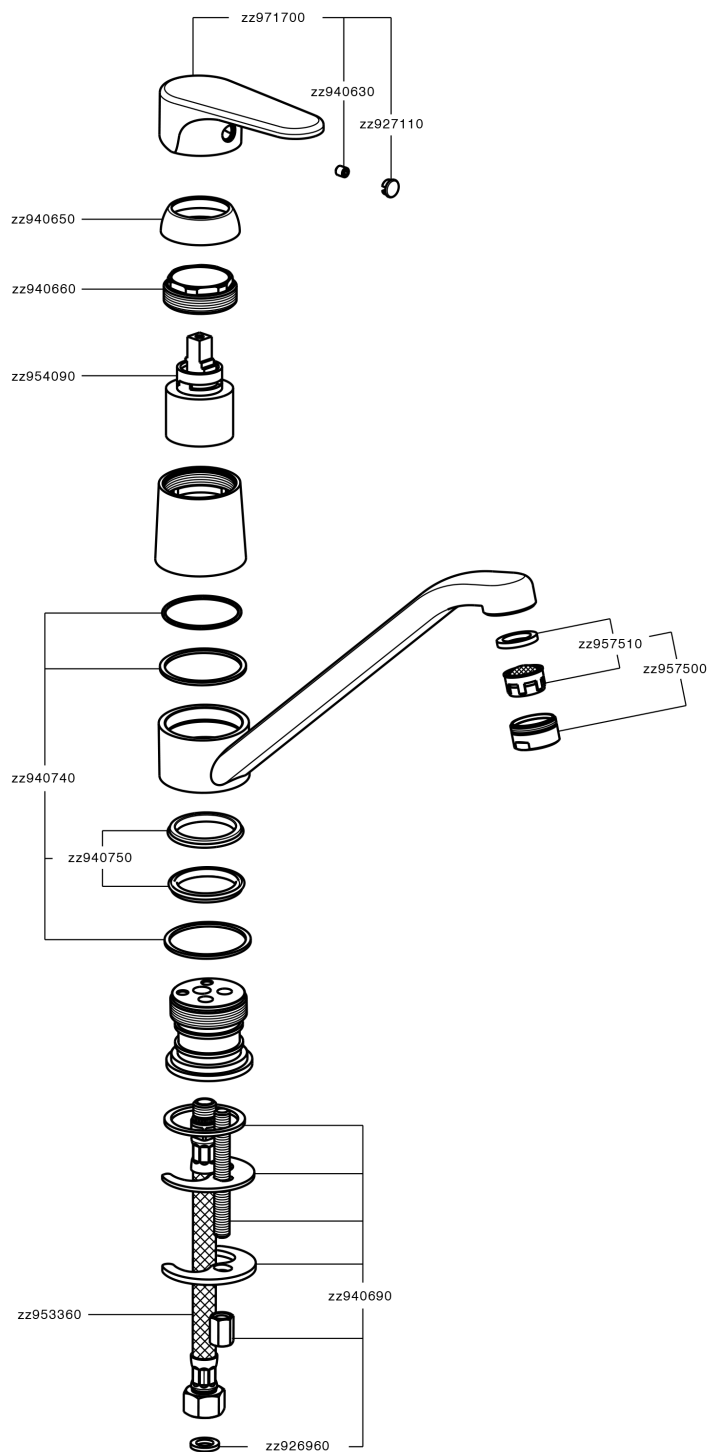

Single lever sink mixer KITCHEN_A3000580

A3000580

<https://en.cisal.it/single-lever-sink-mixer-kitchen-a3000580>

2026-04-09