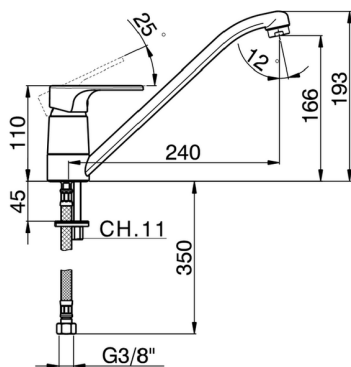

Single lever sink mixer KITCHEN_A3000580

MODEL **A3000580**

Single lever sink mixer, swivel spout, G.3/8" stainless steel flexible hoses

AVAILABLE FINISHINGS

-  **21** 21 Chrome
-  **2F** 2F Brushed Nickel
-  **40** 40 Matt Black

CHARACTERISTICS

Cartridge Spare Parts **ZZ95409000**

35 mm Cartridge

EcoStop

EcoStop feature limits water flow to approximately 50% of maximum output with one point of resistance on setting. Push slightly past the middle stop only when full water output is required. This will save water up to 50%.

Single lever sink mixer KITCHEN_A3000580

A3000580

<https://en.cisal.it/single-lever-sink-mixer-kitchen-a3000580>

2026-06-13