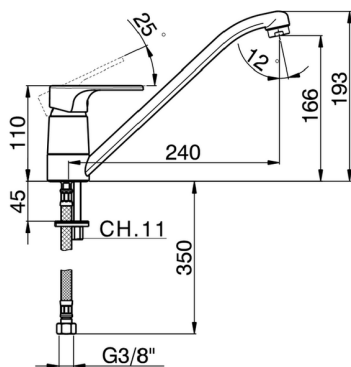

Single lever sink mixer KITCHEN_A3000580

MODEL **A3000580**

Single lever sink mixer, swivel spout, G.3/8" stainless steel flexible hoses

AVAILABLE FINISHINGS

-  **21** 21 Chrome
-  **2F** 2F Brushed Nickel
-  **40** 40 Matt Black

CHARACTERISTICS

Cartridge Spare Parts **ZZ95409000**

35 mm Cartridge

EcoStop

EcoStop feature limits water flow to approximately 50% of maximum output with one point of resistance on setting. Push slightly past the middle stop only when full water output is required. This will save water up to 50%.

Single lever sink mixer KITCHEN_A3000580

A3000580

<https://en.cisal.it/single-lever-sink-mixer-kitchen-a3000580>

2026-04-30