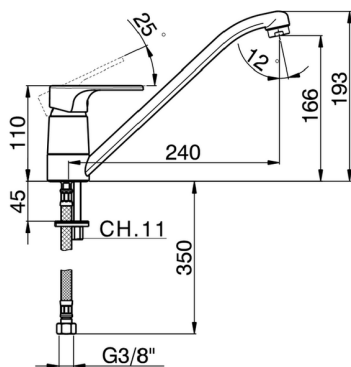

CHARACTERISTICS

Cartridge Spare Parts **ZZ95409000**

35 mm Cartridge

EcoStop

EcoStop feature limits water flow to approximately 50% of maximum output with one point of resistance on setting. Push slightly past the middle stop only when full water output is required. This will save water up to 50%.