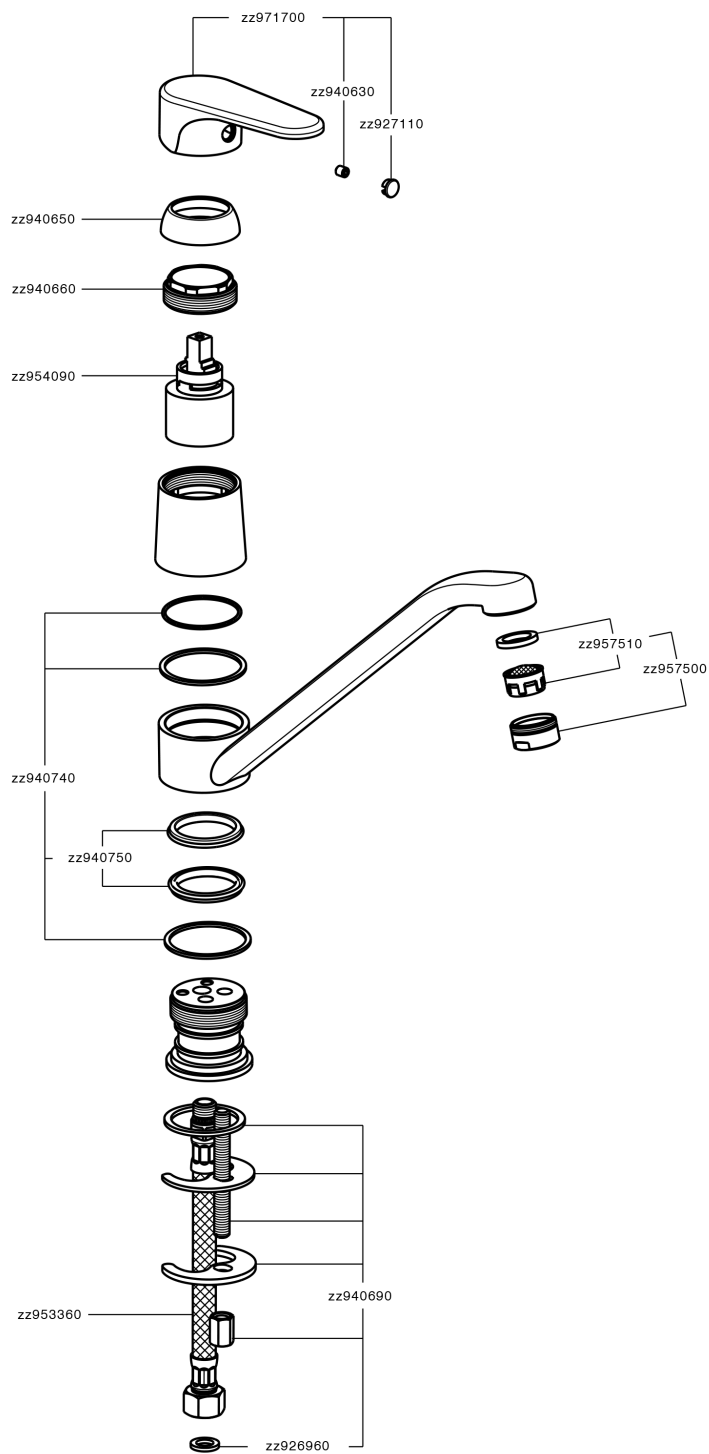

Single lever sink mixer KITCHEN_A3000580

A3000580

<https://en.cisal.it/single-lever-sink-mixer-kitchen-a3000580>

2026-04-09