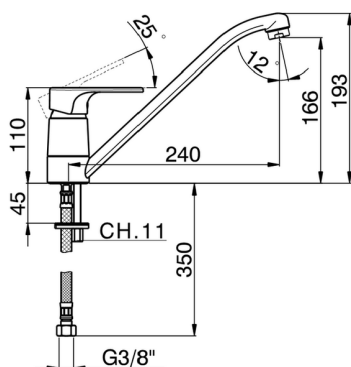

Single lever sink mixer KITCHEN_A3000580

MODEL **A3000580**

Single lever sink mixer, swivel spout, G.3/8" stainless steel flexible hoses

AVAILABLE FINISHINGS

-  **21** 21 Chrome
-  **2F** 2F Brushed Nickel
-  **40** 40 Matt Black

CHARACTERISTICS

Cartridge Spare Parts **ZZ95409000**

35 mm Cartridge

EcoStop

EcoStop feature limits water flow to approximately 50% of maximum output with one point of resistance on setting. Push slightly past the middle stop only when full water output is required. This will save water up to 50%.

Single lever sink mixer KITCHEN_A3000580

A3000580

<https://en.cisal.it/single-lever-sink-mixer-kitchen-a3000580>

2026-07-03