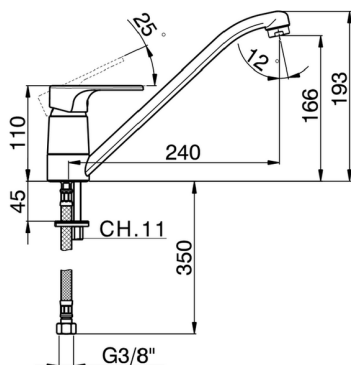

## Single lever sink mixer KITCHEN\_A3000580

MODEL **A3000580**

Single lever sink mixer, swivel spout, G.3/8" stainless steel flexible hoses

### CHARACTERISTICS

Cartridge Spare Parts **ZZ95409000**

**35 mm Cartridge**

### EcoStop

EcoStop feature limits water flow to approximately 50% of maximum output with one point of resistance on setting. Push slightly past the middle stop only when full water output is required. This will save water up to 50%.