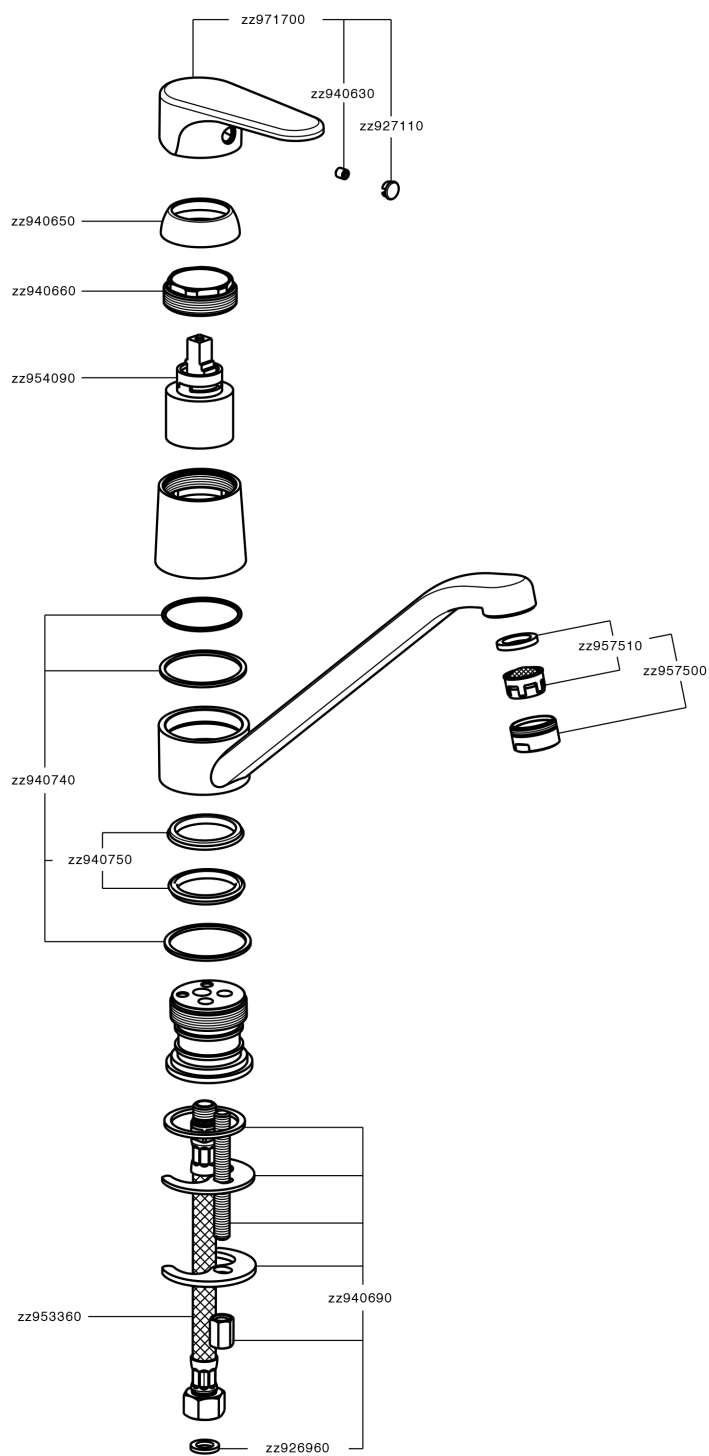

Single lever sink mixer KITCHEN_A3000580

MODEL **A3000580**

Single lever sink mixer, swivel spout, G.3/8" stainless steel flexible hoses

AVAILABLE FINISHINGS

-  **21** 21 Chrome
-  **2F** 2F Brushed Nickel
-  **40** 40 Matt Black

CHARACTERISTICS

Cartridge Spare Parts **ZZ95409000**

35 mm Cartridge

EcoStop

EcoStop feature limits water flow to approximately 50% of maximum output with one point of resistance on setting. Push slightly past the middle stop only when full water output is required. This will save water up to 50%.

Single lever sink mixer KITCHEN_A3000580

A3000580

<https://en.cisal.it/single-lever-sink-mixer-kitchen-a3000580>

2026-05-20