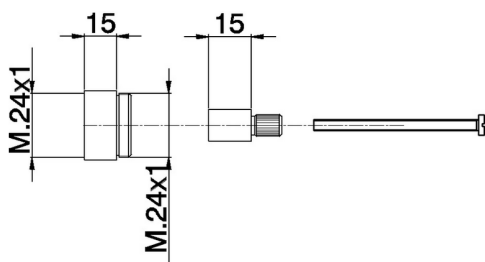

Extension +15 mm COMPONENTS_ZA000470

MODEL **ZA000470**

Extension 15 mm, for item HY00029

AVAILABLE FINISHINGS

 **04** 04 Without finishing

CHARACTERISTICS

2026-06-14