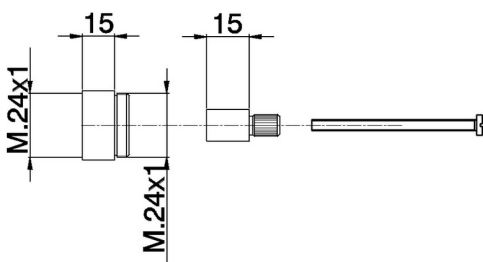

Extension +15 mm COMPONENTS_ZA000470

MODEL **ZA000470**

Extension 15 mm, for item HY00029

AVAILABLE FINISHINGS

 **04** 04 Without finishing

CHARACTERISTICS

2026-04-08