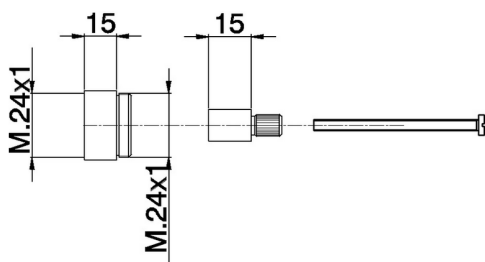

Extension +15 mm COMPONENTS_ZA000470

MODEL **ZA000470**

Extension 15 mm, for item HY00029

AVAILABLE FINISHINGS

 **04** 04 Without finishing

CHARACTERISTICS

2026-04-30