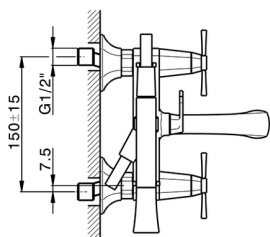

AVAILABLE FINISHINGS

- **6T** 6T Chrome/Matt Black
- **7C** 7C Gold/Matt Black
- **7D** 7D Polished Nickel/Matt Black
- **7E** 7E Rose Gold/Matt Black

CHARACTERISTICS