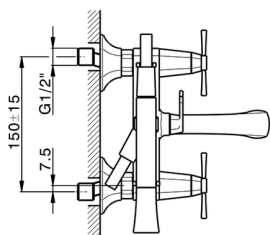

AVAILABLE FINISHINGS

- **6T** 6T Chrome/Matt Black
- **7C** 7C Gold/Matt Black
- **7D** 7D Polished Nickel/Matt Black
- **7E** 7E Rose Gold/Matt Black

CHARACTERISTICS