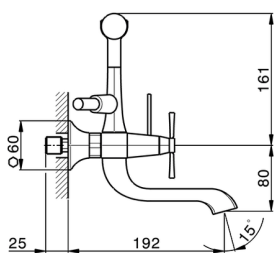

AVAILABLE FINISHINGS

- **6T** 6T Chrome/Matt Black
- **7C** 7C Gold/Matt Black
- **7D** 7D Polished Nickel/Matt Black
- **7E** 7E Rose Gold/Matt Black

CHARACTERISTICS