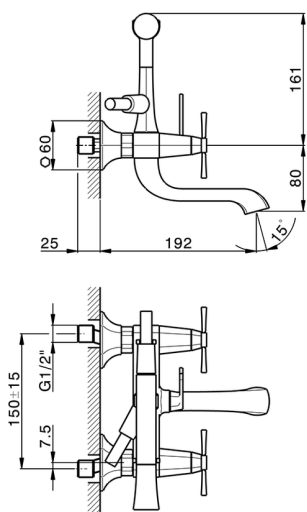

CHARACTERISTICS

2026-05-01