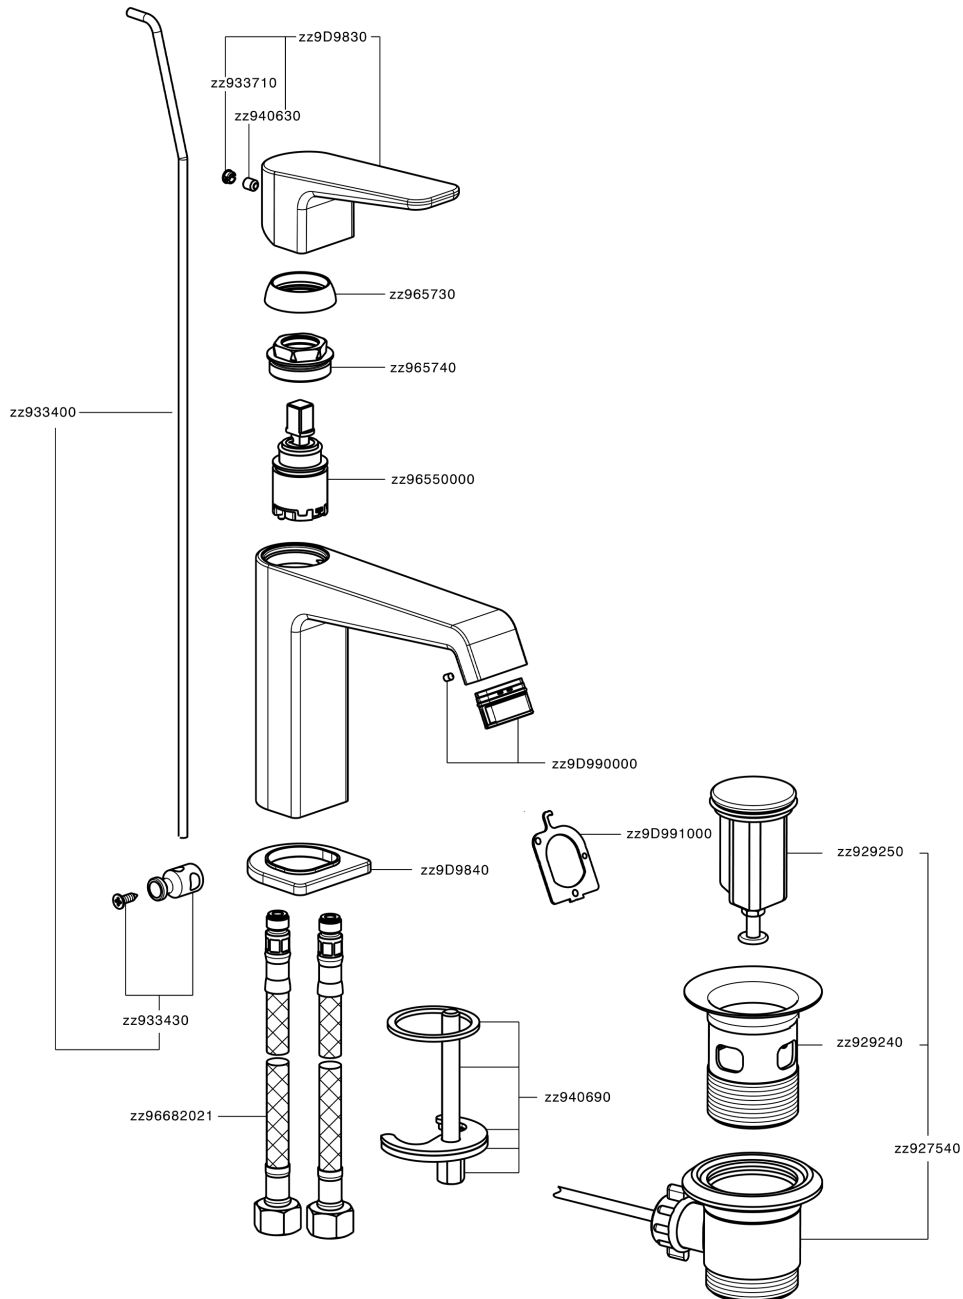

Single lever 'large' washbasin mixer ROCK&ROLL_RL000494

MODEL **RL000494**

Single lever 'large' washbasin mixer, with 1"1/4 automatic pop up waste, G.3/8" stainless steel flexible hoses

AVAILABLE FINISHINGS

-  **21** 21 Chrome
-  **2F** 2F Brushed Nickel
-  **40** 40 Matt Black

CHARACTERISTICS

Cartridge Spare Parts **ZZ96550000**

25 mm Cartridge

Single lever 'large' washbasin mixer ROCK&ROLL_RL000494

RL000494

<https://en.cisal.it/single-lever-large-washbasin-mixer-rockroll-rl000494>

2026-06-14