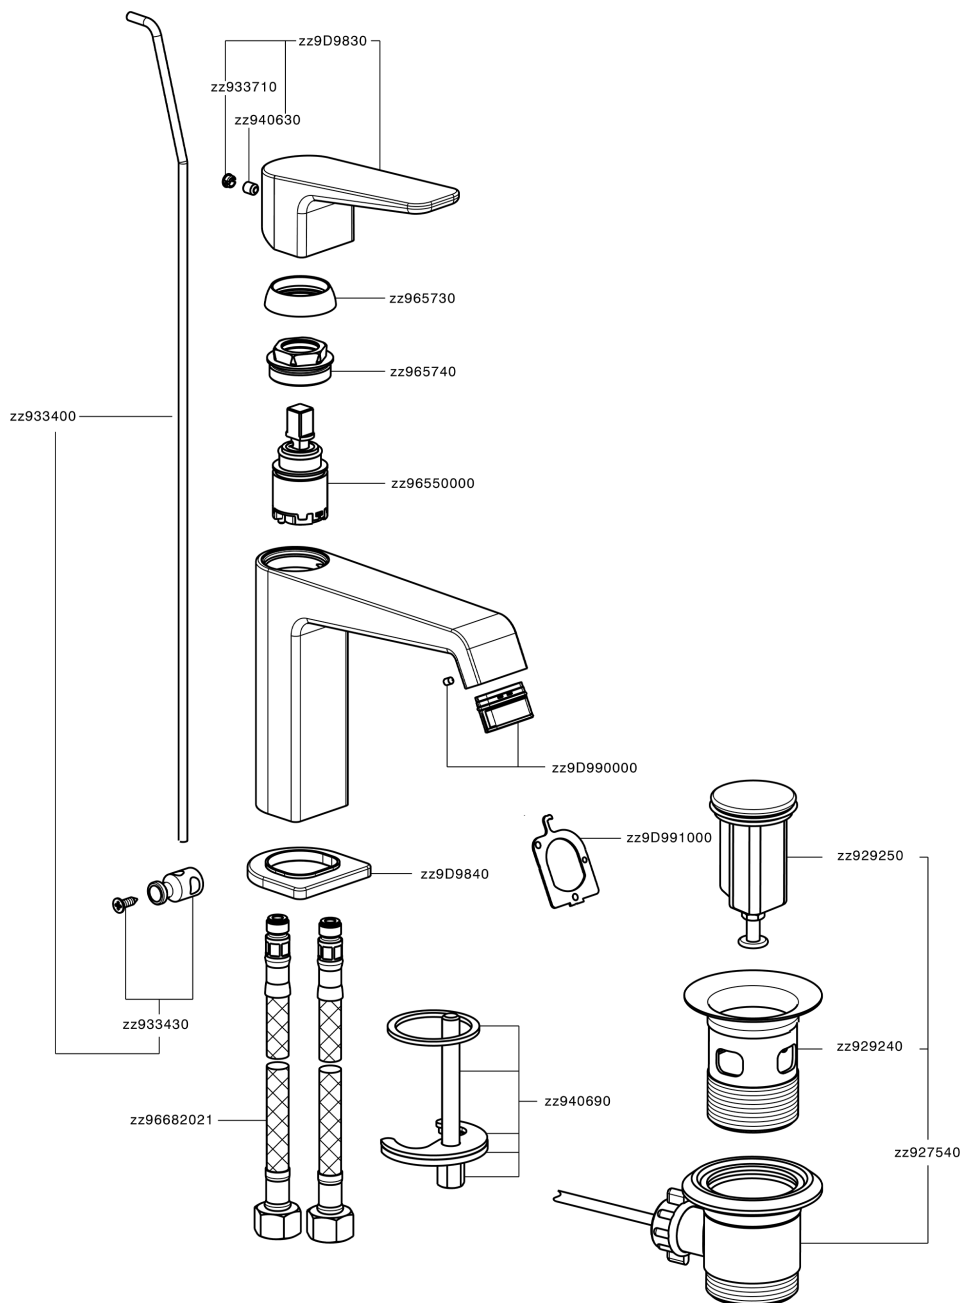

Single lever 'large' washbasin mixer ROCK&ROLL_RL000494

RL000494

<https://en.cisal.it/single-lever-large-washbasin-mixer-rockroll-rl000494>

2026-06-13