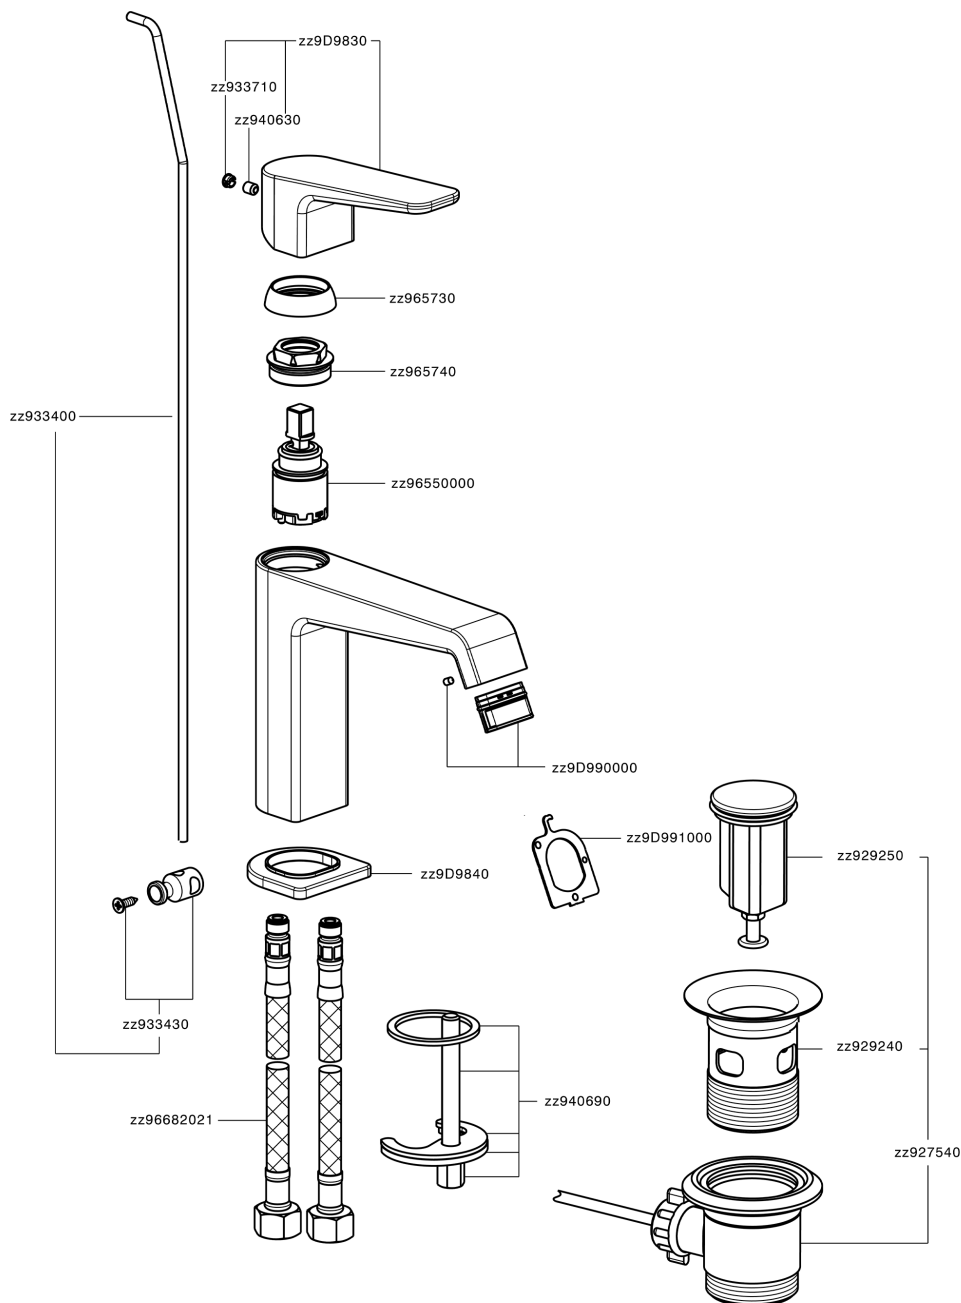

Single lever 'large' washbasin mixer ROCK&ROLL_RL000494

RL000494

<https://en.cisal.it/single-lever-large-washbasin-mixer-rockroll-rl000494>

2026-04-28