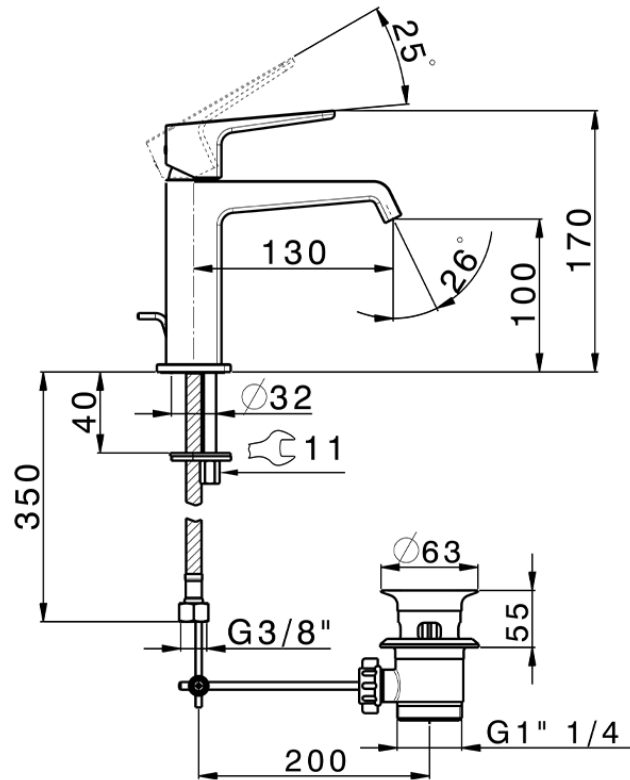

Single lever 'large' washbasin mixer ROCK&ROLL_RL000494

RL000494

<https://en.cisal.it/single-lever-large-washbasin-mixer-rockroll-rl000494>

2026-06-13