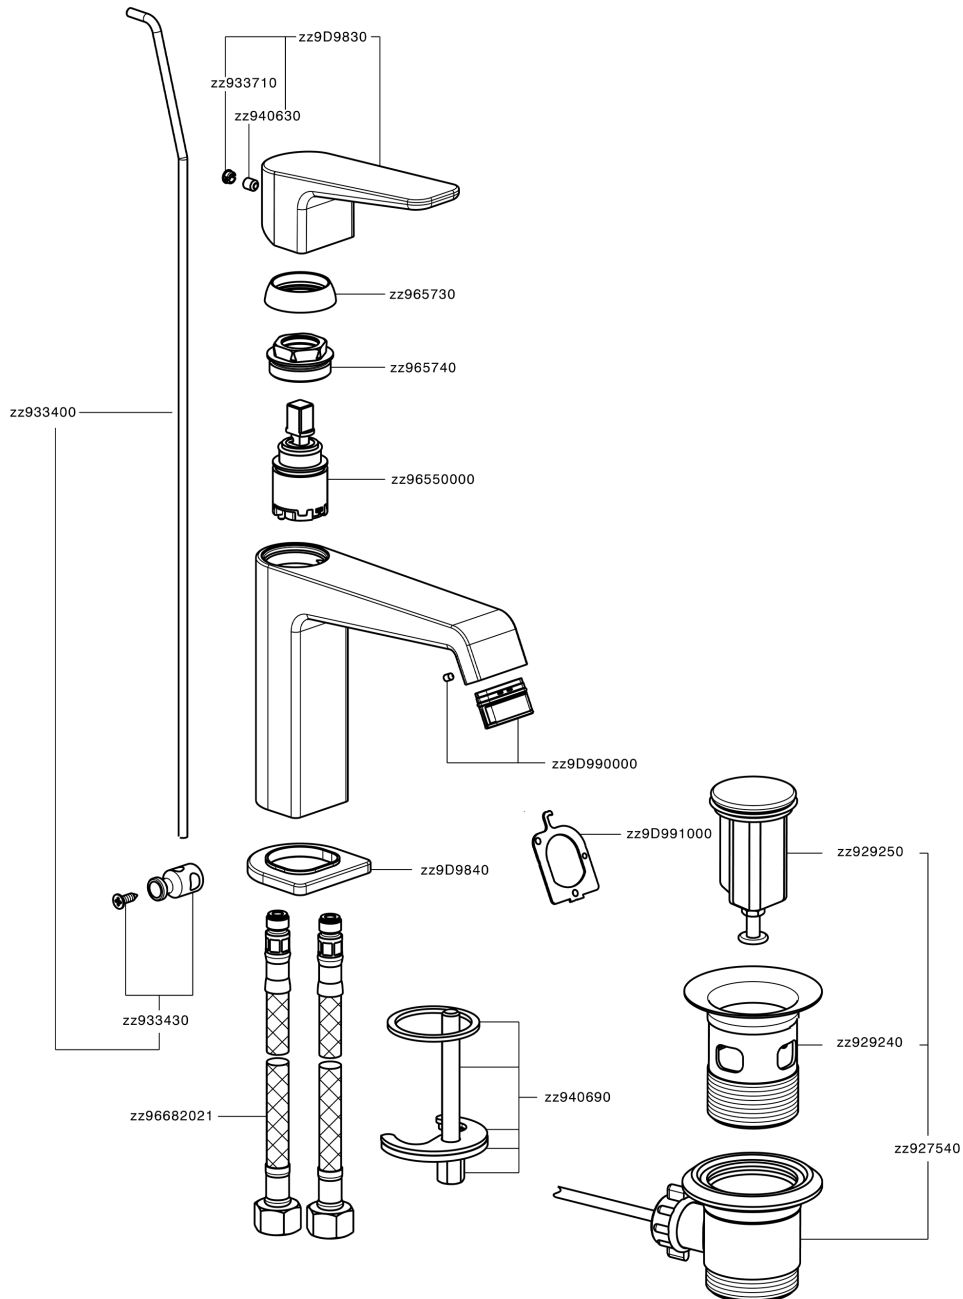

## Single lever 'large' washbasin mixer ROCK&ROLL\_RL000494

MODEL **RL000494**

Single lever 'large' washbasin mixer, with 1"1/4 automatic pop up waste, G.3/8" stainless steel flexible hoses

### CHARACTERISTICS

Cartridge Spare Parts **ZZ96550000**

**25 mm Cartridge**

## Single lever 'large' washbasin mixer ROCK&ROLL\_RL000494

RL000494

<https://en.cisal.it/single-lever-large-washbasin-mixer-rockroll-rl000494>

2026-04-28