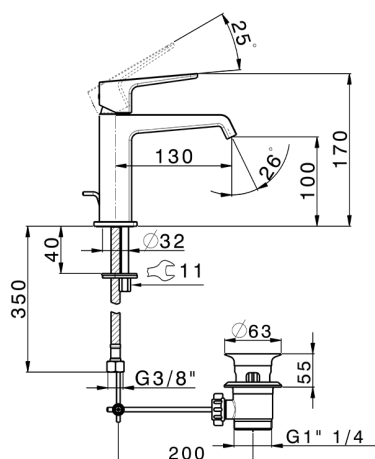

## Single lever 'large' washbasin mixer ROCK&ROLL\_RL000494

MODEL **RL000494**

Single lever 'large' washbasin mixer, with 1"1/4 automatic pop up waste, G.3/8" stainless steel flexible hoses

### CHARACTERISTICS

Cartridge Spare Parts **ZZ96550000**

**25 mm Cartridge**

## Single lever 'large' washbasin mixer ROCK&ROLL\_RL000494

RL000494

<https://en.cisal.it/single-lever-large-washbasin-mixer-rockroll-rl000494>

2026-04-28