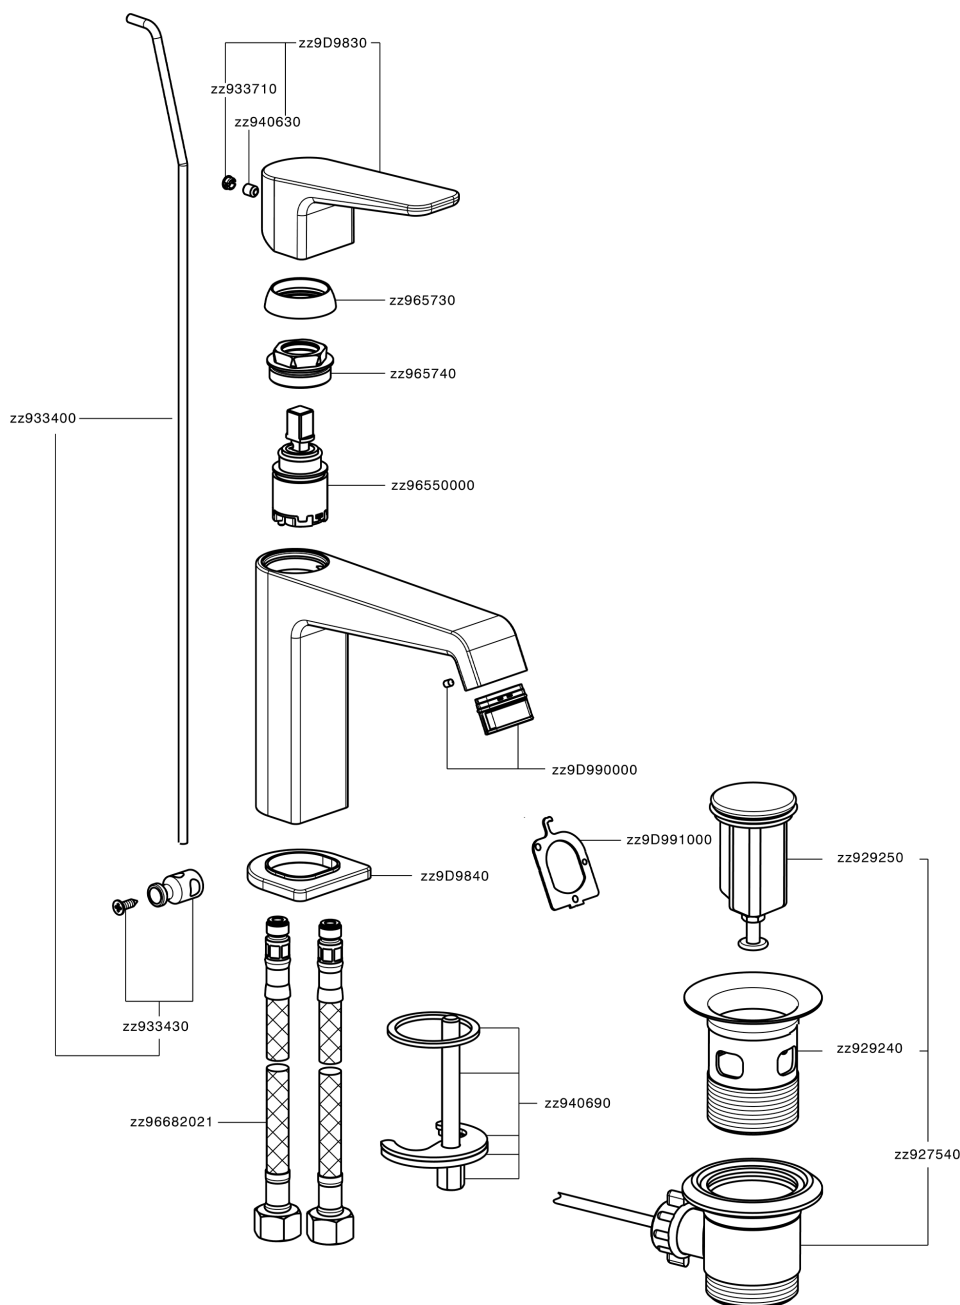

Single lever 'large' washbasin mixer ROCK&ROLL_RL000494

MODEL **RL000494**

Single lever 'large' washbasin mixer, with 1"1/4 automatic pop up waste, G.3/8" stainless steel flexible hoses

AVAILABLE FINISHINGS

-  **21** 21 Chrome
-  **2F** 2F Brushed Nickel
-  **40** 40 Matt Black

CHARACTERISTICS

Cartridge Spare Parts **ZZ96550000**

25 mm Cartridge

Single lever 'large' washbasin mixer ROCK&ROLL_RL000494

RL000494

<https://en.cisal.it/single-lever-large-washbasin-mixer-rockroll-rl000494>

2026-06-13