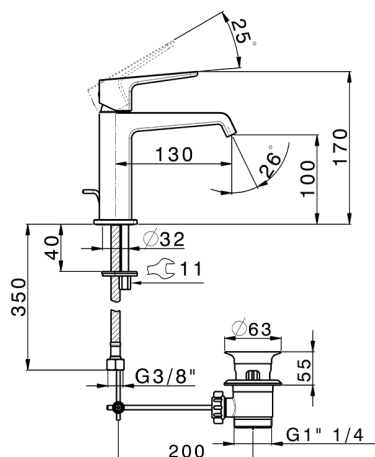

Single lever 'large' washbasin mixer ROCK&ROLL_RL000494

MODEL **RL000494**

Single lever 'large' washbasin mixer, with 1"1/4 automatic pop up waste, G.3/8" stainless steel flexible hoses

AVAILABLE FINISHINGS

-  **21** 21 Chrome
-  **2F** 2F Brushed Nickel
-  **40** 40 Matt Black

CHARACTERISTICS

Cartridge Spare Parts **ZZ96550000**

25 mm Cartridge

Single lever 'large' washbasin mixer ROCK&ROLL_RL000494

RL000494

<https://en.cisal.it/single-lever-large-washbasin-mixer-rockroll-rl000494>

2026-06-13