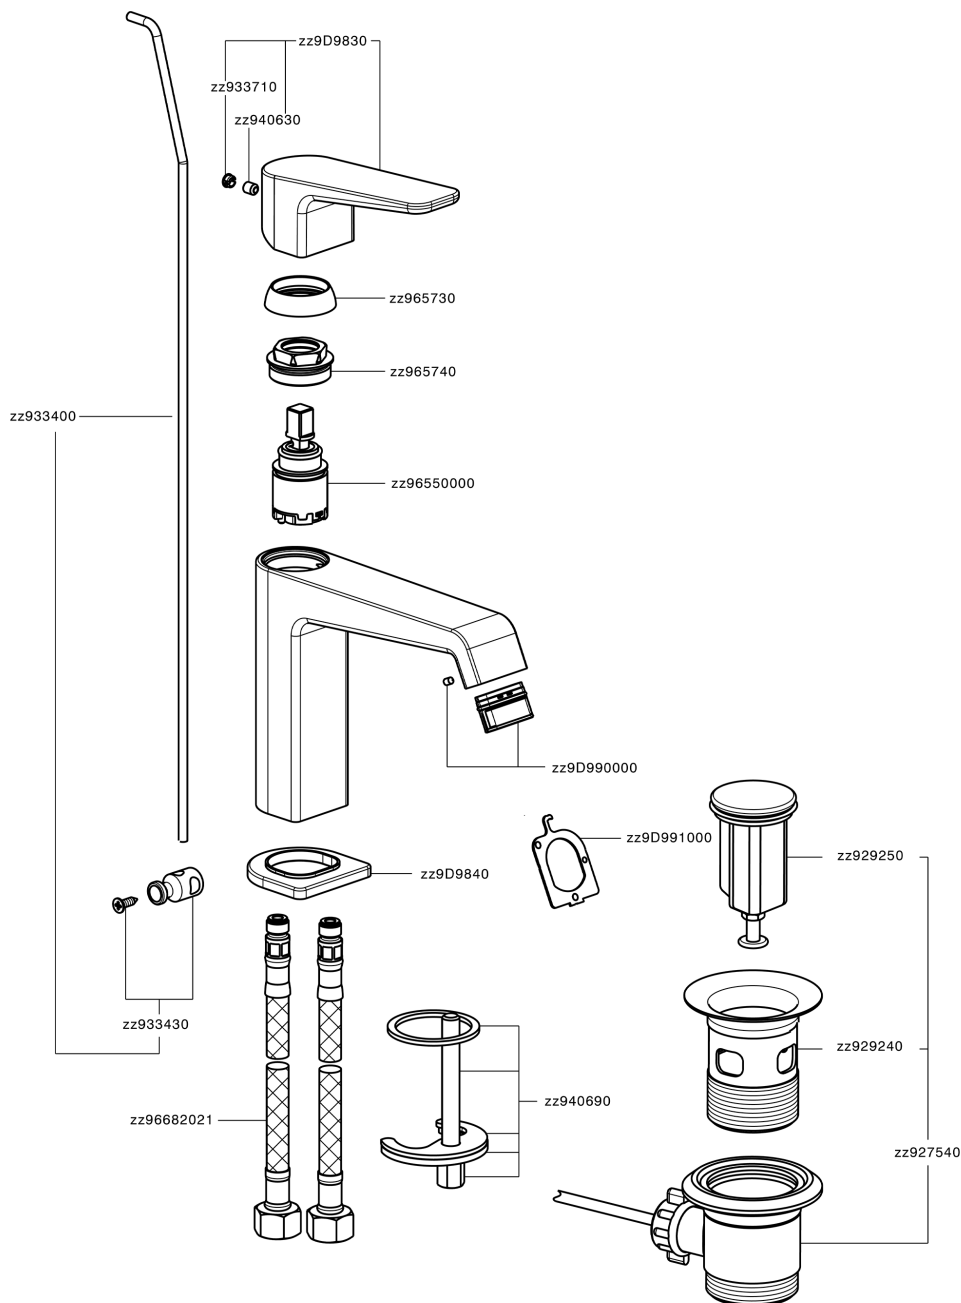

## Single lever 'large' washbasin mixer ROCK&ROLL\_RL000494

RL000494

<https://en.cisal.it/single-lever-large-washbasin-mixer-rockroll-rl000494>

2026-04-30