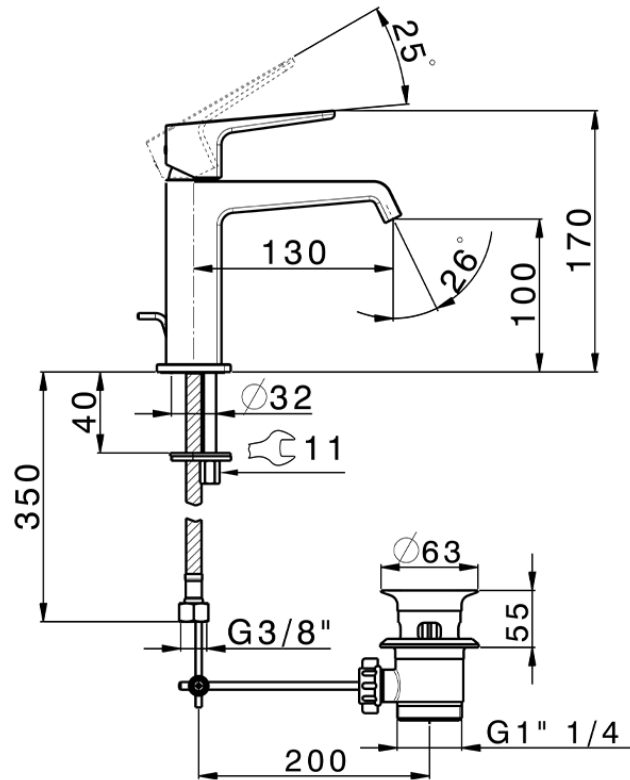

## Single lever 'large' washbasin mixer ROCK&ROLL\_RL000494

RL000494

<https://en.cisal.it/single-lever-large-washbasin-mixer-rockroll-rl000494>

2026-06-13