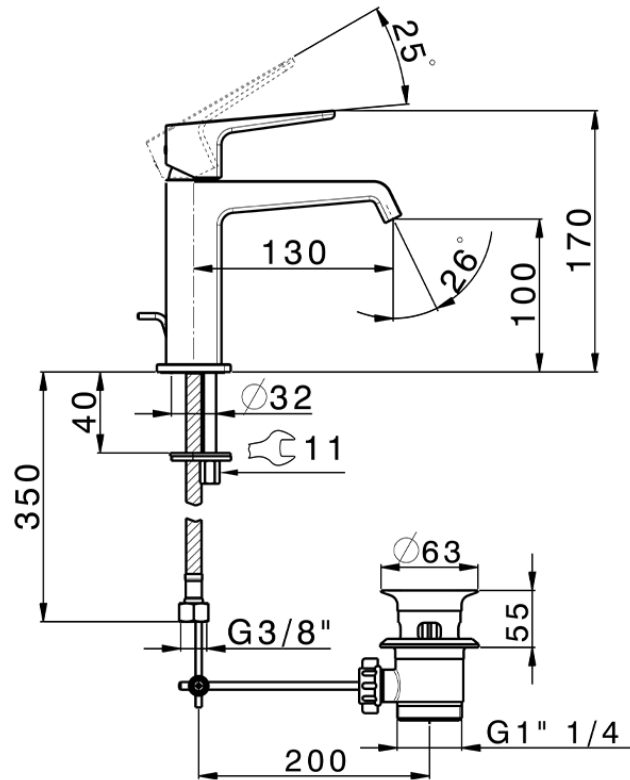

Single lever 'large' washbasin mixer ROCK&ROLL_RL000494

RL000494

<https://en.cisal.it/single-lever-large-washbasin-mixer-rockroll-rl000494>

2026-05-19