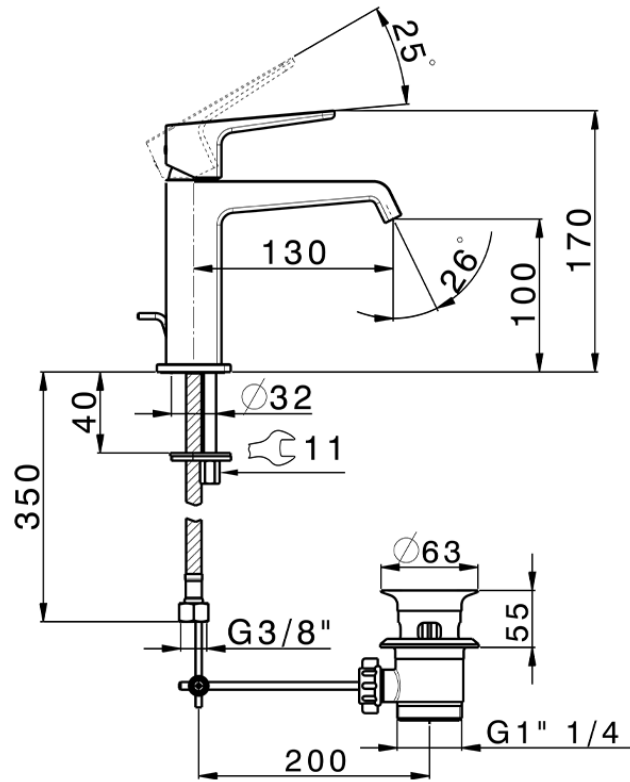

Single lever 'large' washbasin mixer ROCK&ROLL_RL000494

RL000494

<https://en.cisal.it/single-lever-large-washbasin-mixer-rockroll-rl000494>

2026-04-08