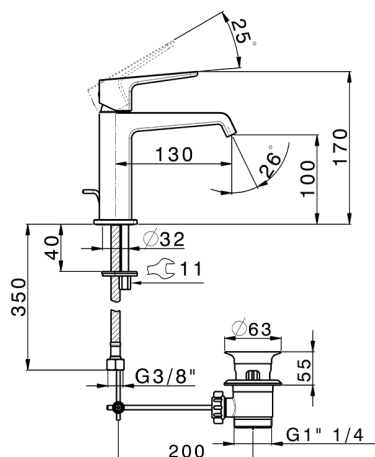

Single lever 'large' washbasin mixer ROCK&ROLL_RL000494

MODEL **RL000494**

Single lever 'large' washbasin mixer, with 1"1/4 automatic pop up waste, G.3/8" stainless steel flexible hoses

AVAILABLE FINISHINGS

-  **21** 21 Chrome
-  **2F** 2F Brushed Nickel
-  **40** 40 Matt Black

CHARACTERISTICS

Cartridge Spare Parts **ZZ96550000**

25 mm Cartridge

Single lever 'large' washbasin mixer ROCK&ROLL_RL000494

RL000494

<https://en.cisal.it/single-lever-large-washbasin-mixer-rockroll-rl000494>

2026-04-28