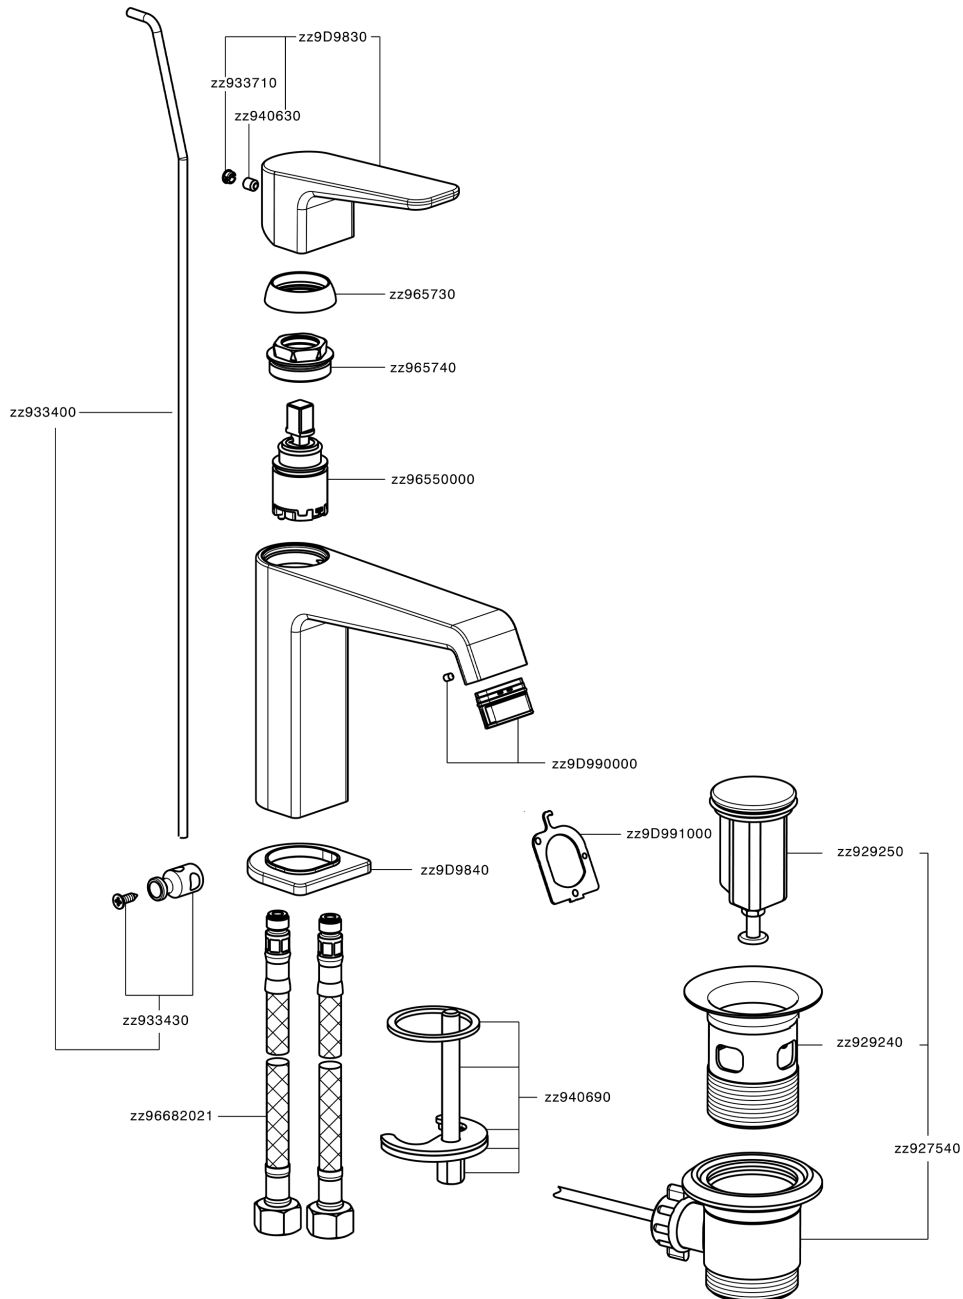

Single lever 'large' washbasin mixer ROCK&ROLL_RL000494

MODEL **RL000494**

Single lever 'large' washbasin mixer, with 1"1/4 automatic pop up waste, G.3/8" stainless steel flexible hoses

AVAILABLE FINISHINGS

-  **21** 21 Chrome
-  **2F** 2F Brushed Nickel
-  **40** 40 Matt Black

CHARACTERISTICS

Cartridge Spare Parts **ZZ96550000**

25 mm Cartridge

Single lever 'large' washbasin mixer ROCK&ROLL_RL000494

RL000494

<https://en.cisal.it/single-lever-large-washbasin-mixer-rockroll-rl000494>

2026-04-28