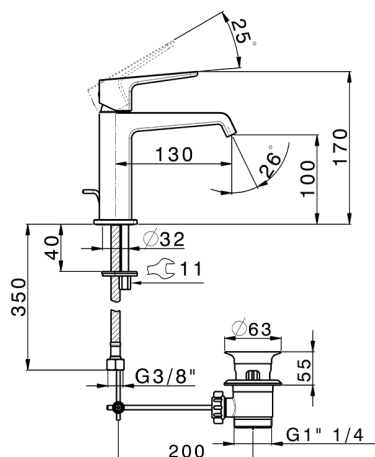

Single lever 'large' washbasin mixer ROCK&ROLL_RL000494

MODEL **RL000494**

Single lever 'large' washbasin mixer, with 1"1/4 automatic pop up waste, G.3/8" stainless steel flexible hoses

AVAILABLE FINISHINGS

-  **21** 21 Chrome
-  **2F** 2F Brushed Nickel
-  **40** 40 Matt Black

CHARACTERISTICS

Cartridge Spare Parts **ZZ96550000**

25 mm Cartridge

Single lever 'large' washbasin mixer ROCK&ROLL_RL000494

RL000494

<https://en.cisal.it/single-lever-large-washbasin-mixer-rockroll-rl000494>

2026-06-14