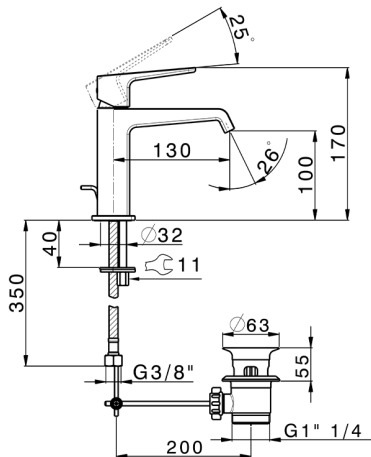

Single lever 'large' washbasin mixer ROCK&ROLL_RL000494

MODEL **RL000494**

Single lever 'large' washbasin mixer, with 1"1/4 automatic pop up waste, G.3/8" stainless steel flexible hoses

AVAILABLE FINISHINGS

-  **21** 21 Chrome
-  **2F** 2F Brushed Nickel
-  **40** 40 Matt Black

CHARACTERISTICS

Cartridge Spare Parts **ZZ96550000**

25 mm Cartridge

Single lever 'large' washbasin mixer ROCK&ROLL_RL000494

RL000494

<https://en.cisal.it/single-lever-large-washbasin-mixer-rockroll-rl000494>

2026-04-08