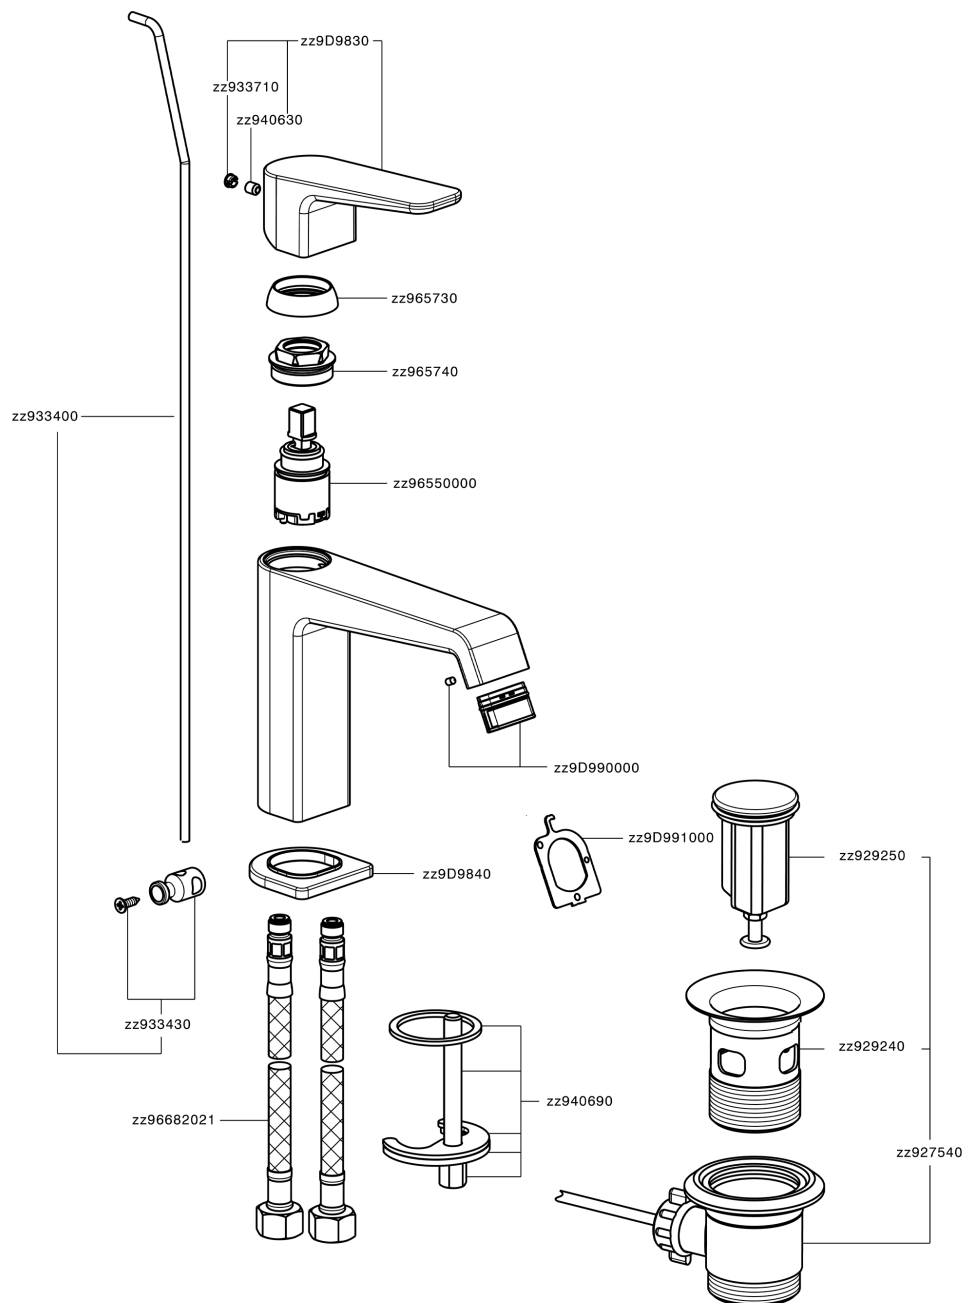

Single lever 'large' washbasin mixer ROCK&ROLL_RL000494

MODEL **RL000494**

Single lever 'large' washbasin mixer, with 1"1/4 automatic pop up waste, G.3/8" stainless steel flexible hoses

AVAILABLE FINISHINGS

-  **21** 21 Chrome
-  **2F** 2F Brushed Nickel
-  **40** 40 Matt Black

CHARACTERISTICS

Cartridge Spare Parts **ZZ96550000**

25 mm Cartridge

Single lever 'large' washbasin mixer ROCK&ROLL_RL000494

RL000494

<https://en.cisal.it/single-lever-large-washbasin-mixer-rockroll-rl000494>

2026-06-14