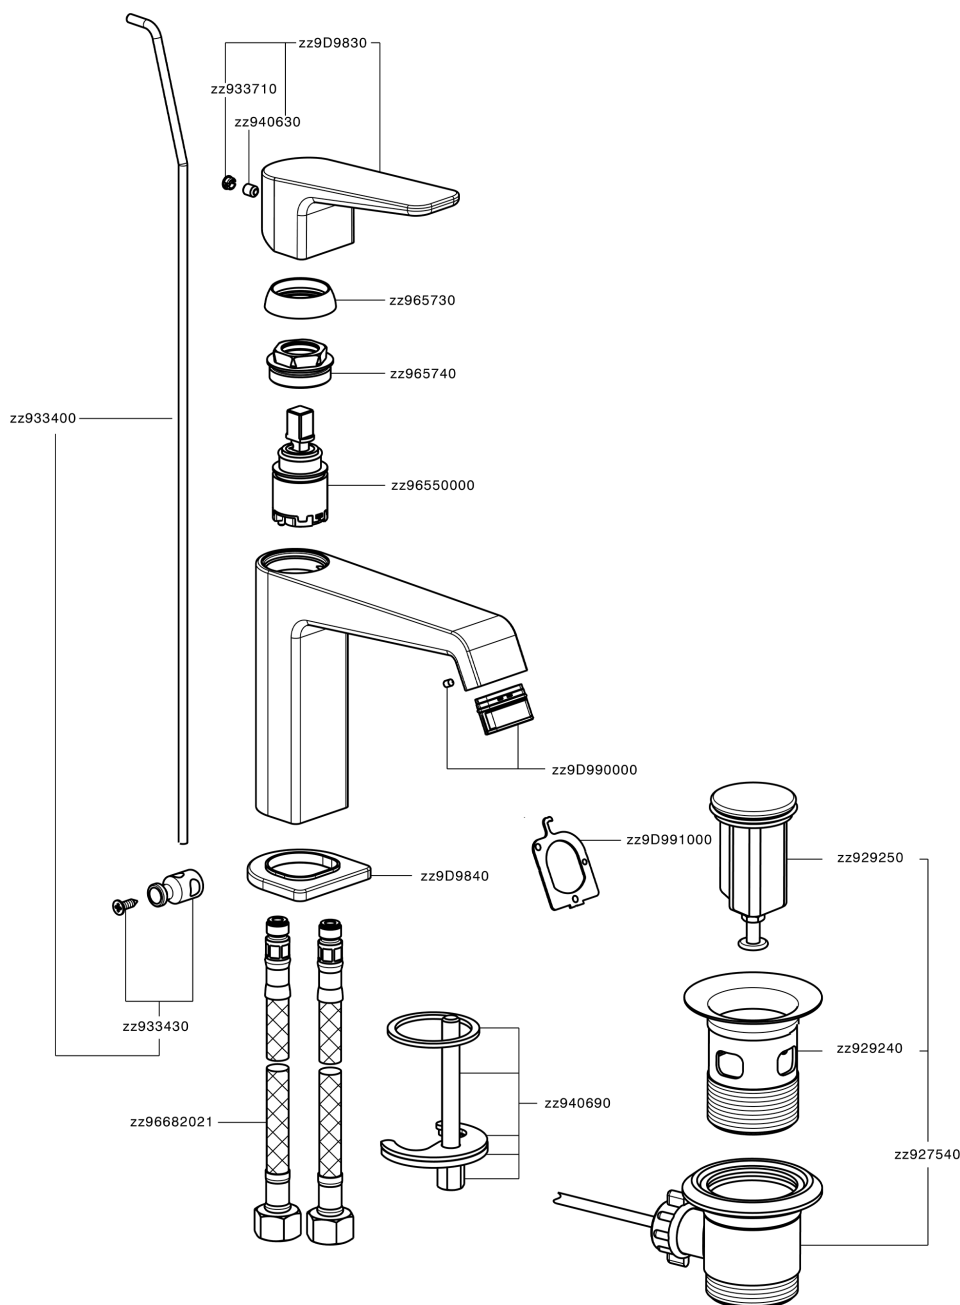

Single lever 'large' washbasin mixer ROCK&ROLL_RL000494

MODEL **RL000494**

Single lever 'large' washbasin mixer, with 1"1/4 automatic pop up waste, G.3/8" stainless steel flexible hoses

AVAILABLE FINISHINGS

-  **21** 21 Chrome
-  **2F** 2F Brushed Nickel
-  **40** 40 Matt Black

CHARACTERISTICS

Cartridge Spare Parts **ZZ96550000**

25 mm Cartridge

Single lever 'large' washbasin mixer ROCK&ROLL_RL000494

RL000494

<https://en.cisal.it/single-lever-large-washbasin-mixer-rockroll-rl000494>

2026-04-08