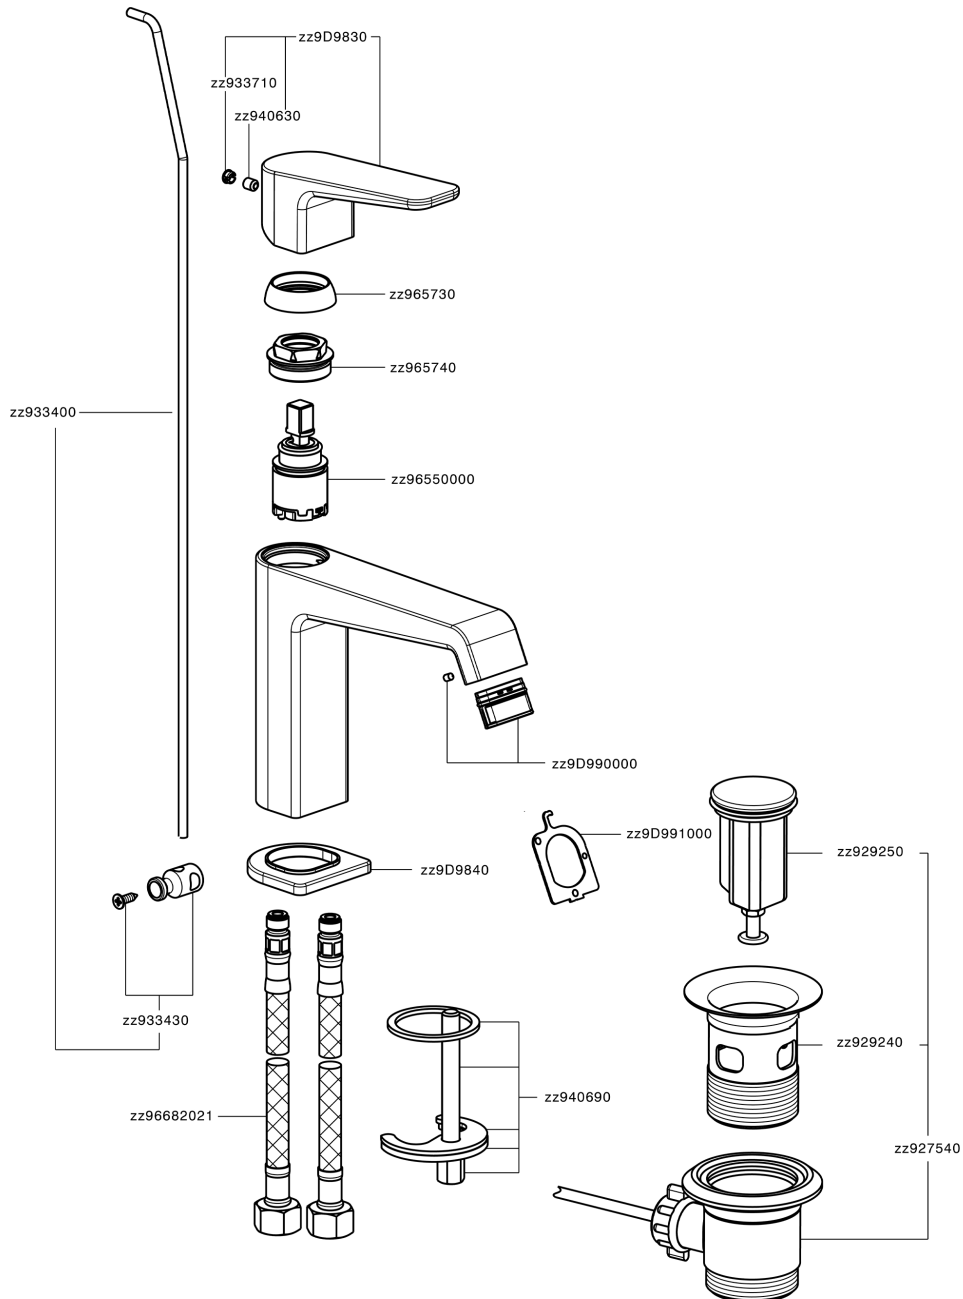

Single lever 'large' washbasin mixer ROCK&ROLL_RL000494

RL000494

<https://en.cisal.it/single-lever-large-washbasin-mixer-rockroll-rl000494>

2026-04-08