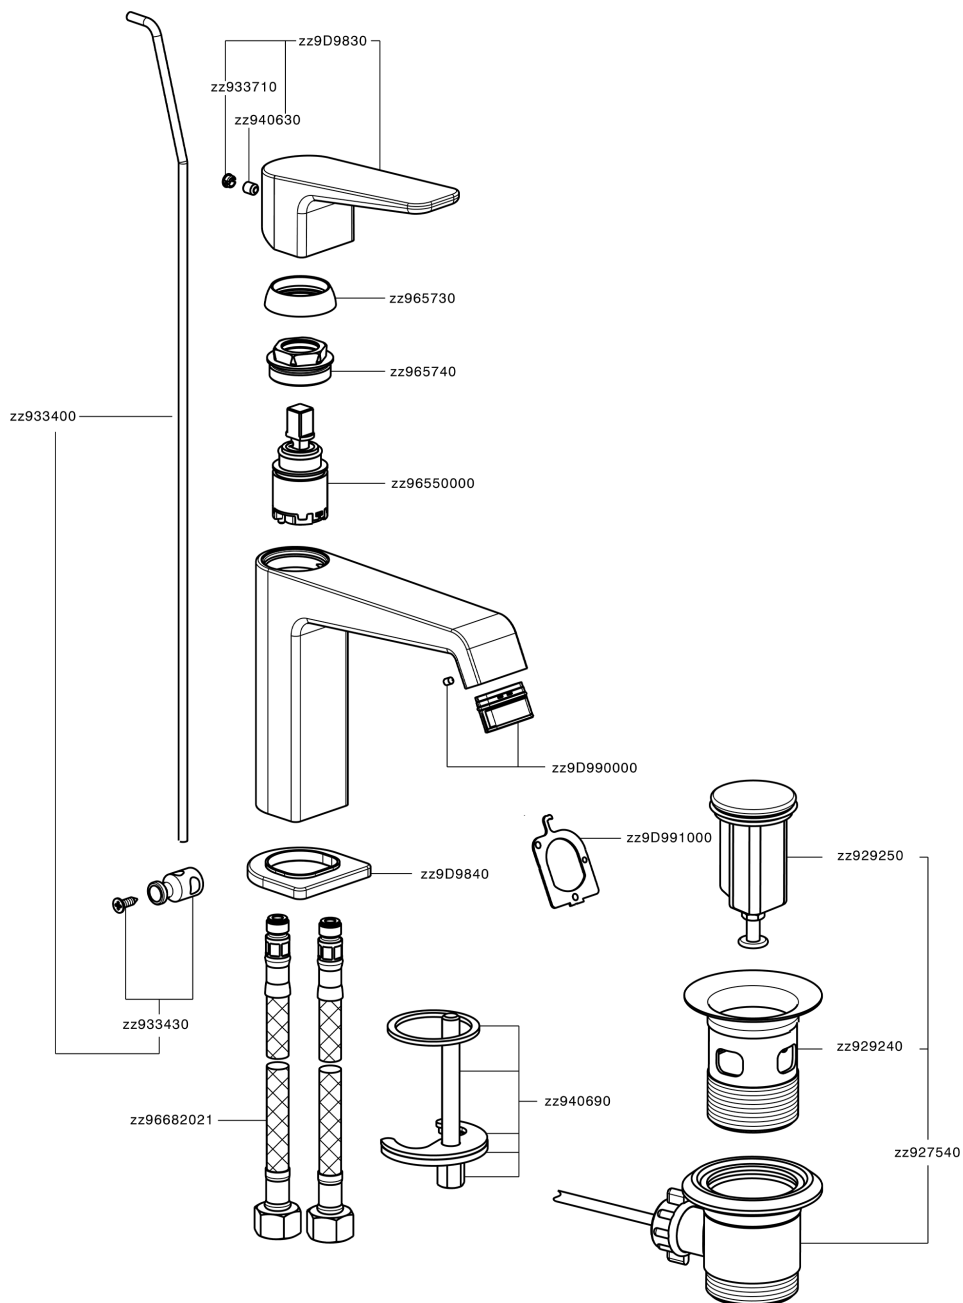

## Single lever 'large' washbasin mixer ROCK&ROLL\_RL000494

RL000494

<https://en.cisal.it/single-lever-large-washbasin-mixer-rockroll-rl000494>

2026-06-14