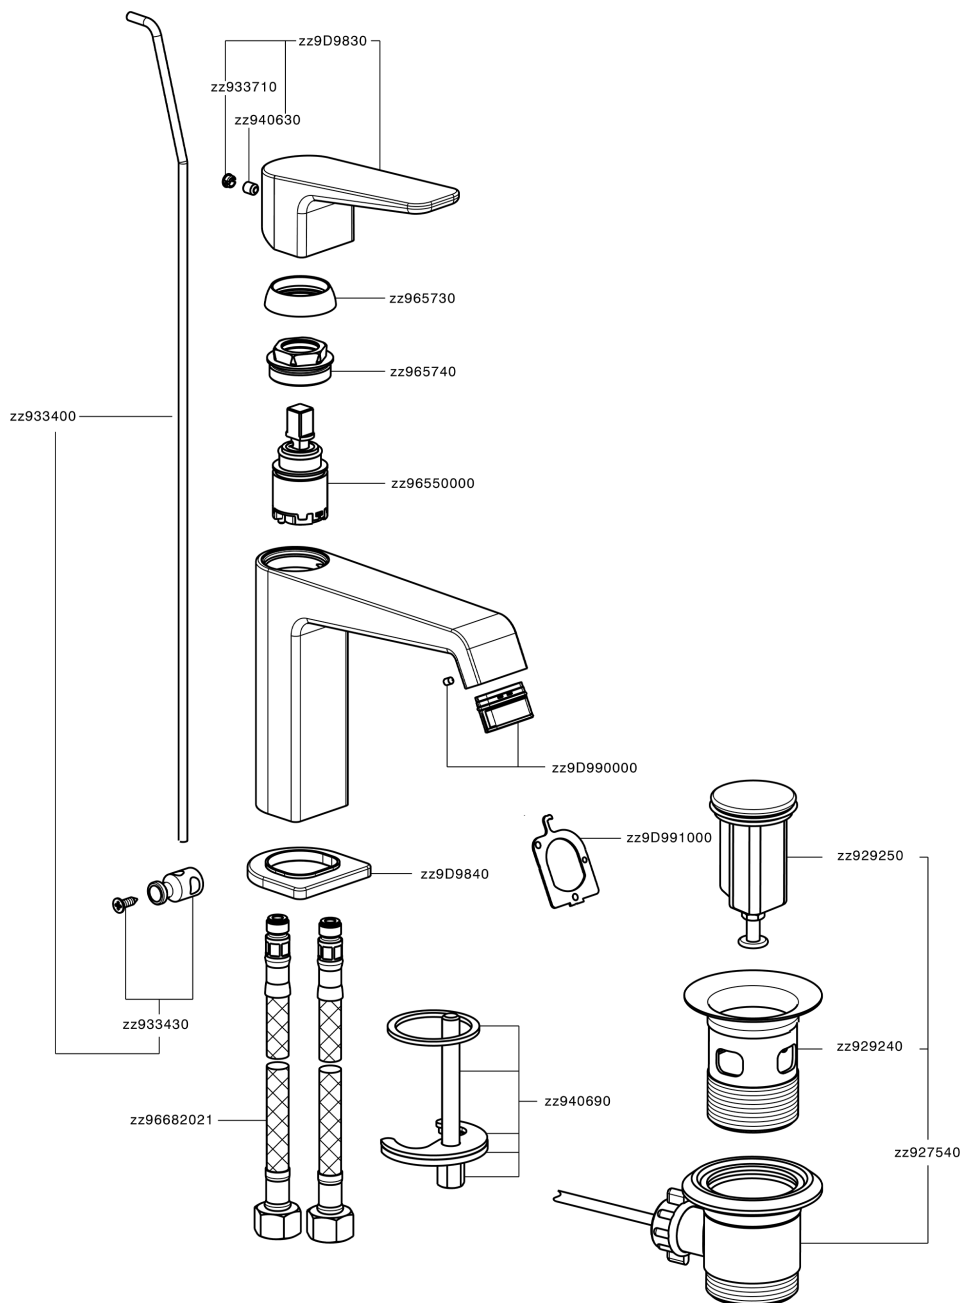

## Single lever 'large' washbasin mixer ROCK&ROLL\_RL000494

RL000494

<https://en.cisal.it/single-lever-large-washbasin-mixer-rockroll-rl000494>

2026-04-29