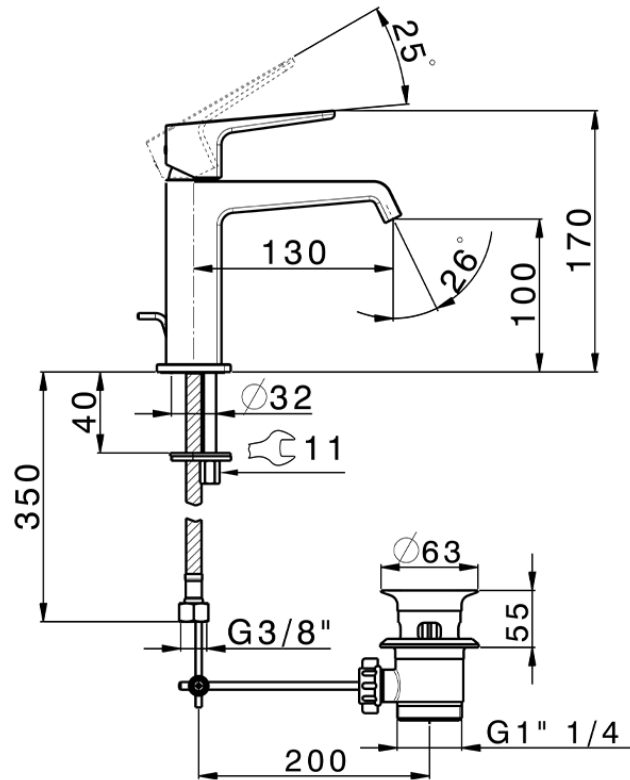

Single lever 'large' washbasin mixer ROCK&ROLL_RL000494

RL000494

<https://en.cisal.it/single-lever-large-washbasin-mixer-rockroll-rl000494>

2026-06-14