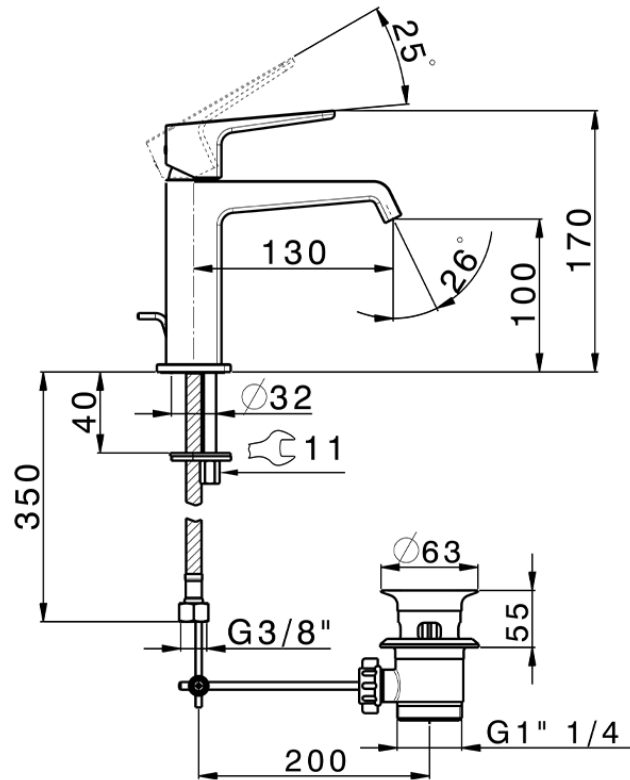

Single lever 'large' washbasin mixer ROCK&ROLL_RL000494

RL000494

<https://en.cisal.it/single-lever-large-washbasin-mixer-rockroll-rl000494>

2026-04-28