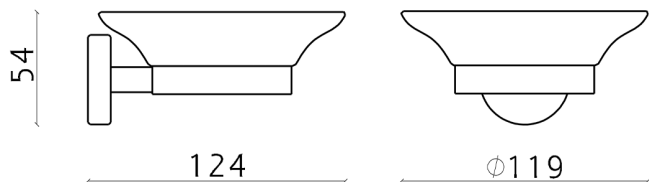

Wall mounted soap-dish XION_XI090601

MODEL **XI090601**

Wall mounted soap-dish, wall mounted with glass tray, Inox AISI 304

AVAILABLE FINISHINGS

D1 D1 Brushed Inox

CHARACTERISTICS

2024-12-21