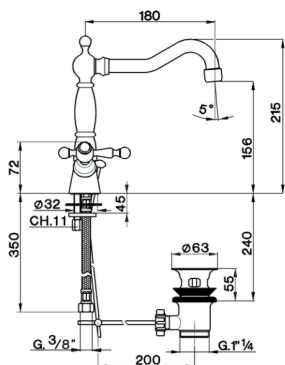

CHARACTERISTICS

2026-06-14