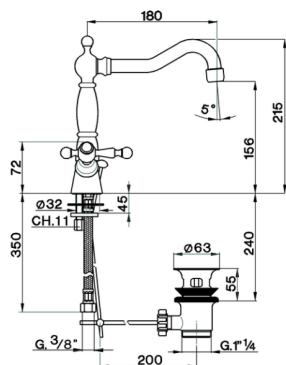

Washbasin mixer ARCANA AMERICA_AA000521

MODEL **AA000521**

Washbasin mixer, with automatic 1"1/4 automatic pop-up waste, G.3/8" stainless steel flexible hoses

AVAILABLE FINISHINGS

-  **21** 21 Chrome
-  **24** 24 Gold
-  **26** 26 Old Copper
-  **27** 27 Old Bronze
-  **2A** 2A Satin Brushed Nickel
-  **74** 74 Chrome/Gold