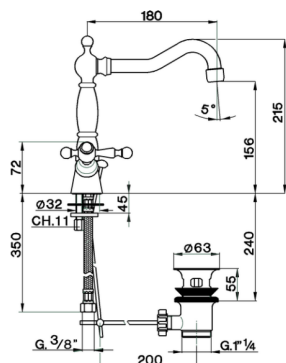

CHARACTERISTICS

2026-04-06