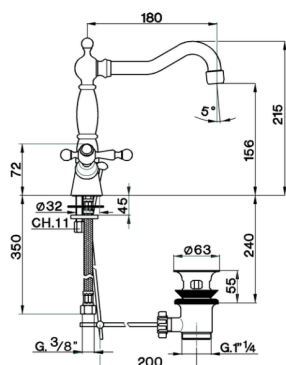

Washbasin mixer ARCANA AMERICA_AA000521

MODEL **AA000521**

Washbasin mixer, with automatic 1"1/4 automatic pop-up waste, G.3/8" stainless steel flexible hoses

AVAILABLE FINISHINGS

-  **21** 21 Chrome
-  **24** 24 Gold
-  **26** 26 Old Copper
-  **27** 27 Old Bronze
-  **2A** 2A Satin Brushed Nickel
-  **74** 74 Chrome/Gold