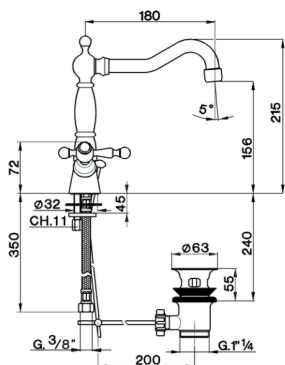

Washbasin mixer ARCANA AMERICA_AA000521

MODEL **AA000521**

Washbasin mixer, with automatic 1"1/4 automatic pop-up waste, G.3/8" stainless steel flexible hoses

AVAILABLE FINISHINGS

- 
21 21 Chrome
- 
24 24 Gold
- 
26 26 Old Copper
- 
27 27 Old Bronze
- 
2A 2A Satin Brushed Nickel
- 
74 74 Chrome/Gold