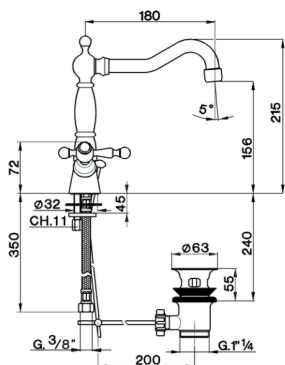

Washbasin mixer ARCANA AMERICA_AA000521

MODEL **AA000521**

Washbasin mixer, with automatic 1"1/4 automatic pop-up waste, G.3/8" stainless steel flexible hoses

AVAILABLE FINISHINGS

-  **21** 21 Chrome
-  **24** 24 Gold
-  **26** 26 Old Copper
-  **27** 27 Old Bronze
-  **2A** 2A Satin Brushed Nickel
-  **74** 74 Chrome/Gold