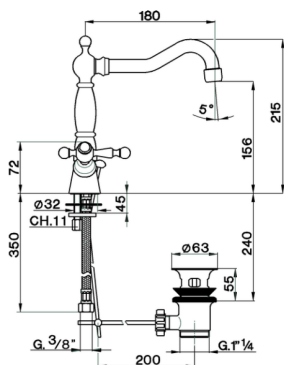

CHARACTERISTICS

2026-07-03