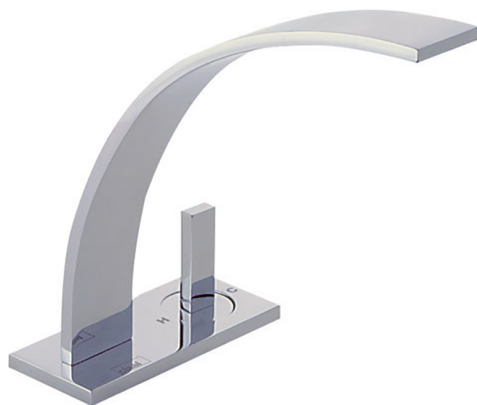

Single lever 2-holes washbasin mixer WAVE_WA006520

MODEL **WA006520**

Single lever 2-holes washbasin mixer, without automatic pop-up waste, G.3/8" stainless steel flexible hose

AVAILABLE FINISHINGS

-  **21** 21 Chrome
-  **2F** 2F Brushed Nickel
-  **2Q** 2Q Black Titanium

CHARACTERISTICS

Cartridge Spare Parts **ZZ93197000**

38mm Joystick single-lever cartridge

2026-04-24