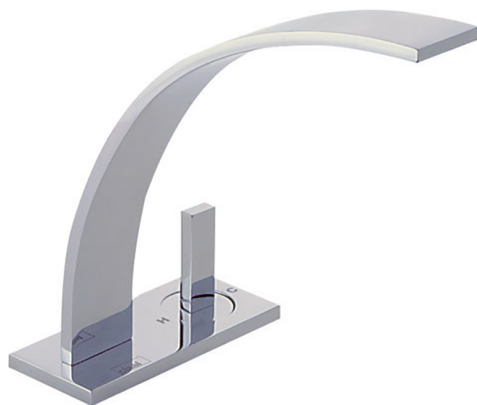

Single lever 2-holes washbasin mixer WAVE_WA006520

MODEL **WA006520**

Single lever 2-holes washbasin mixer, without automatic pop-up waste, G.3/8" stainless steel flexible hose

AVAILABLE FINISHINGS

-  **21** 21 Chrome
-  **2F** 2F Brushed Nickel
-  **2Q** 2Q Black Titanium

CHARACTERISTICS

Cartridge Spare Parts **ZZ93197000**

38mm Joystick single-lever cartridge

2026-06-05