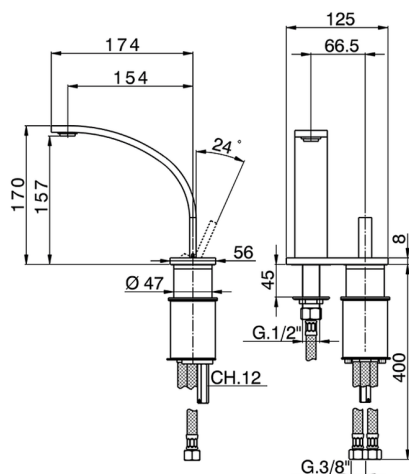

Single lever 2-holes washbasin mixer WAVE_WA006520

MODEL **WA006520**

Single lever 2-holes washbasin mixer, without automatic pop-up waste, G.3/8" stainless steel flexible hose

AVAILABLE FINISHINGS

-  **21** 21 Chrome
-  **2F** 2F Brushed Nickel
-  **2Q** 2Q Black Titanium

CHARACTERISTICS

Cartridge Spare Parts **ZZ93197000**

38mm Joystick single-lever cartridge

2026-04-24