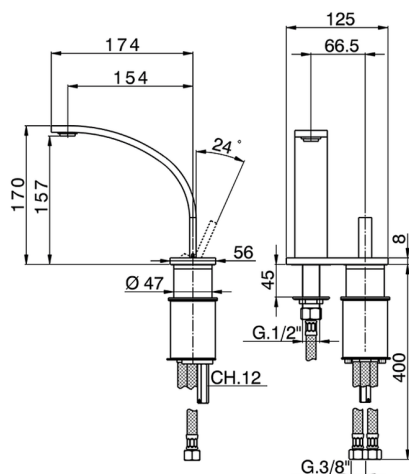

## Single lever 2-holes washbasin mixer WAVE\_WA006520

MODEL **WA006520**

Single lever 2-holes washbasin mixer, without automatic pop-up waste, G.3/8" stainless steel flexible hose

### CHARACTERISTICS

Cartridge Spare Parts **ZZ93197000**

**38mm Joystick single-lever cartridge**

2026-04-28