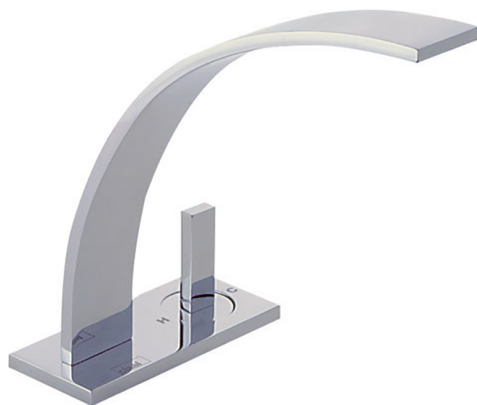

Single lever 2-holes washbasin mixer WAVE_WA006520

MODEL **WA006520**

Single lever 2-holes washbasin mixer, without automatic pop-up waste, G.3/8" stainless steel flexible hose

AVAILABLE FINISHINGS

-  **21** 21 Chrome
-  **2F** 2F Brushed Nickel
-  **2Q** 2Q Black Titanium

CHARACTERISTICS

Cartridge Spare Parts **ZZ93197000**

38mm Joystick single-lever cartridge

2026-04-04