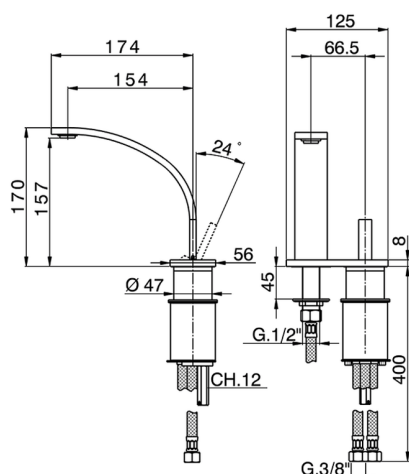

Single lever 2-holes washbasin mixer WAVE_WA006520

MODEL **WA006520**

Single lever 2-holes washbasin mixer, without automatic pop-up waste, G.3/8" stainless steel flexible hose

AVAILABLE FINISHINGS

-  **21** 21 Chrome
-  **2F** 2F Brushed Nickel
-  **2Q** 2Q Black Titanium

CHARACTERISTICS

Cartridge Spare Parts **ZZ93197000**

38mm Joystick single-lever cartridge

2026-04-04