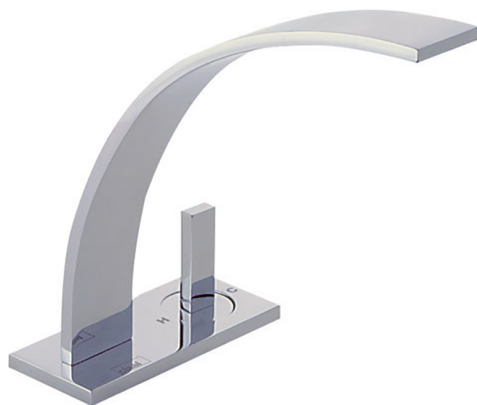

## Single lever 2-holes washbasin mixer WAVE\_WA006520

MODEL **WA006520**

Single lever 2-holes washbasin mixer, without automatic pop-up waste, G.3/8" stainless steel flexible hose

### AVAILABLE FINISHINGS

-  **21** 21 Chrome
-  **2F** 2F Brushed Nickel
-  **2Q** 2Q Black Titanium

### CHARACTERISTICS

Cartridge Spare Parts **ZZ93197000**

**38mm Joystick single-lever cartridge**

2026-04-28