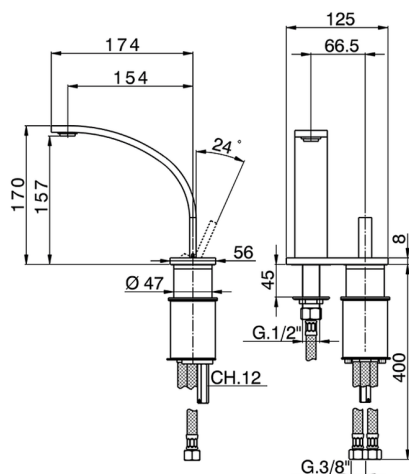

Single lever 2-holes washbasin mixer WAVE_WA006520

MODEL **WA006520**

Single lever 2-holes washbasin mixer, without automatic pop-up waste, G.3/8" stainless steel flexible hose

AVAILABLE FINISHINGS

-  **21** 21 Chrome
-  **2F** 2F Brushed Nickel
-  **2Q** 2Q Black Titanium

CHARACTERISTICS

Cartridge Spare Parts **ZZ93197000**

38mm Joystick single-lever cartridge

2026-06-05