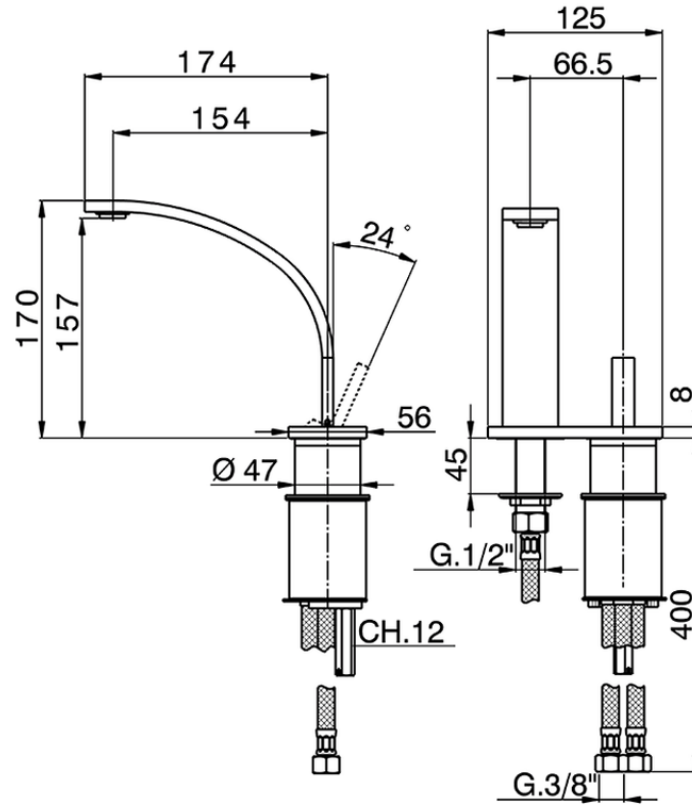

Single lever 2-holes washbasin mixer WAVE_WA006520

WA006520

<https://en.cisal.it/single-lever-2-holes-washbasin-mixer-wave-wa006520>

2026-06-24