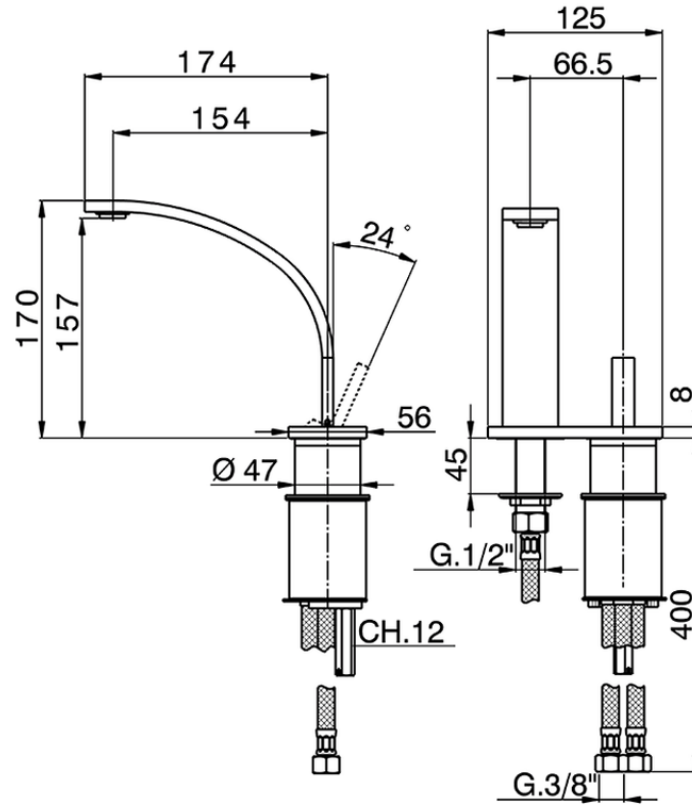

Single lever 2-holes washbasin mixer WAVE_WA006520

WA006520

<https://en.cisal.it/single-lever-2-holes-washbasin-mixer-wave-wa006520>

2026-05-15