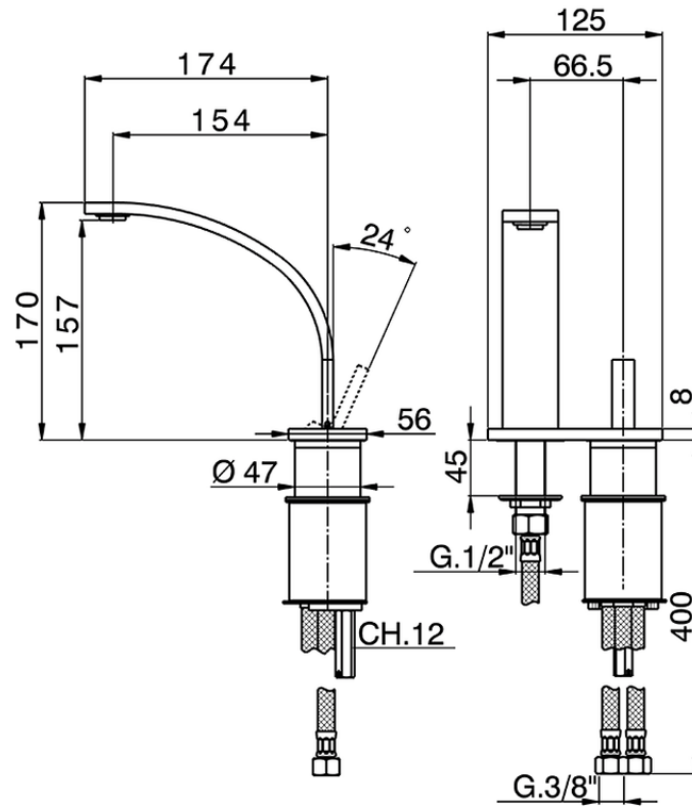

Single lever 2-holes washbasin mixer WAVE_WA006520

WA006520

<https://en.cisal.it/single-lever-2-holes-washbasin-mixer-wave-wa006520>

2026-04-24