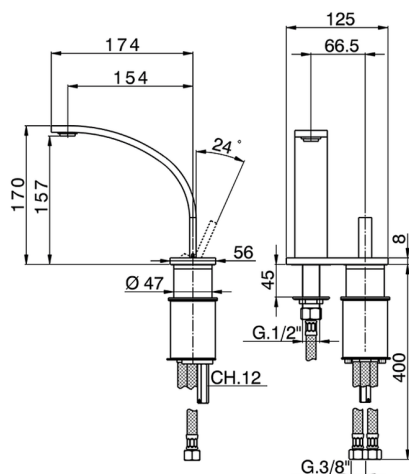

## Single lever 2-holes washbasin mixer WAVE\_WA006520

MODEL **WA006520**

Single lever 2-holes washbasin mixer, without automatic pop-up waste, G.3/8" stainless steel flexible hose

### CHARACTERISTICS

Cartridge Spare Parts **ZZ93197000**

**38mm Joystick single-lever cartridge**

2026-05-15