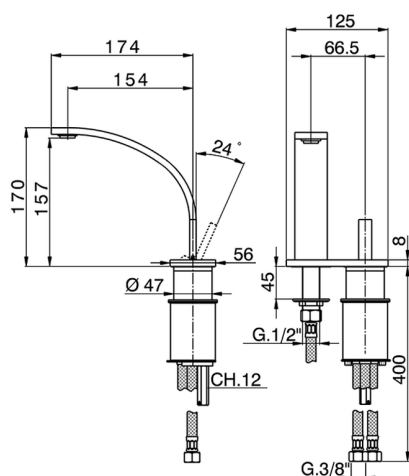

Single lever 2-holes washbasin mixer **WAVE_WA006520**

MODEL **WA006520**

Single lever 2-holes washbasin mixer, without automatic pop-up waste, G.3/8" stainless steel flexible hose

AVAILABLE FINISHINGS

-  **21** 21 Chrome
-  **2F** 2F Brushed Nickel
-  **2Q** 2Q Black Titanium

CHARACTERISTICS

Cartridge Spare Parts **ZZ93197000**

38mm Joystick single-lever cartridge

2026-04-04