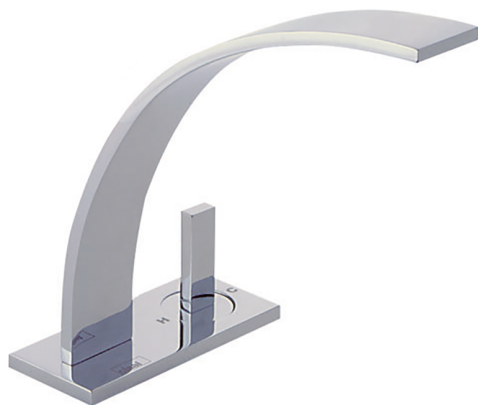

## Single lever 2-holes washbasin mixer WAVE\_WA006520

MODEL **WA006520**

Single lever 2-holes washbasin mixer, without automatic pop-up waste, G.3/8" stainless steel flexible hose

### AVAILABLE FINISHINGS

-  **21** 21 Chrome
-  **2F** 2F Brushed Nickel
-  **2Q** 2Q Black Titanium

### CHARACTERISTICS

Cartridge Spare Parts **ZZ93197000**

**38mm Joystick single-lever cartridge**

2026-05-15