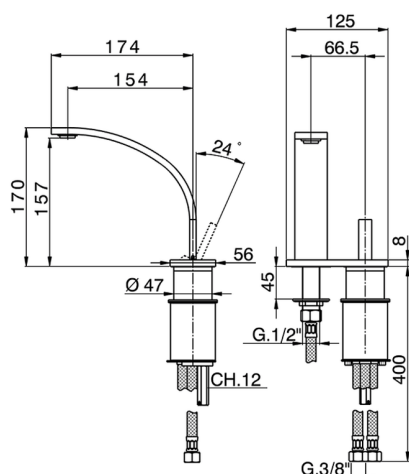

Single lever 2-holes washbasin mixer WAVE_WA006520

MODEL **WA006520**

Single lever 2-holes washbasin mixer, without automatic pop-up waste, G.3/8" stainless steel flexible hose

AVAILABLE FINISHINGS

-  **21** 21 Chrome
-  **2F** 2F Brushed Nickel
-  **2Q** 2Q Black Titanium

CHARACTERISTICS

Cartridge Spare Parts **ZZ93197000**

38mm Joystick single-lever cartridge

2026-06-05