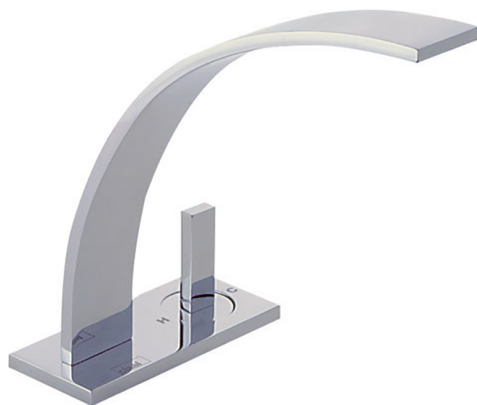

Single lever 2-holes washbasin mixer **WAVE_WA006520**

MODEL **WA006520**

Single lever 2-holes washbasin mixer, without automatic pop-up waste, G.3/8" stainless steel flexible hose

AVAILABLE FINISHINGS

-  **21** 21 Chrome
-  **2F** 2F Brushed Nickel
-  **2Q** 2Q Black Titanium

CHARACTERISTICS

Cartridge Spare Parts **ZZ93197000**

38mm Joystick single-lever cartridge

2026-04-04