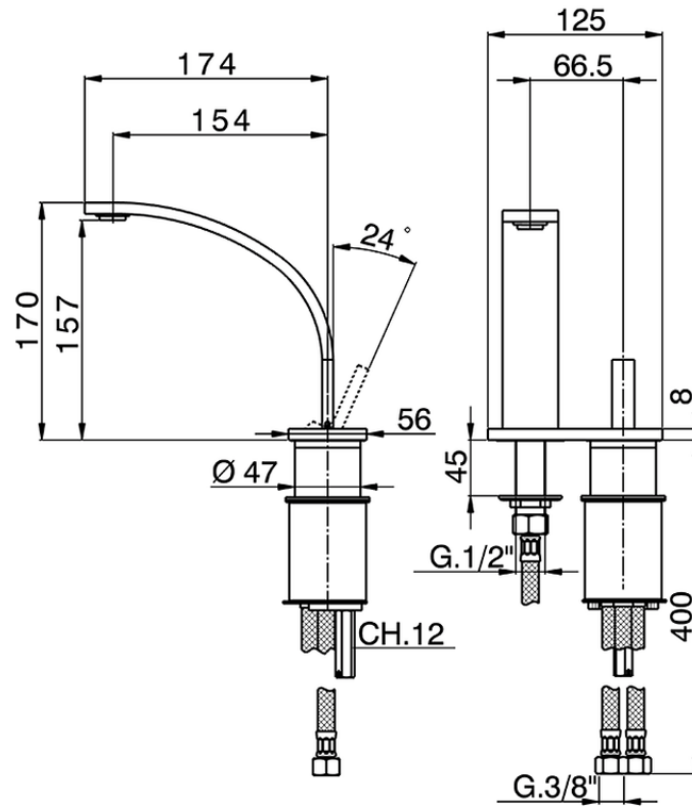

Single lever 2-holes washbasin mixer WAVE_WA006520

WA006520

<https://en.cisal.it/single-lever-2-holes-washbasin-mixer-wave-wa006520>

2026-06-05