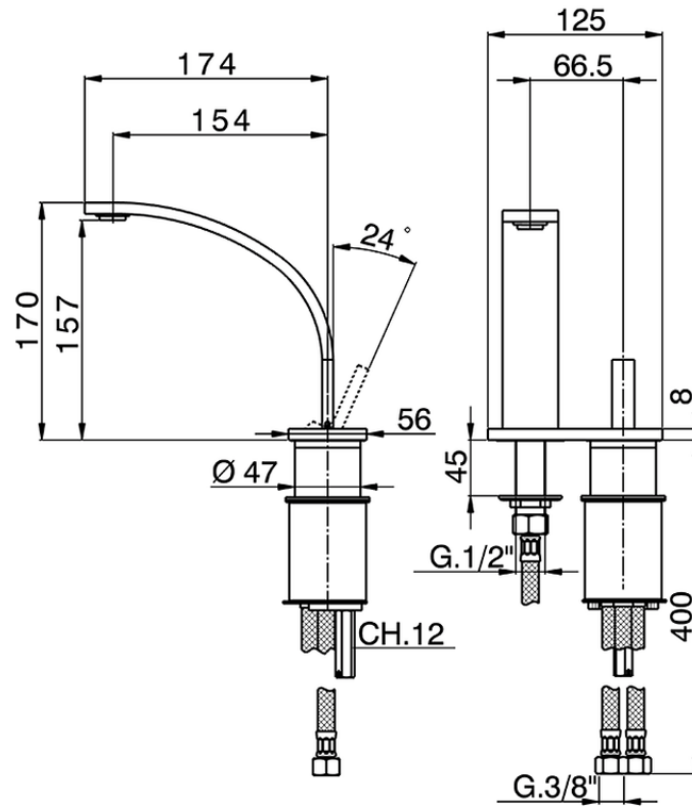

Single lever 2-holes washbasin mixer WAVE_WA006520

WA006520

<https://en.cisal.it/single-lever-2-holes-washbasin-mixer-wave-wa006520>

2026-05-15