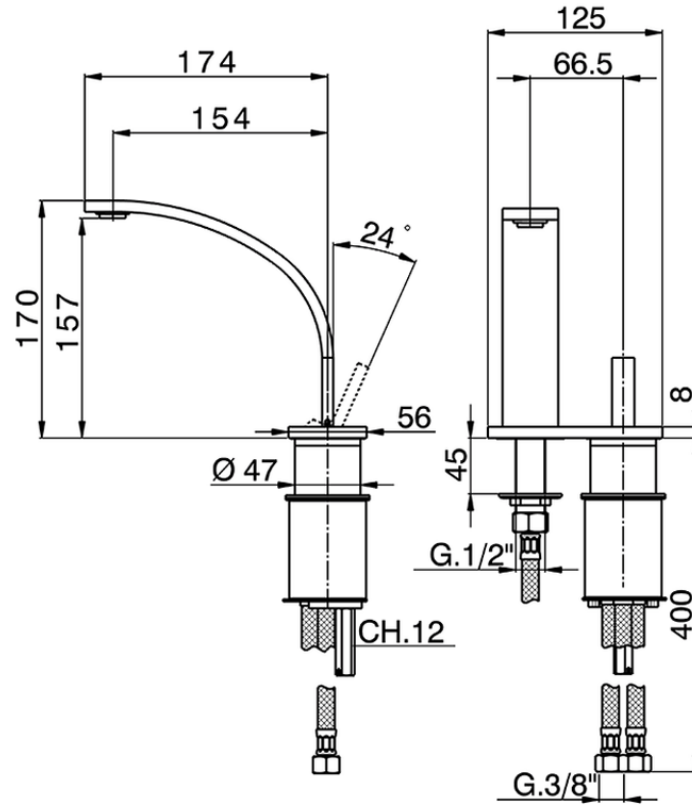

Single lever 2-holes washbasin mixer WAVE_WA006520

WA006520

<https://en.cisal.it/single-lever-2-holes-washbasin-mixer-wave-wa006520>

2026-04-25