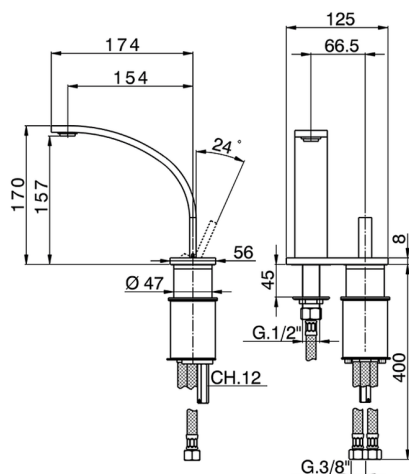

## Single lever 2-holes washbasin mixer WAVE\_WA006520

MODEL **WA006520**

Single lever 2-holes washbasin mixer, without automatic pop-up waste, G.3/8" stainless steel flexible hose

### CHARACTERISTICS

Cartridge Spare Parts **ZZ93197000**

**38mm Joystick single-lever cartridge**

2026-06-25