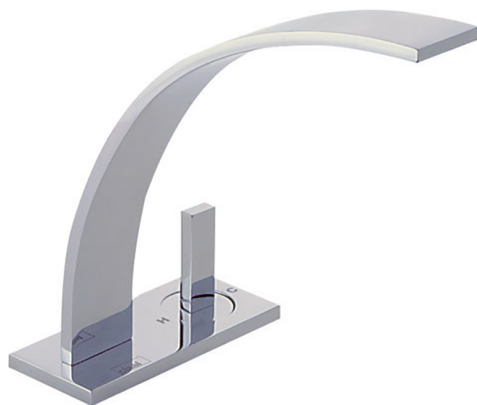

Single lever 2-holes washbasin mixer WAVE_WA006520

MODEL **WA006520**

Single lever 2-holes washbasin mixer, without automatic pop-up waste, G.3/8" stainless steel flexible hose

AVAILABLE FINISHINGS

-  **21** 21 Chrome
-  **2F** 2F Brushed Nickel
-  **2Q** 2Q Black Titanium

CHARACTERISTICS

Cartridge Spare Parts **ZZ93197000**

38mm Joystick single-lever cartridge

2026-06-04