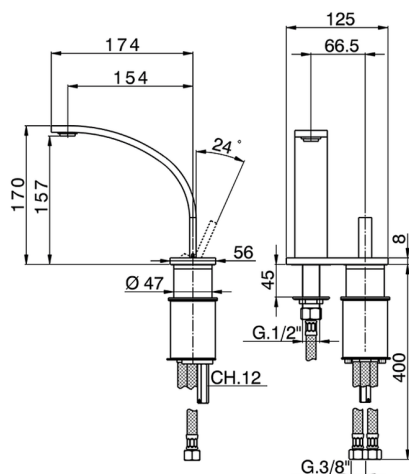

Single lever 2-holes washbasin mixer WAVE_WA006520

MODEL **WA006520**

Single lever 2-holes washbasin mixer, without automatic pop-up waste, G.3/8" stainless steel flexible hose

AVAILABLE FINISHINGS

-  **21** 21 Chrome
-  **2F** 2F Brushed Nickel
-  **2Q** 2Q Black Titanium

CHARACTERISTICS

Cartridge Spare Parts **ZZ93197000**

38mm Joystick single-lever cartridge

2026-06-04