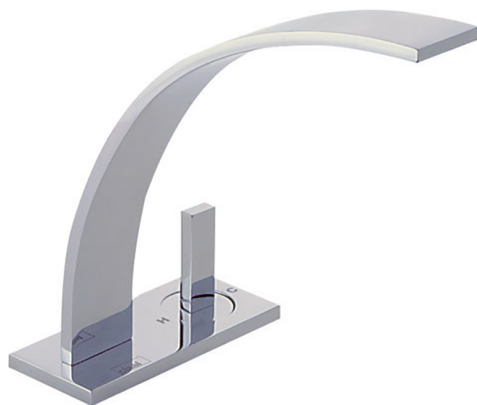

## Single lever 2-holes washbasin mixer WAVE\_WA006520

MODEL **WA006520**

Single lever 2-holes washbasin mixer, without automatic pop-up waste, G.3/8" stainless steel flexible hose

### AVAILABLE FINISHINGS

-  **21** 21 Chrome
-  **2F** 2F Brushed Nickel
-  **2Q** 2Q Black Titanium

### CHARACTERISTICS

Cartridge Spare Parts **ZZ93197000**

**38mm Joystick single-lever cartridge**

2026-06-25