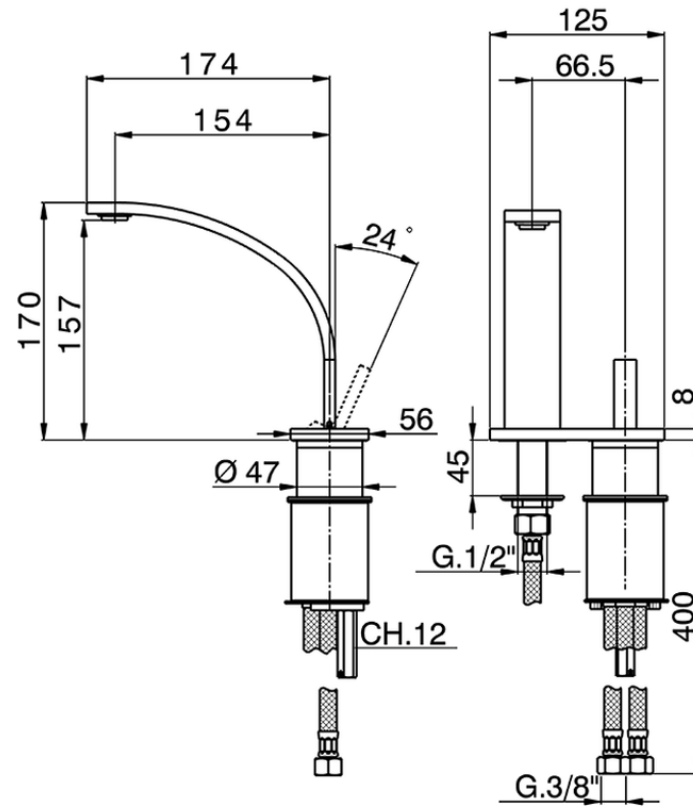

Single lever 2-holes washbasin mixer WAVE_WA006520

WA006520

<https://en.cisal.it/single-lever-2-holes-washbasin-mixer-wave-wa006520>

2026-06-05