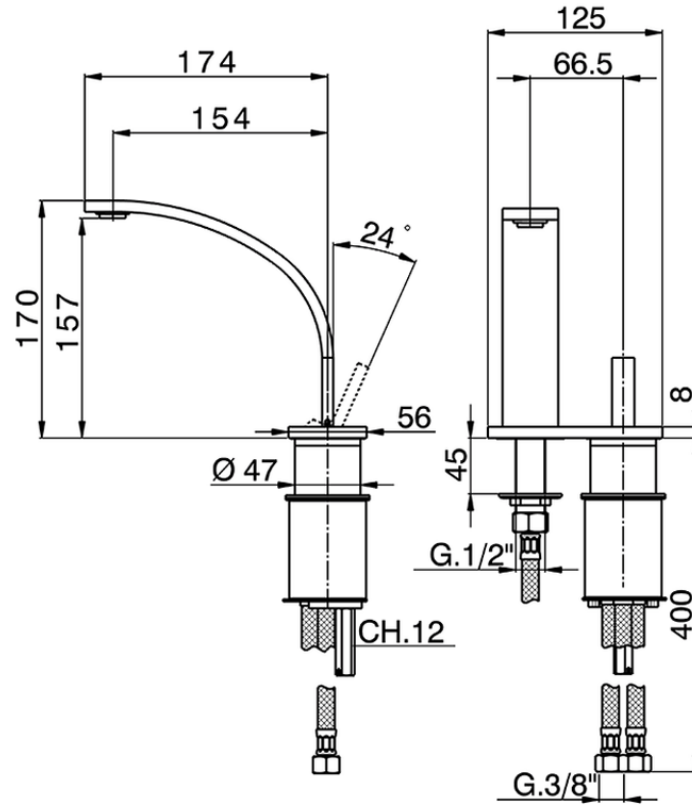

Single lever 2-holes washbasin mixer WAVE_WA006520

WA006520

<https://en.cisal.it/single-lever-2-holes-washbasin-mixer-wave-wa006520>

2026-06-25