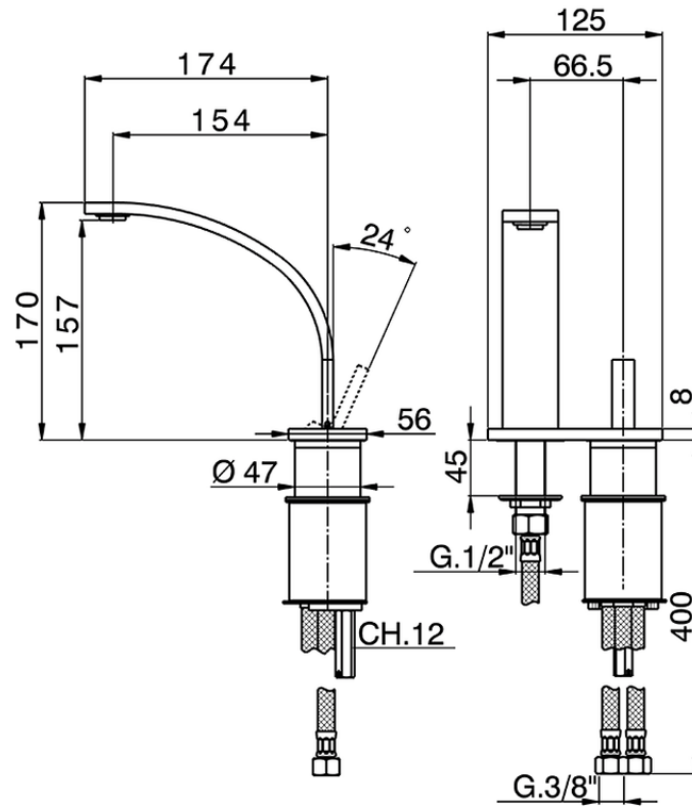

Single lever 2-holes washbasin mixer WAVE_WA006520

WA006520

<https://en.cisal.it/single-lever-2-holes-washbasin-mixer-wave-wa006520>

2026-04-04