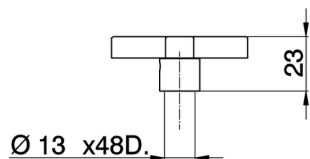

Handle Barcelona Quad SPARE PARTS_ZZ945990

MODEL **ZZ945990**

Handle Barcelona Quad,for one hole mixers

AVAILABLE FINISHINGS

21 21 Chrome

2A 2A Satin Brushed Nickel

CHARACTERISTICS

2024-12-22