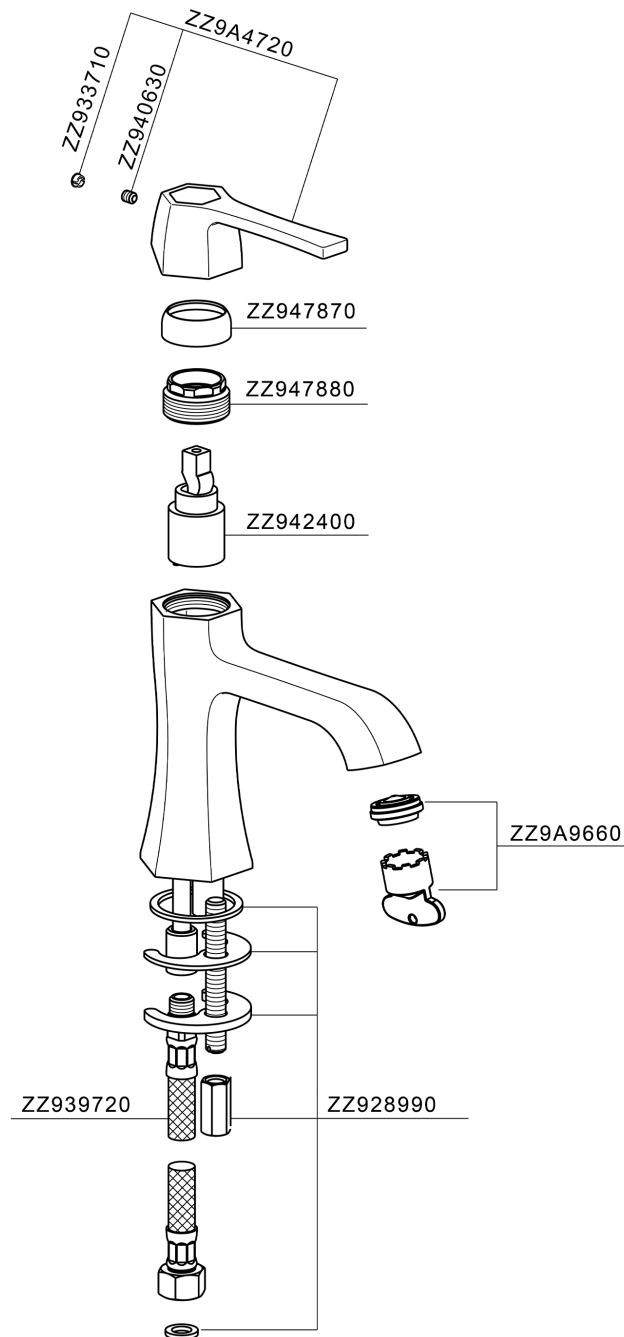

Single lever washbasin mixer **CH000544**

MODEL **CH000544**

Single lever washbasin mixer, without pop-up waste, G.3/8" stainless steel flexible hose

AVAILABLE FINISHINGS

- 
6T 6T Chrome/Matt Black
- 
7C 7C Gold/Matt Black
- 
7D 7D Polished Nickel/Matt Black
- 
7E 7E Rose Gold/Matt Black

CHARACTERISTICS

Cartridge Spare Parts **ZZ94240000**

25 mm Cartridge

Single lever washbasin mixer CHERIE_CH000544

CH000544

<https://en.cisal.it/single-lever-washbasin-mixer-cherie-ch000544>

2024-12-22