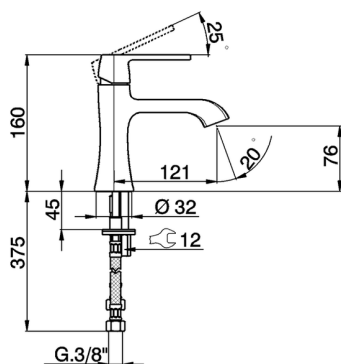

Single lever washbasin mixer **CH000544**

MODEL **CH000544**

Single lever washbasin mixer, without pop-up waste, G.3/8" stainless steel flexible hose

AVAILABLE FINISHINGS

- 
6T 6T Chrome/Matt Black
- 
7C 7C Gold/Matt Black
- 
7D 7D Polished Nickel/Matt Black
- 
7E 7E Rose Gold/Matt Black

CHARACTERISTICS

Cartridge Spare Parts **ZZ94240000**

25 mm Cartridge

Single lever washbasin mixer CHERIE_CH000544

CH000544

<https://en.cisal.it/single-lever-washbasin-mixer-cherie-ch000544>

2024-12-22