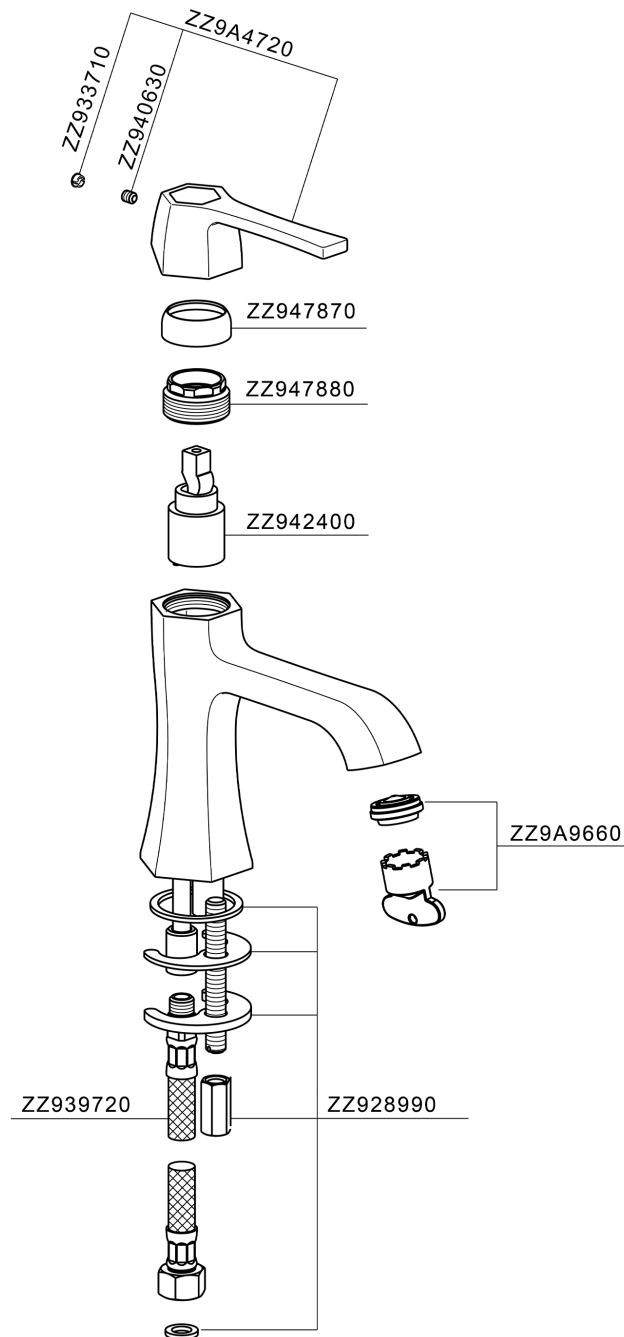

Single lever washbasin mixer **CH000544**

MODEL **CH000544**

Single lever washbasin mixer, without pop-up waste, G.3/8" stainless steel flexible hose

AVAILABLE FINISHINGS

- 
6T 6T Chrome/Matt Black
- 
7C 7C Gold/Matt Black
- 
7D 7D Polished Nickel/Matt Black
- 
7E 7E Rose Gold/Matt Black

CHARACTERISTICS

Cartridge Spare Parts **ZZ94240000**

25 mm Cartridge

Single lever washbasin mixer CHERIE_CH000544

CH000544

<https://en.cisal.it/single-lever-washbasin-mixer-cherie-ch000544>

2025-01-03