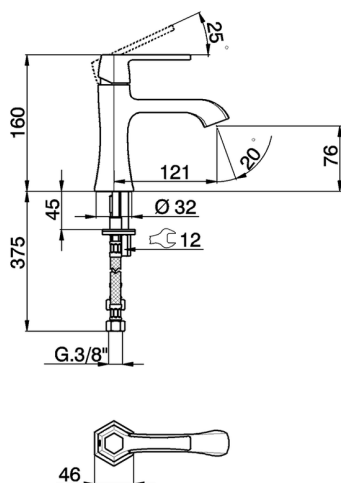

Single lever washbasin mixer **CH000544**

MODEL **CH000544**

Single lever washbasin mixer, without pop-up waste, G.3/8" stainless steel flexible hose

AVAILABLE FINISHINGS

- 
6T 6T Chrome/Matt Black
- 
7C 7C Gold/Matt Black
- 
7D 7D Polished Nickel/Matt Black
- 
7E 7E Rose Gold/Matt Black

CHARACTERISTICS

Cartridge Spare Parts **ZZ94240000**

25 mm Cartridge

Single lever washbasin mixer CHERIE_CH000544

CH000544

<https://en.cisal.it/single-lever-washbasin-mixer-cherie-ch000544>

2025-01-03