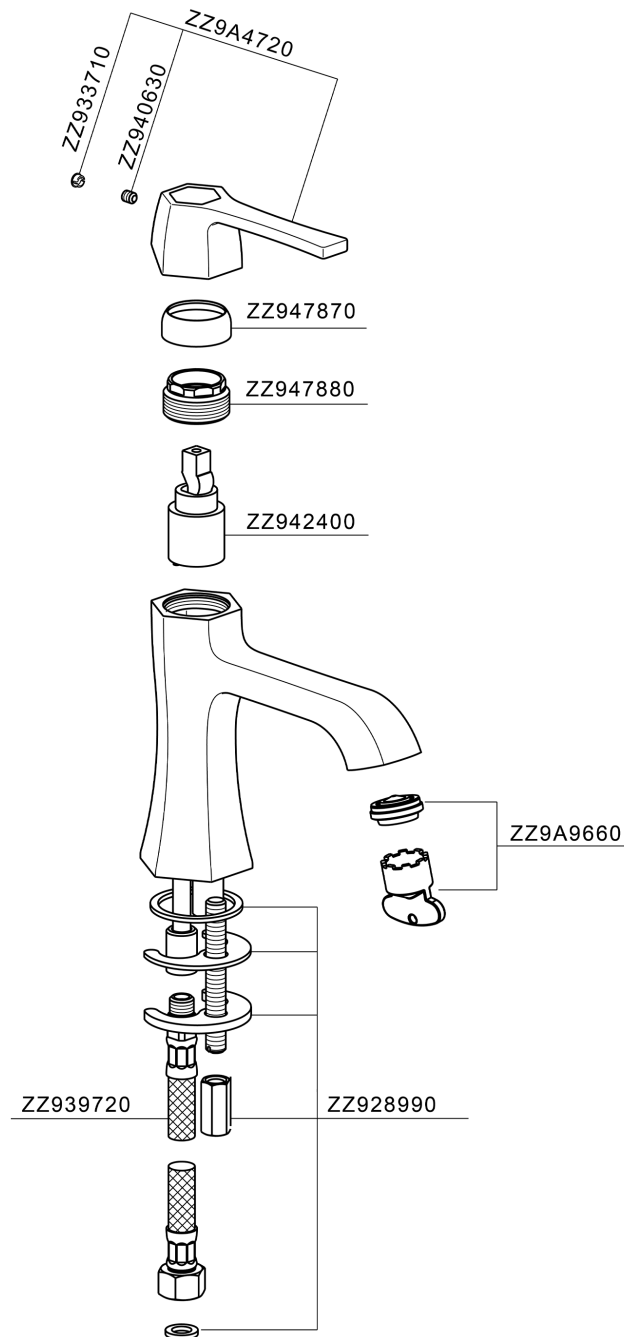

## Single lever washbasin mixer CHERIE\_CH000544

CH000544

<https://en.cisal.it/single-lever-washbasin-mixer-cherie-ch000544>

2025-01-03