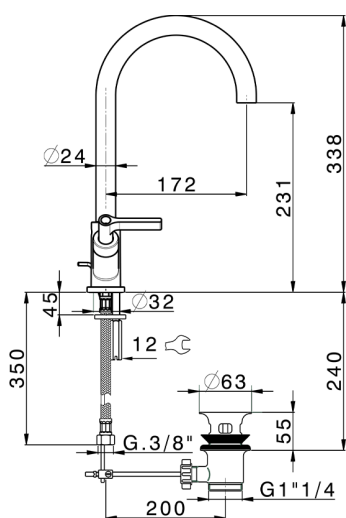

Washbasin mixer GRACE_GL000520

MODEL **GL000520**

Washbasin mixer, with automatic 1"1/4 automatic pop-up waste, G.3/8" stainless steel flexible hoses

AVAILABLE FINISHINGS

-  **21** 21 Chrome
-  **2F** 2F Brushed Nickel
-  **2W** 2W Brushed Gold
-  **5H** 5H Dark Brass Brushed
-  **5L** 5L Brushed Black Titanium
-  **6T** 6T Chrome/Matt Black