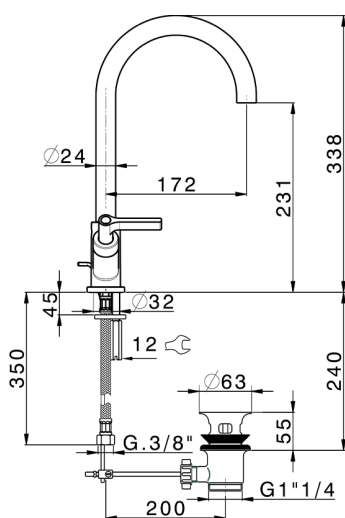

Washbasin mixer GRACE_GL000520

MODEL **GL000520**

Washbasin mixer, with automatic 1"1/4 automatic pop-up waste, G.3/8" stainless steel flexible hoses

AVAILABLE FINISHINGS

-  **21** 21 Chrome
-  **2F** 2F Brushed Nickel
-  **2W** 2W Brushed Gold
-  **5H** 5H Dark Brass Brushed
-  **5L** 5L Brushed Black Titanium
-  **6T** 6T Chrome/Matt Black