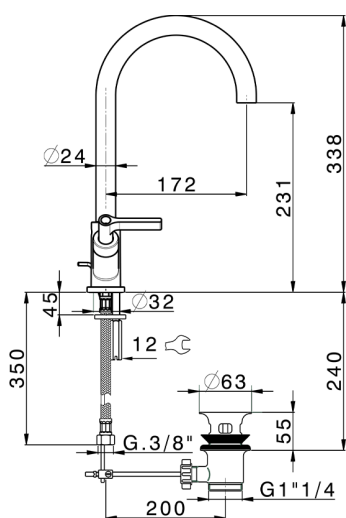

## Washbasin mixer GRACE\_GL000520

MODEL **GL000520**

Washbasin mixer, with automatic 1"1/4 automatic pop-up waste, G.3/8" stainless steel flexible hoses