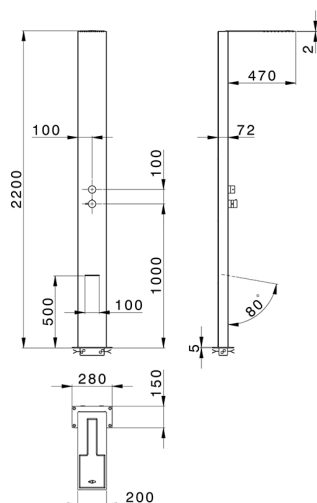

## Free Standing Single Lever Shower Column WELLNESS\_ZS005020

MODEL **ZS005020**

Free Standing Single Lever Shower Column, 2 outlet diverter, for Indoor/Outdoor use, 200x470 thick 2mm Inox rectangular showerhead, with patented safety valve, rain, waterfall functions, Inox AISI 316L

AVAILABLE FINISHINGS

**D1** D1 Brushed Inox

CHARACTERISTICS

Cartridge Spare Parts **ZZ99751000**

**35 mm Cartridge**

2024-09-16