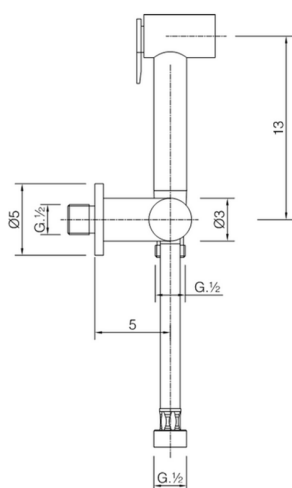

2024-09-08