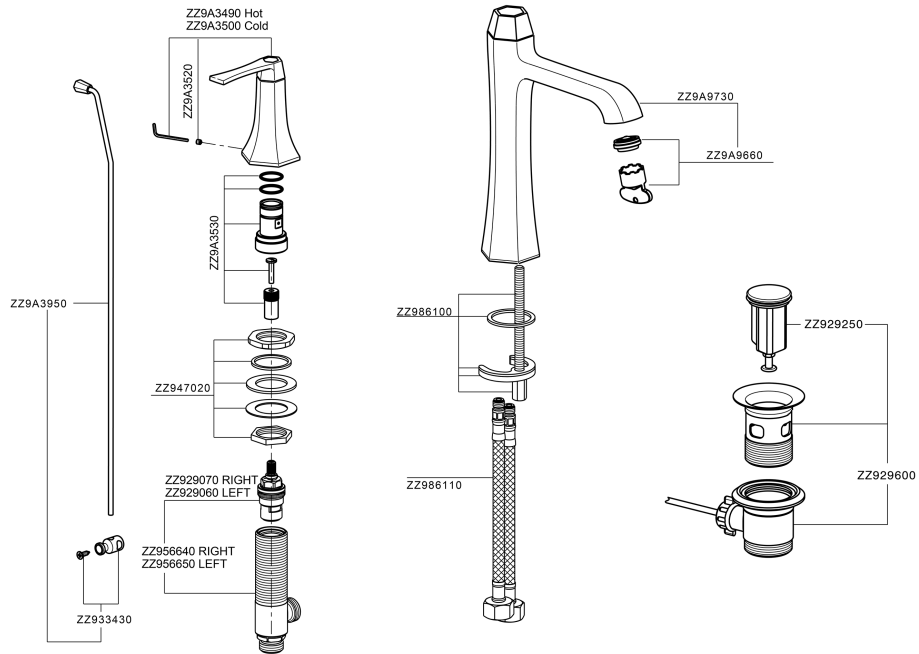

3 hole washbasin mixer CHERIE_CF001060

MODEL **CF001060**

3 hole washbasin mixer, with automatic 1"1/4 pop-up waste

AVAILABLE FINISHINGS

- 
6T 6T Chrome/Matt Black
- 
7C 7C Gold/Matt Black
- 
7D 7D Polished Nickel/Matt Black
- 
7E 7E Rose Gold/Matt Black

CHARACTERISTICS

3 hole washbasin mixer CHERIE_CF001060

CF001060

<https://en.cisal.it/3-hole-washbasin-mixer-cherie-cf001060>

2026-04-30