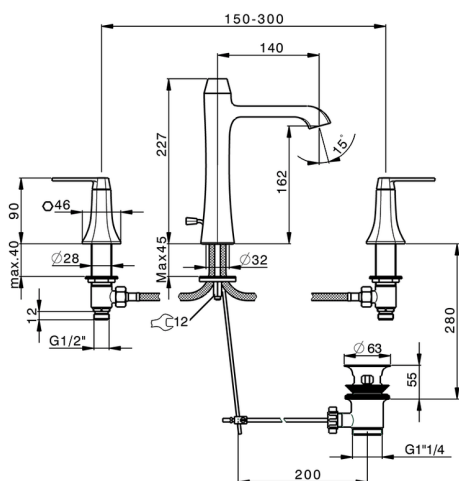

3 hole washbasin mixer CHERIE_CF001060

MODEL **CF001060**

3 hole washbasin mixer, with automatic 1"1/4 pop-up waste

AVAILABLE FINISHINGS

- 
6T 6T Chrome/Matt Black
- 
7C 7C Gold/Matt Black
- 
7D 7D Polished Nickel/Matt Black
- 
7E 7E Rose Gold/Matt Black

CHARACTERISTICS

3 hole washbasin mixer CHERIE_CF001060

CF001060

<https://en.cisal.it/3-hole-washbasin-mixer-cherie-cf001060>

2026-04-30