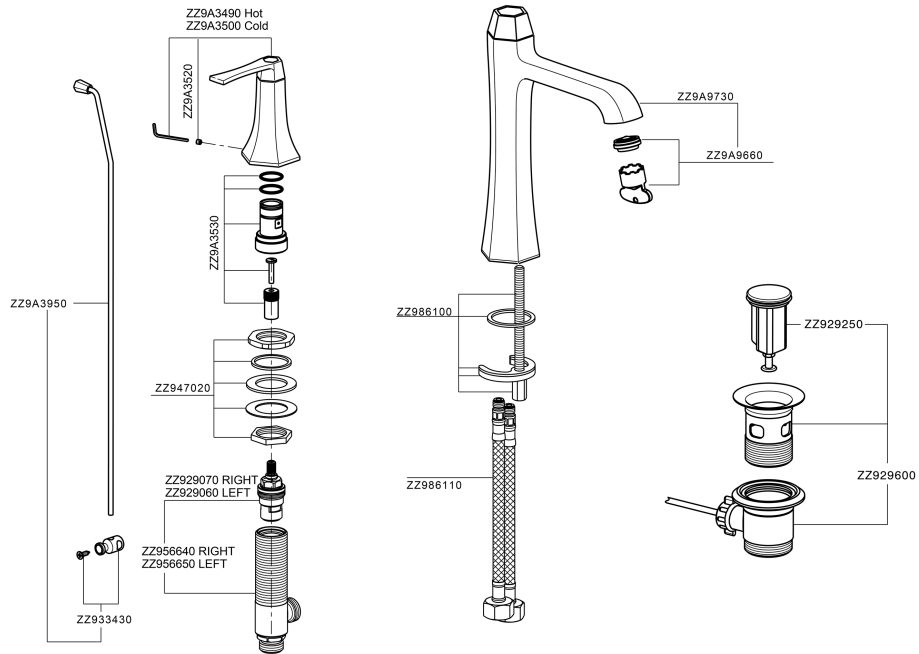

## 3 hole washbasin mixer CHERIE\_CF001060

CF001060

<https://en.cisal.it/3-hole-washbasin-mixer-cherie-cf001060>

2026-06-14