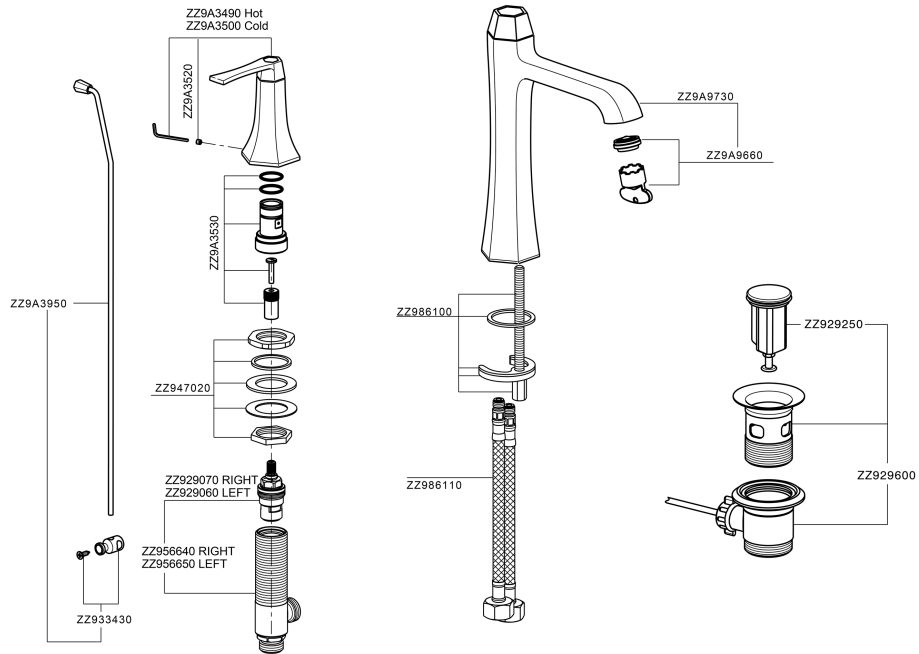

## 3 hole washbasin mixer CHERIE\_CF001060

CF001060

<https://en.cisal.it/3-hole-washbasin-mixer-cherie-cf001060>

2026-04-30